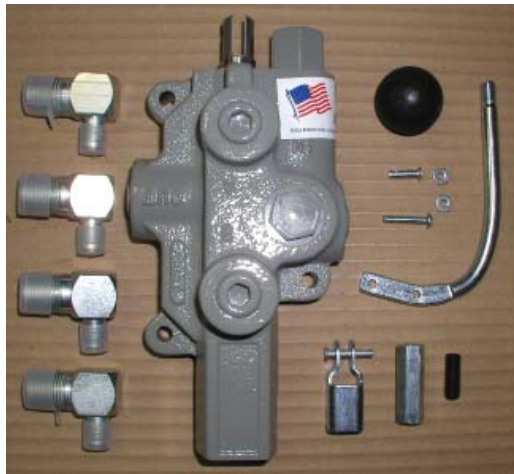

**ATC / BTC
MANUAL VALVE KIT
P/N: 80042002**

UNASSEMBLED

ASSEMBLED

QTY	PART#	DESCRIPTION
1	08046001	MODIFIED LEVER VALVE KIT
1	HC0201	MANUAL VALVE
4	H1303	ADAPTER-90-DEG-#6 JIC X #8 NPT
1	HW0804	SCREW-SHSS-3/8-16 X 1"
1	HW1004	NUT-COUPLING-3/8-16
2	HW0001	NUT-HEX-#10-24
1	HW0204	SCREW-RHMS-#10-24 X 1"