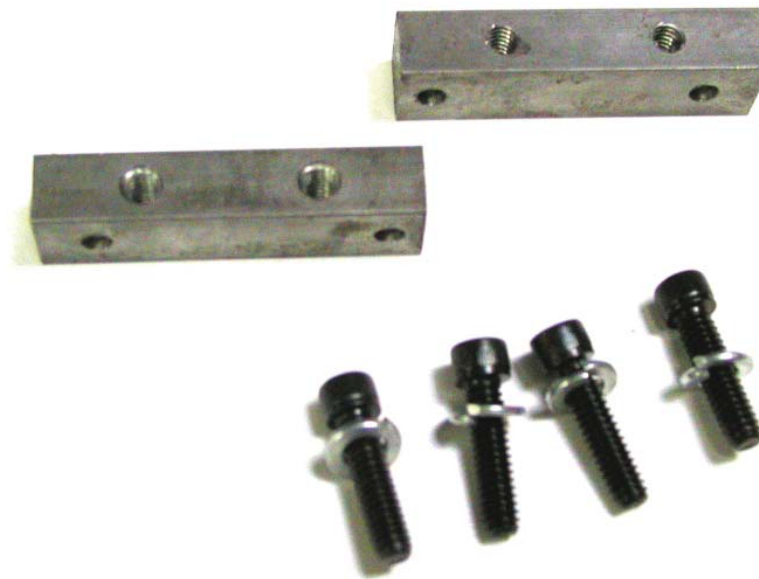

**ATC / BTC / WTC
PULL BLOCK REPLACEMENT KIT
P/N: 80052002**

QTY	PART#	DESCRIPTION
2	05057005	PULL BLOCK
4	HW0307	BOLT-SHCS-1/4-20 X 1"
4	HW0103	WASHER-LOCK-1/4"