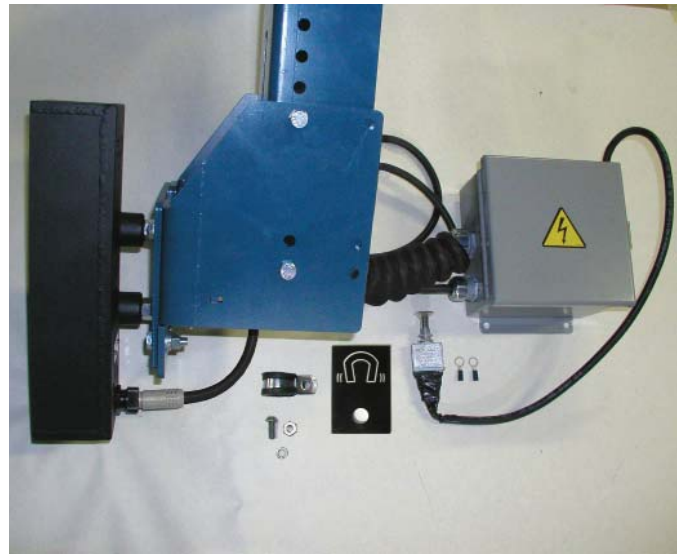

ATC-24 Magnet Arm Retro Kit (24V) P/N: 80052006

**NOTE: KIT SHIPS ASSEMBLED*

QTY	PART#	DESCRIPTION
1	08052006	EXTRACTOR ARM ASSEMBLY-ATC-24
1	08032014	MAGNET-ATC
1	80032003	MAGNET RELAY KIT (24V)
1	80092006	MAGNET STUD KIT
1	80032004	MAGNET COIL CABLE KIT
1	08096006	PLATE-LABEL-MAGNET
3"	HW1042	DOUBLE-SIDED TAPE
1	80052006-i	INSTALLATION INSTRUCTIONS