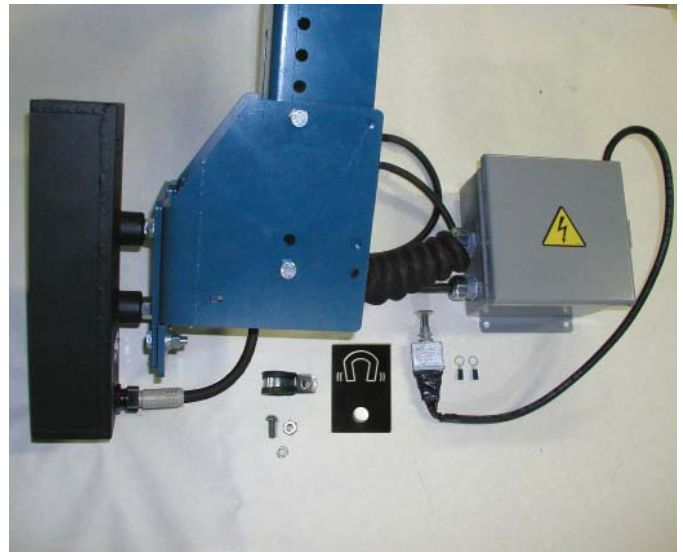

ATC-30 Magnet Arm Retro Kit (24V) P/N: 80052008

**NOTE: KIT SHIPS ASSEMBLED*

QTY	PART#	DESCRIPTION
1	08152006	EXTRACTOR ARM ASSEMBLY-ATC-30
1	08032014	MAGNET-ATC
1	80032003	MAGNET RELAY KIT (24V)
1	80092006	MAGNET STUD KIT
1	80032004	MAGNET COIL CABLE KIT
1	08096006	PLATE-LABEL-MAGNET
3"	HW1042	DOUBLE-SIDED TAPE
1	80052006-i	INSTALLATION INSTRUCTIONS