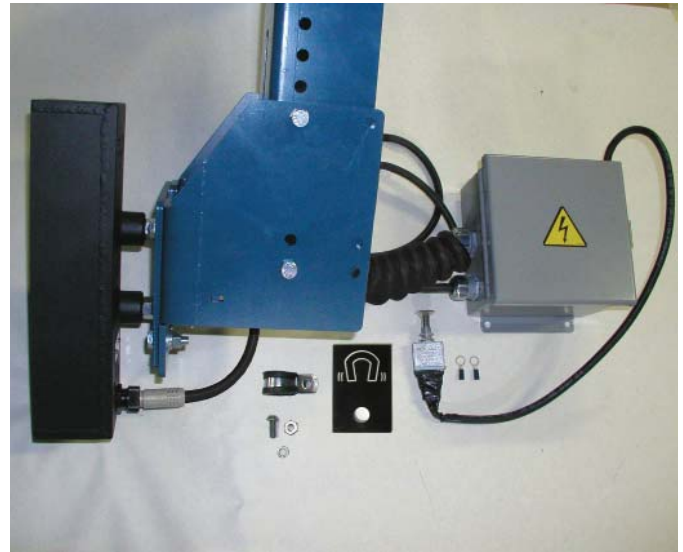

ATC-36 Magnet Arm Retro Kit (24V) P/N: 80052010

**NOTE: KIT SHIPS ASSEMBLED*

QTY	PART#	DESCRIPTION
1	08252006	EXTRACTOR ARM ASSEMBLY-ATC-36
1	08032014	MAGNET-ATC
1	80032003	MAGNET RELAY KIT (24V)
1	80092006	MAGNET STUD KIT
1	80032004	MAGNET COIL CABLE KIT
1	08096006	PLATE-LABEL-MAGNET
3"	HW1042	DOUBLE-SIDED TAPE
1	80052006-i	INSTALLATION INSTRUCTIONS