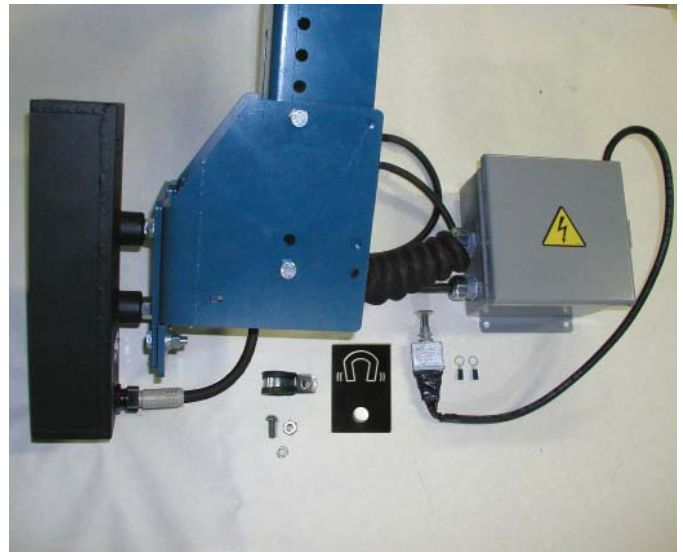

## ATC-42 Magnet Arm Retro Kit (24V) P/N: 80052020

*\*NOTE: KIT SHIPS ASSEMBLED*

QTY	PART#	DESCRIPTION
1	08352002	EXTRACTOR ARM ASSEMBLY-ATC-42
1	08032014	MAGNET-ATC
1	80032003	MAGNET RELAY KIT (24V)
1	80092006	MAGNET STUD KIT
1	80032004	MAGNET COIL CABLE KIT
1	08096006	PLATE-LABEL-MAGNET
3"	HW1042	DOUBLE-SIDED TAPE
1	80052006-i	INSTALLATION INSTRUCTIONS