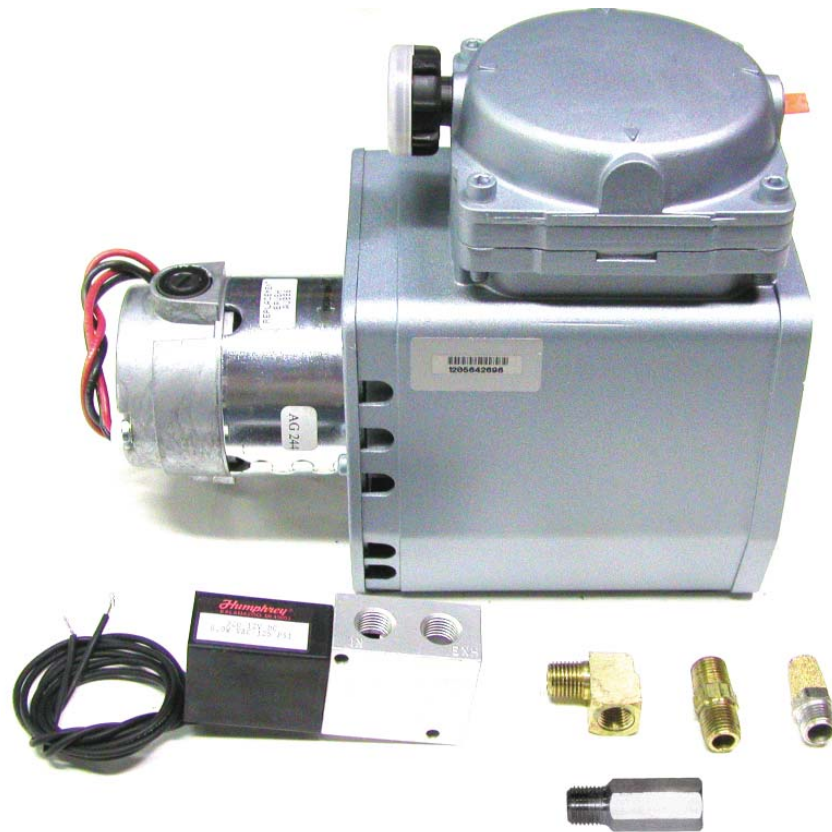

ATC VACUUM PUMP KIT (24V) P/N: 80062002

QTY	PART#	DESCRIPTION
1	P0503	NIPPLE-#4 NPT-BRASS
1	P0506	ELBOW-STR-90 DEG-#4 NPT-BRASS
1	P0208	FILTER
1	P0206	SOLENOID-24V
1	P0002	VACUUM PUMP-24V
1	P0111	FILTER-INLINE