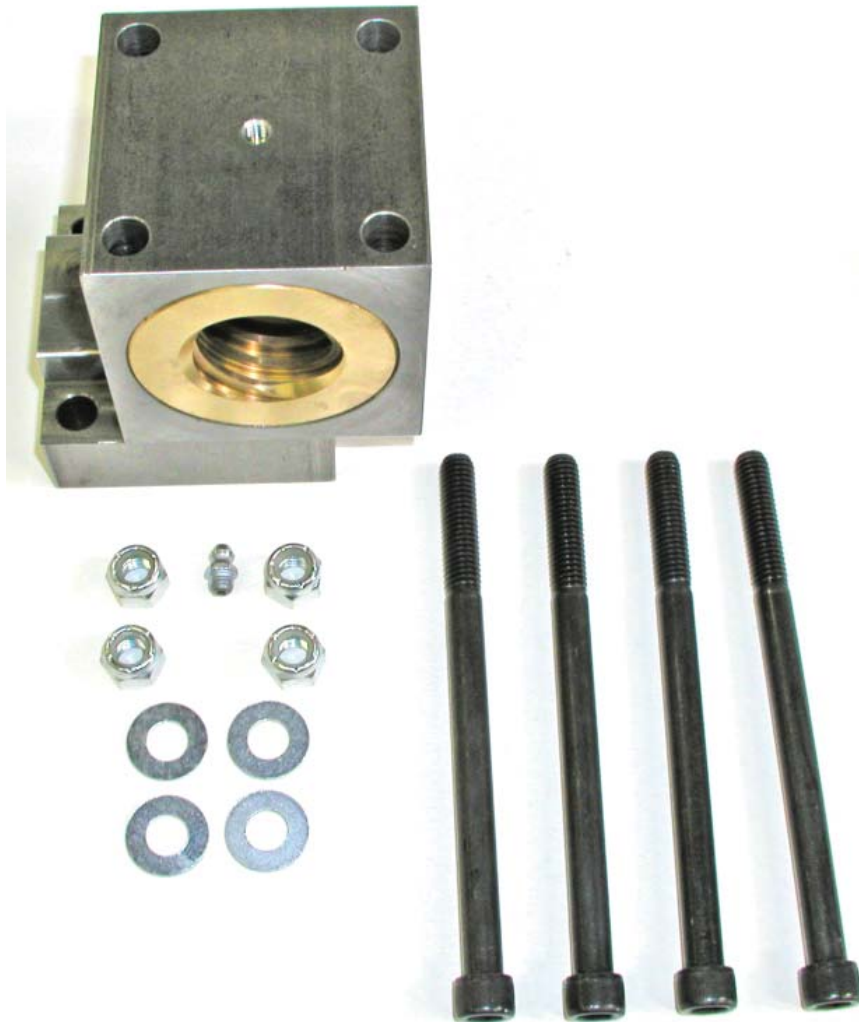

BATTERY EXTRACTOR LEAD SCREW DRIVE NUT KIT P/N: 80252003

| QTY | PART# | DESCRIPTION |
|-----|----------|---------------------------|
| 1 | 43054006 | DRIVE NUT ASSEMBLY |
| 4 | HW0426 | BOLT-SHCS 3/8-16 X 5 1/2" |
| 4 | HW0108 | WASHER-FLAT-3/8"-SAE |
| 4 | HW0006 | NUT-NILN-3/8-16 |
| 1 | PT0624 | FITTING-ZERK |