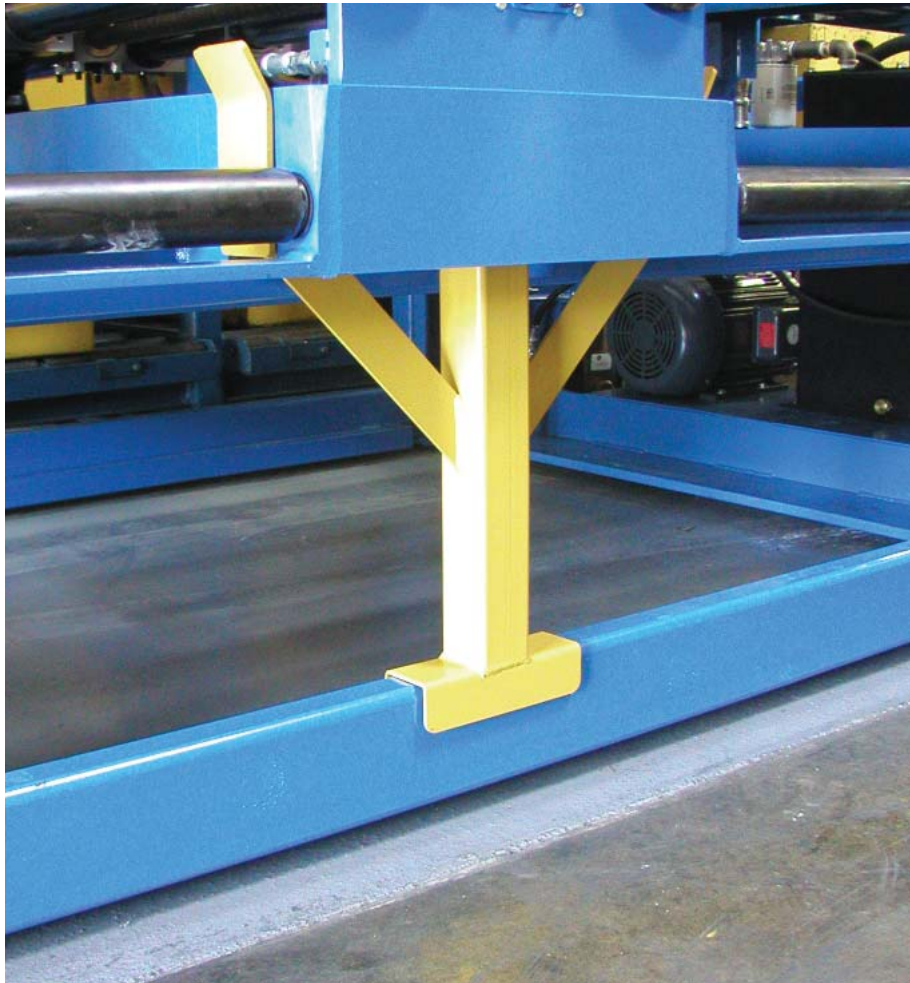

**BATTERY EXTRACTOR
BE SERVICE SRAND KIT - SINGLE LEVEL
P/N: 80292001**

NOTE: EACH STAND WEIGHS 16 LBS

QTY	PART#	DESCRIPTION
2	46815002	SERVICE STAND
1	80292001-I	INSTRUCTIONS