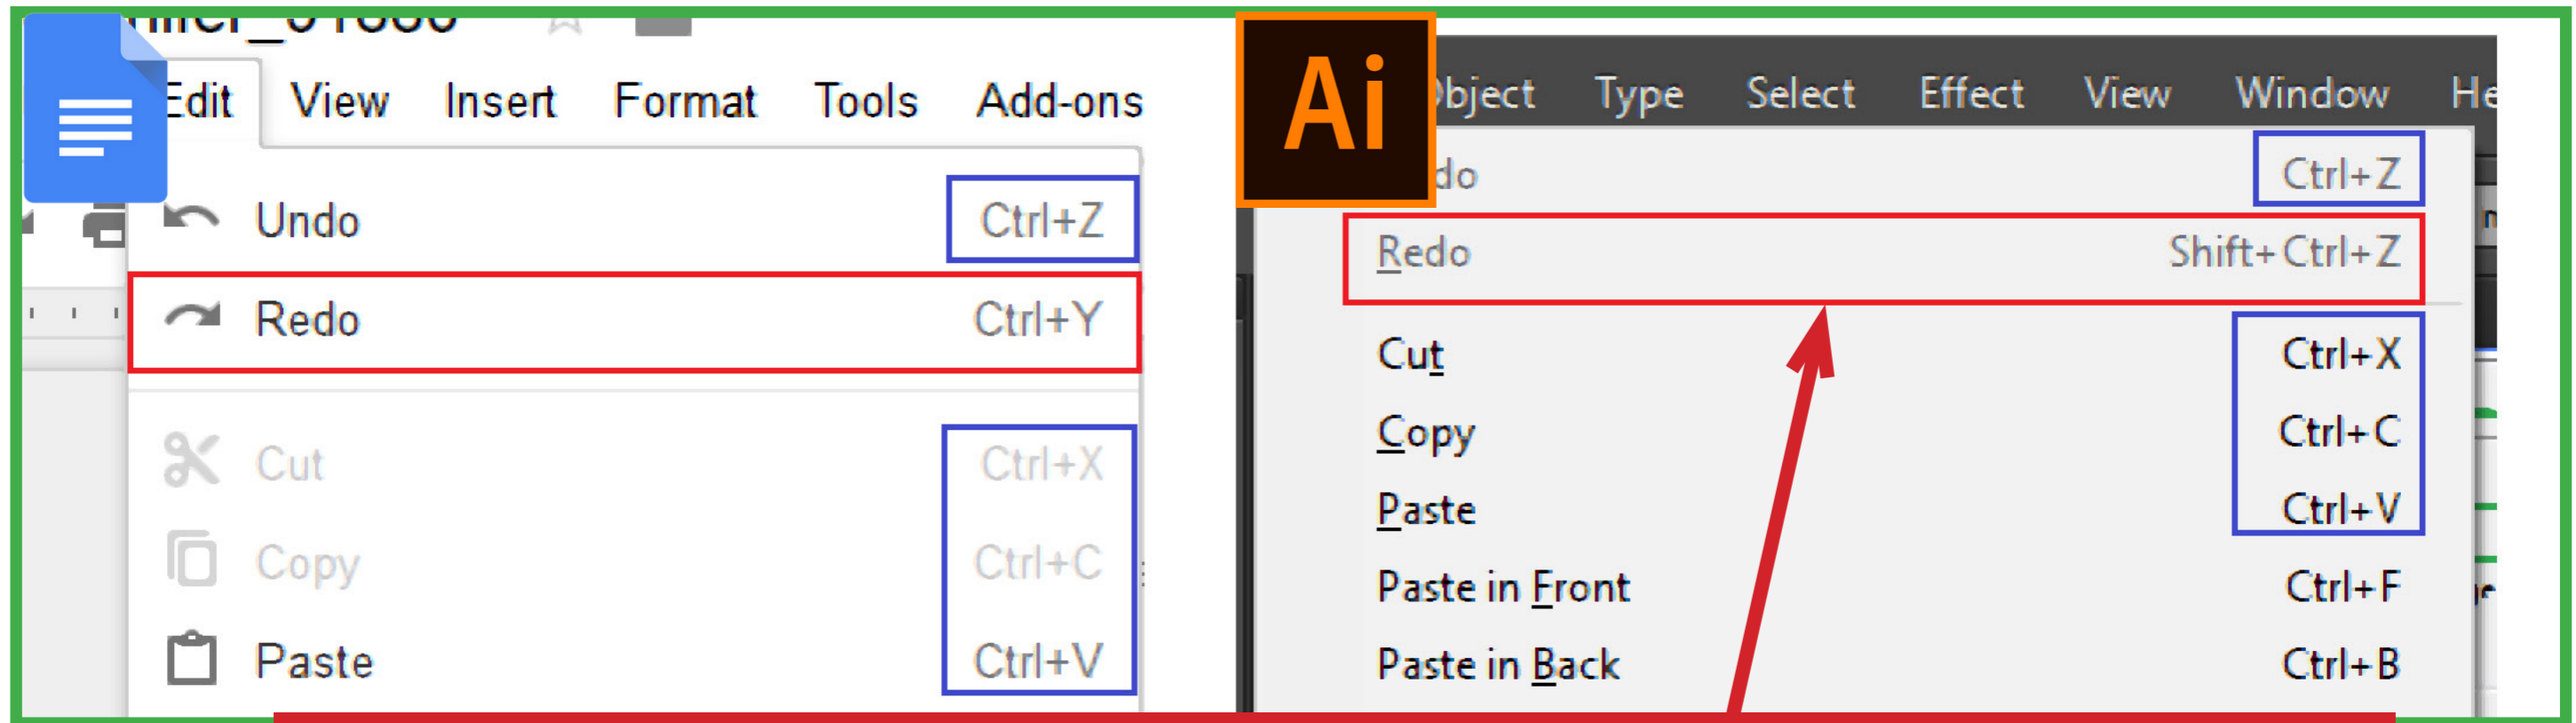

# Rule #4: Consistency and Standards

**'Redo' should be <ctrl><y> illustrator breaks this convention!!**

Interface is consistent with other interfaces. Follows platform conventions.