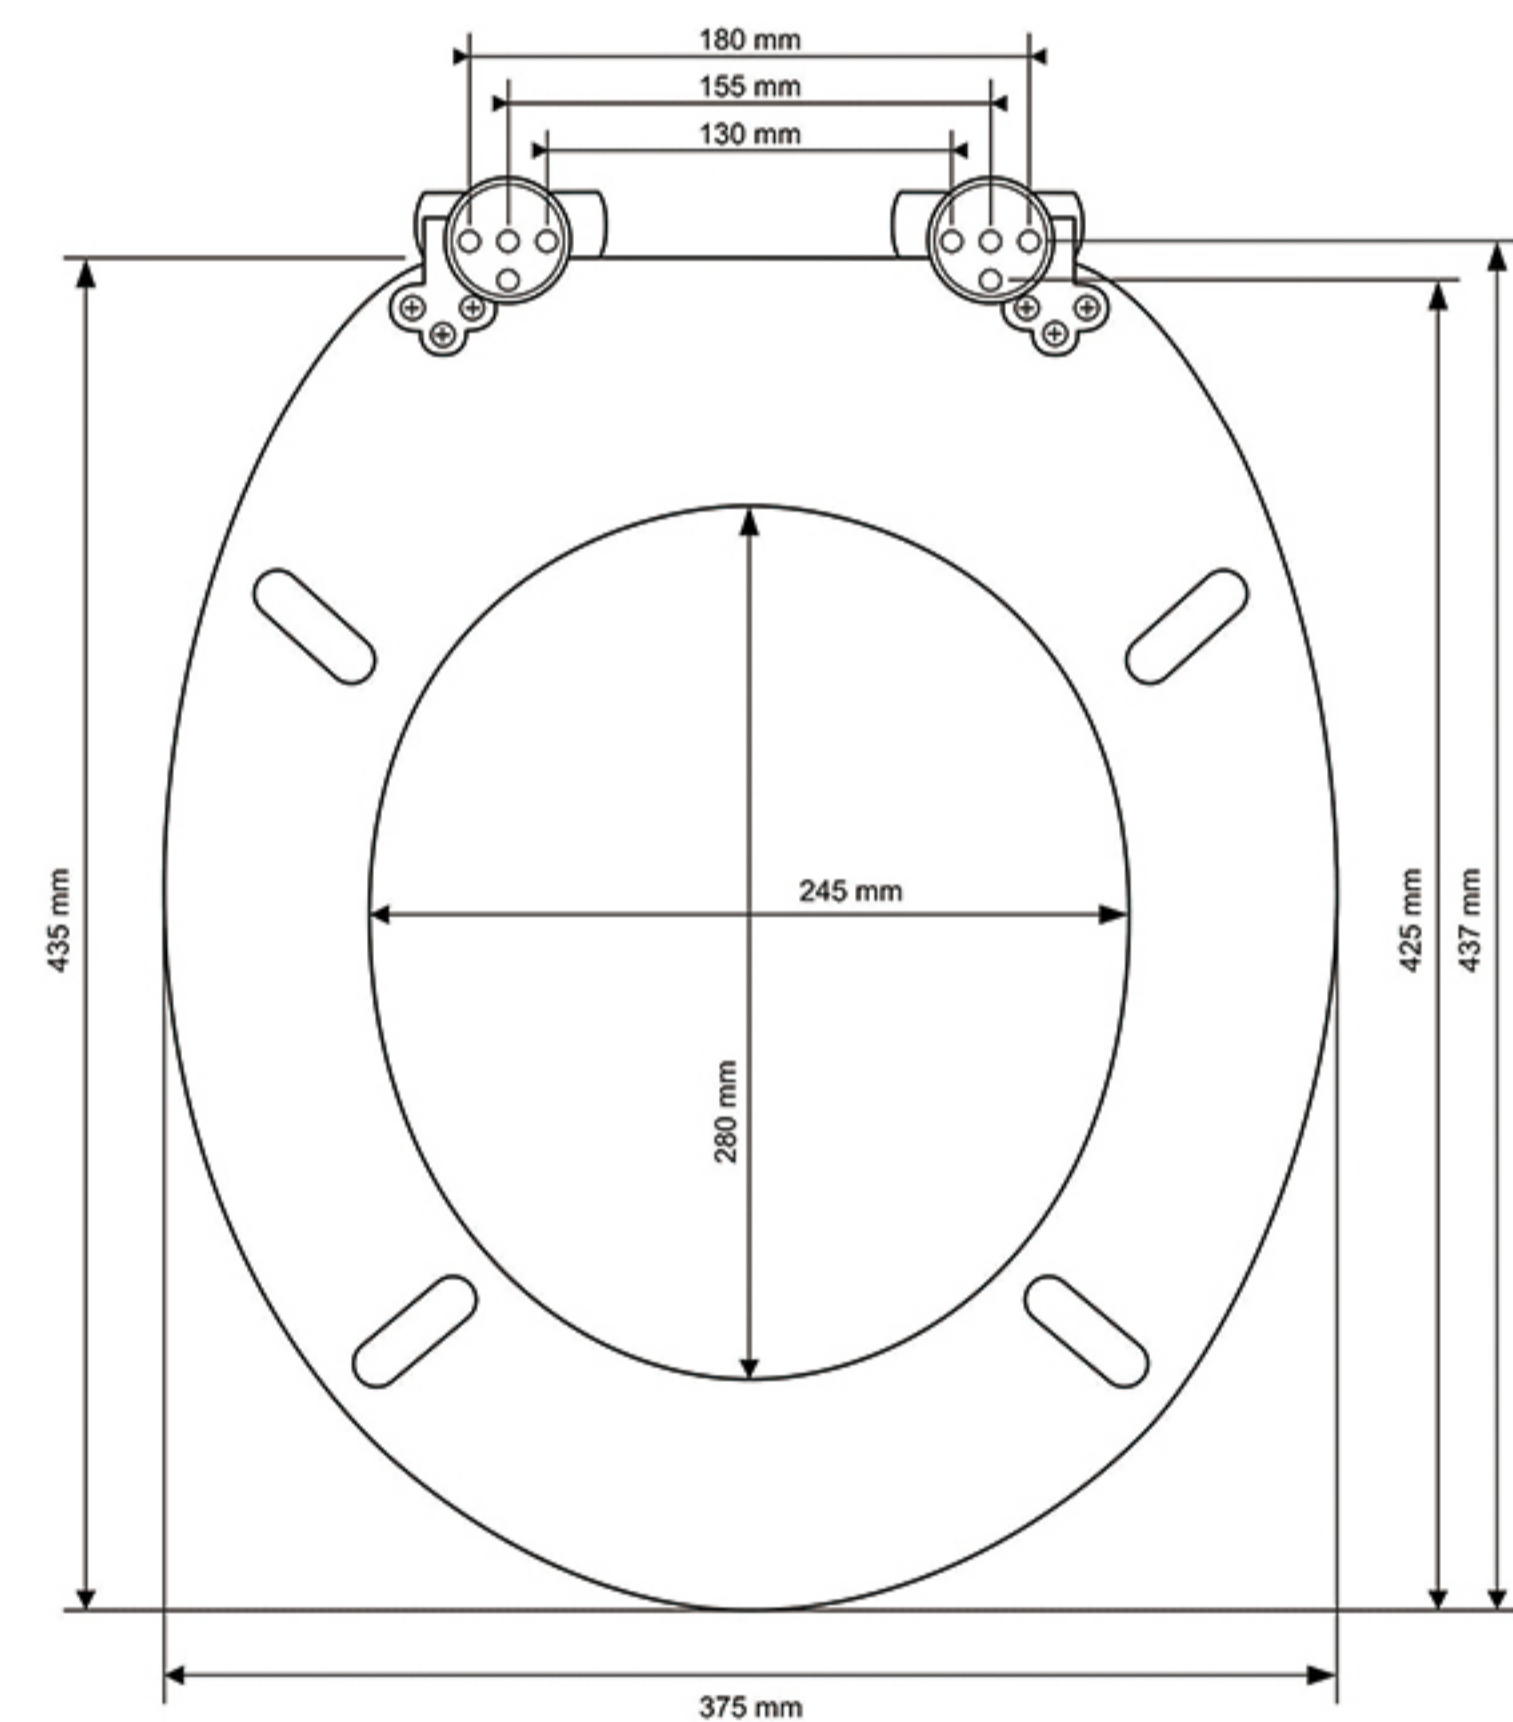

• Specification

- Outer circle size: 37.5 x 43.5cm (W x L)
- Inner circle size: 24.5 x 28.0 cm (W x L)
- Adjustable hinges: 13 - 18 cm

SINGLE COLOR MDF TOILET SEAT

• Characteristics

- 15 cm Eco-friendly MDF plate of class E0
- Antibacterial and waterproof smooth PVC film
- Zinc alloy hinge without soft close function
- Standard size with variable hinges, suitable for universal standard toilets

• Specification

- Outer circle size: 37.5 x 43.5cm (W x L)
- Inner circle size: 24.5 x 28.0 cm (W x L)
- Adjustable hinges: 13 - 18 cm

WOOD DESIGN MDF TOILET SEAT

• Characteristics

- 15 cm Eco-friendly MDF plate of class E0
- Antibacterial and waterproof smooth PVC film
- Soft Close Zinc alloy hinge
- Standard size with variable hinges, suitable for universal standard toilets

• Specification

- Outer circle size: 37.5 x 43.5cm (W x L)
- Inner circle size: 24.5 x 28.0 cm (W x L)
- Adjustable hinges: 13 - 18 cm

AVAILABLE PATTERNS & CUSTOM

· monochrome ·

· grain ·

·printing·

CUSTOM PATTERNS

·JL-005·

• PP Toilet Seat

- Size: 440*350MM
- Inner Ring: 262*220MM
- Adjustable length: 420-440MM
- Net Weight: 900G
- Function: fast close
- Install: bottom fix

·JL-006·

• PP Toilet Seat

- Size: 460*365MM
- Inner Ring: 292*205MM
- Adjustable length: 450-470MM
- Function: soft close/normal close