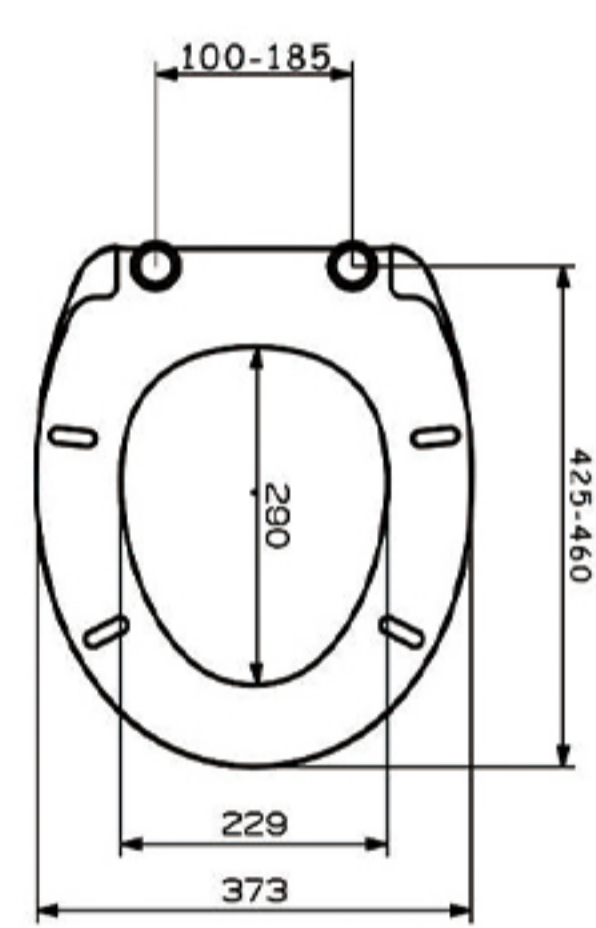

UF TOILET SEAT

·UF Toilet Seat·

Net weight: 1.9KG

LID SIZE: 44.6cm*37.4cm
RING SIZE: 44.6cm*37.3cm
RING HOLE SIZE: 29cm*22.9cm