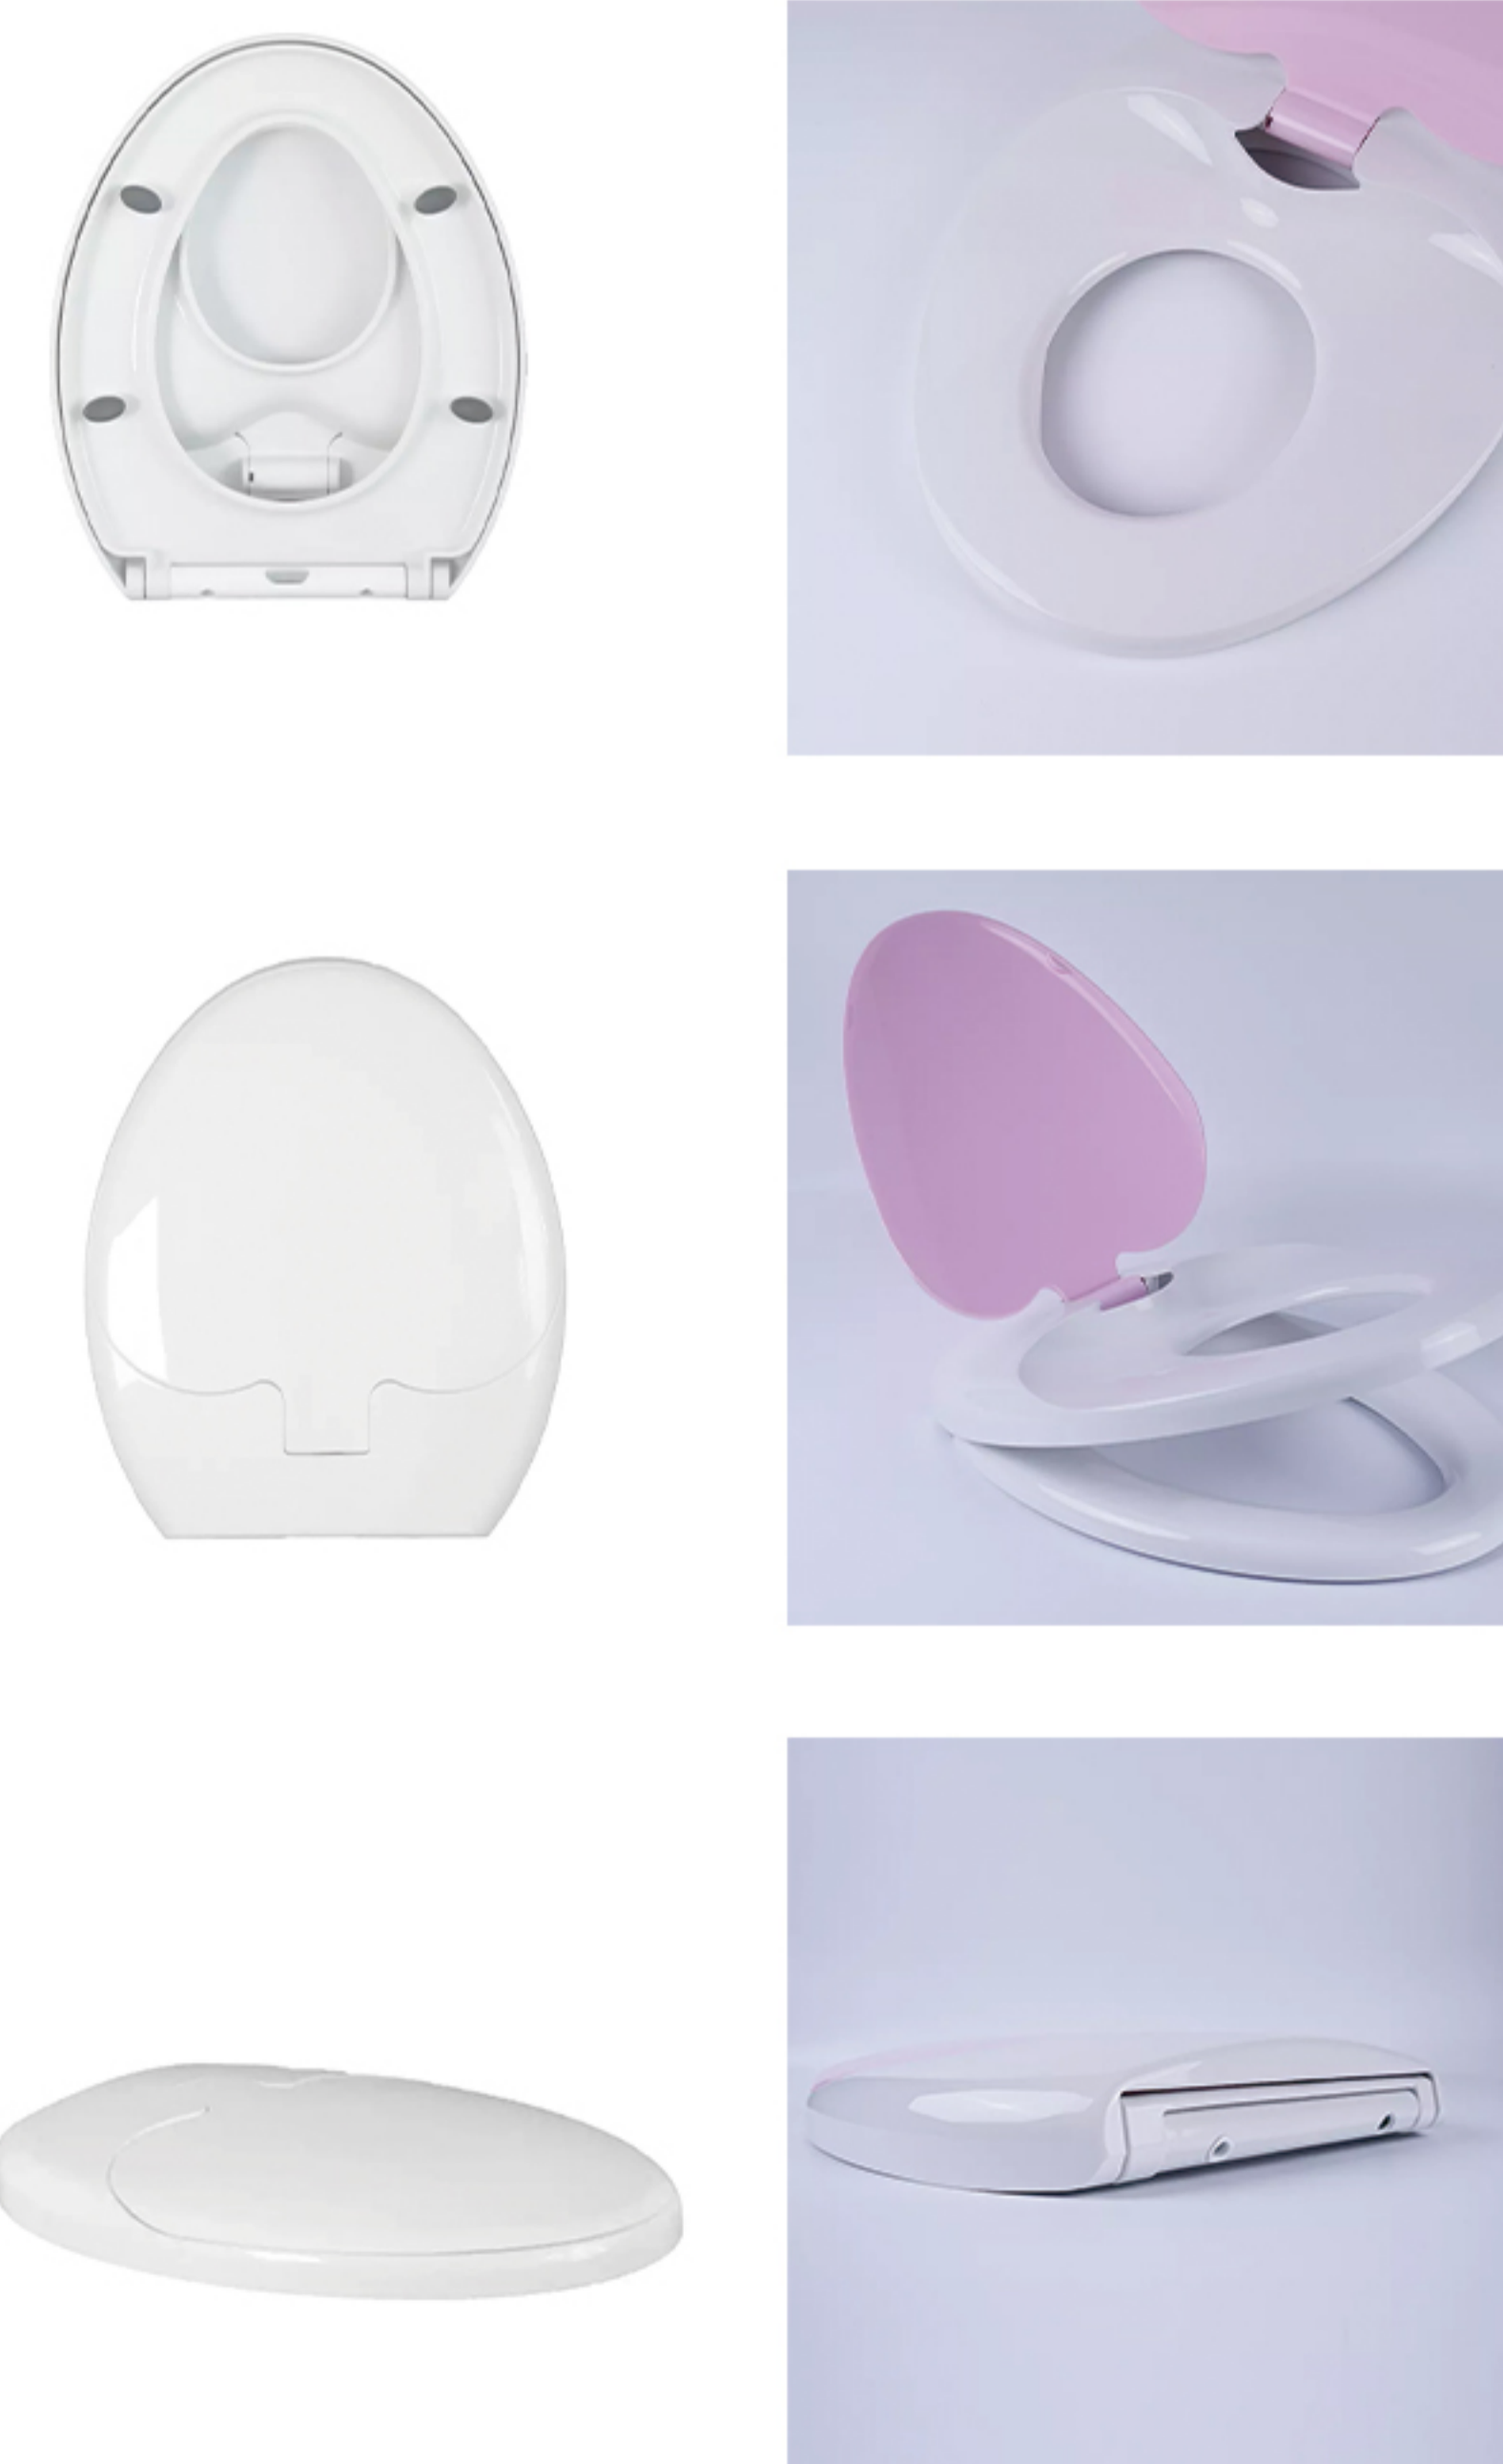

·JL-005·

• PP Toilet Seat

- Size: 440*350MM
- Inner Ring: 262*220MM
- Adjustable length: 420-440MM
- Net Weight: 900G
- Function: fast close
- Install: bottom fix

·JL-006·

• PP Toilet Seat

- Size: 460*365MM
- Inner Ring: 292*205MM
- Adjustable length: 450-470MM
- Function: soft close/normal close

PP TOILET SEAT

·JL-113·

• PP Toilet Seat

- Size: 460*372MM
- Inner Ring: 290*220MM
- Adjustable length: 430-470MM
- Function: soft close

·JL-207·

• PP Toilet Seat

- Size: 465*370MM
- Inner Ring: 297*210MM
- Adjustable length: 445-465MM
- Function: soft close
- Baby seat: 186*156MM