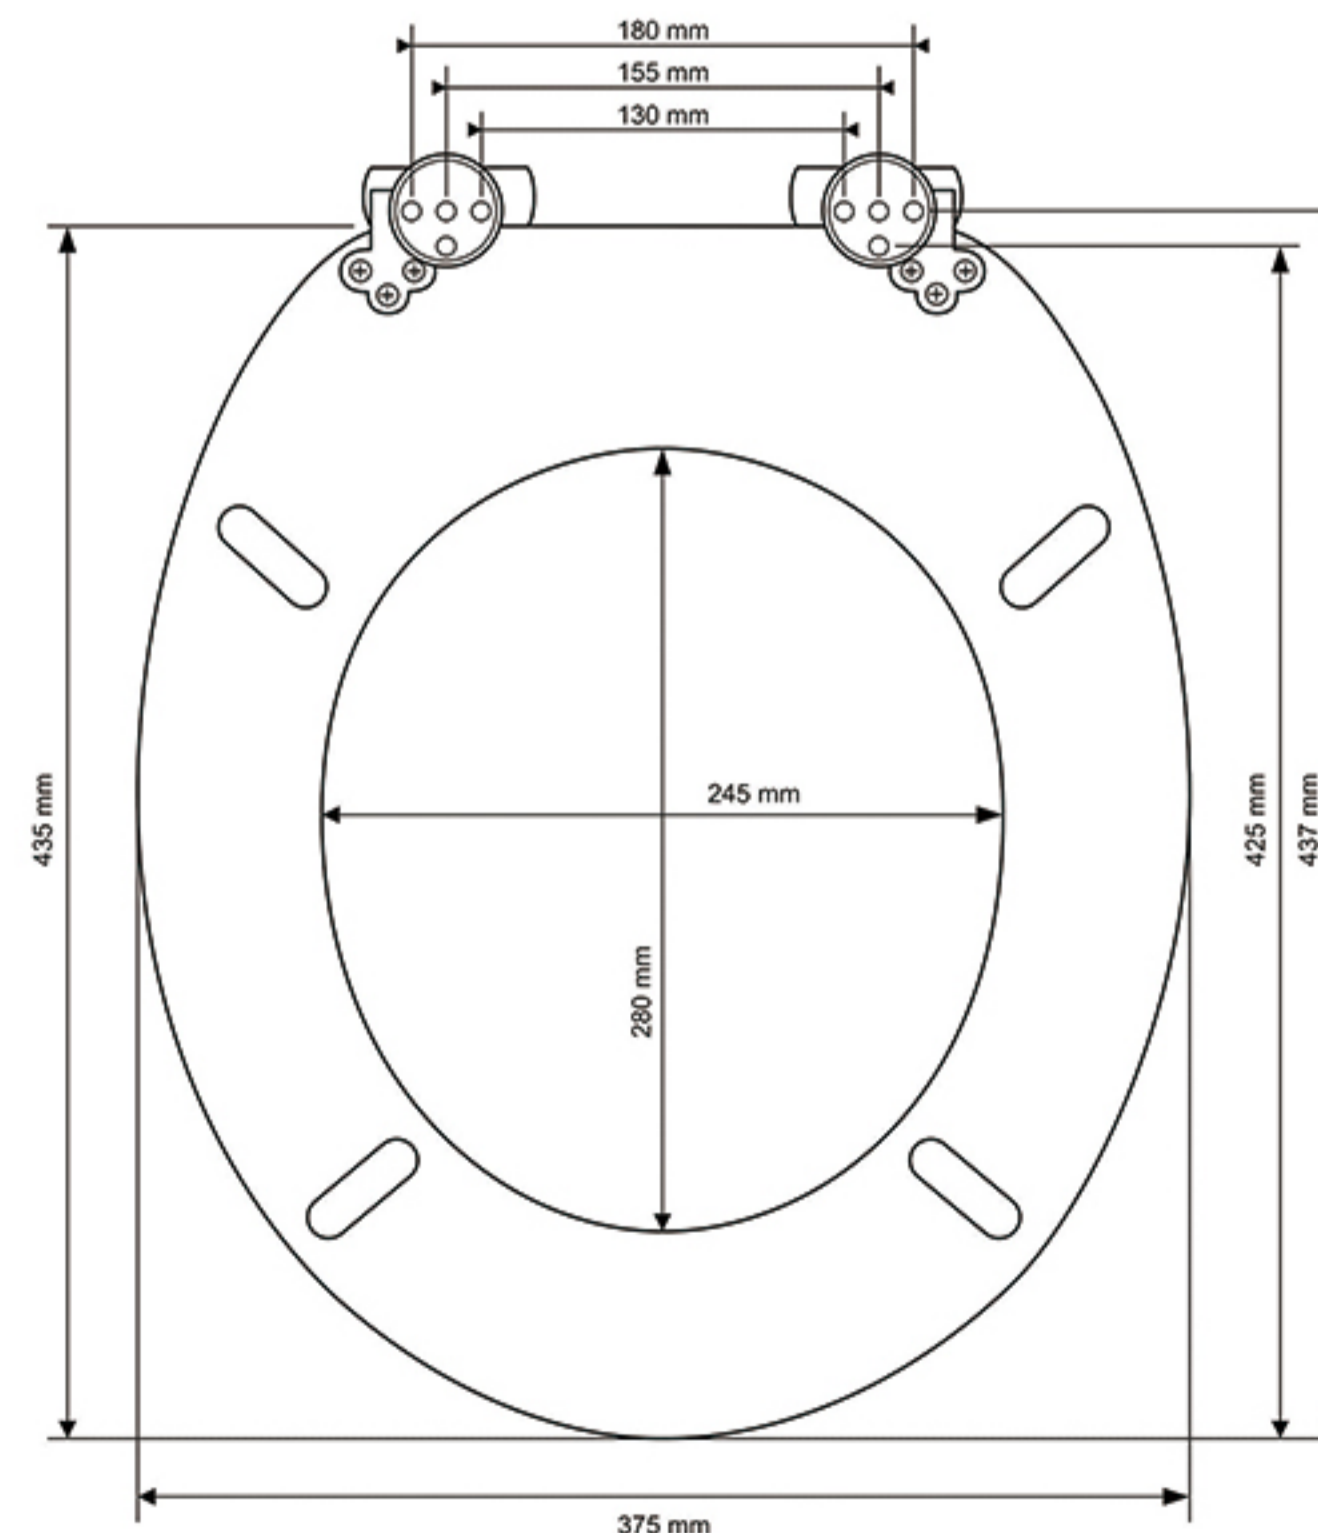

Standard 18 inch toilet seat