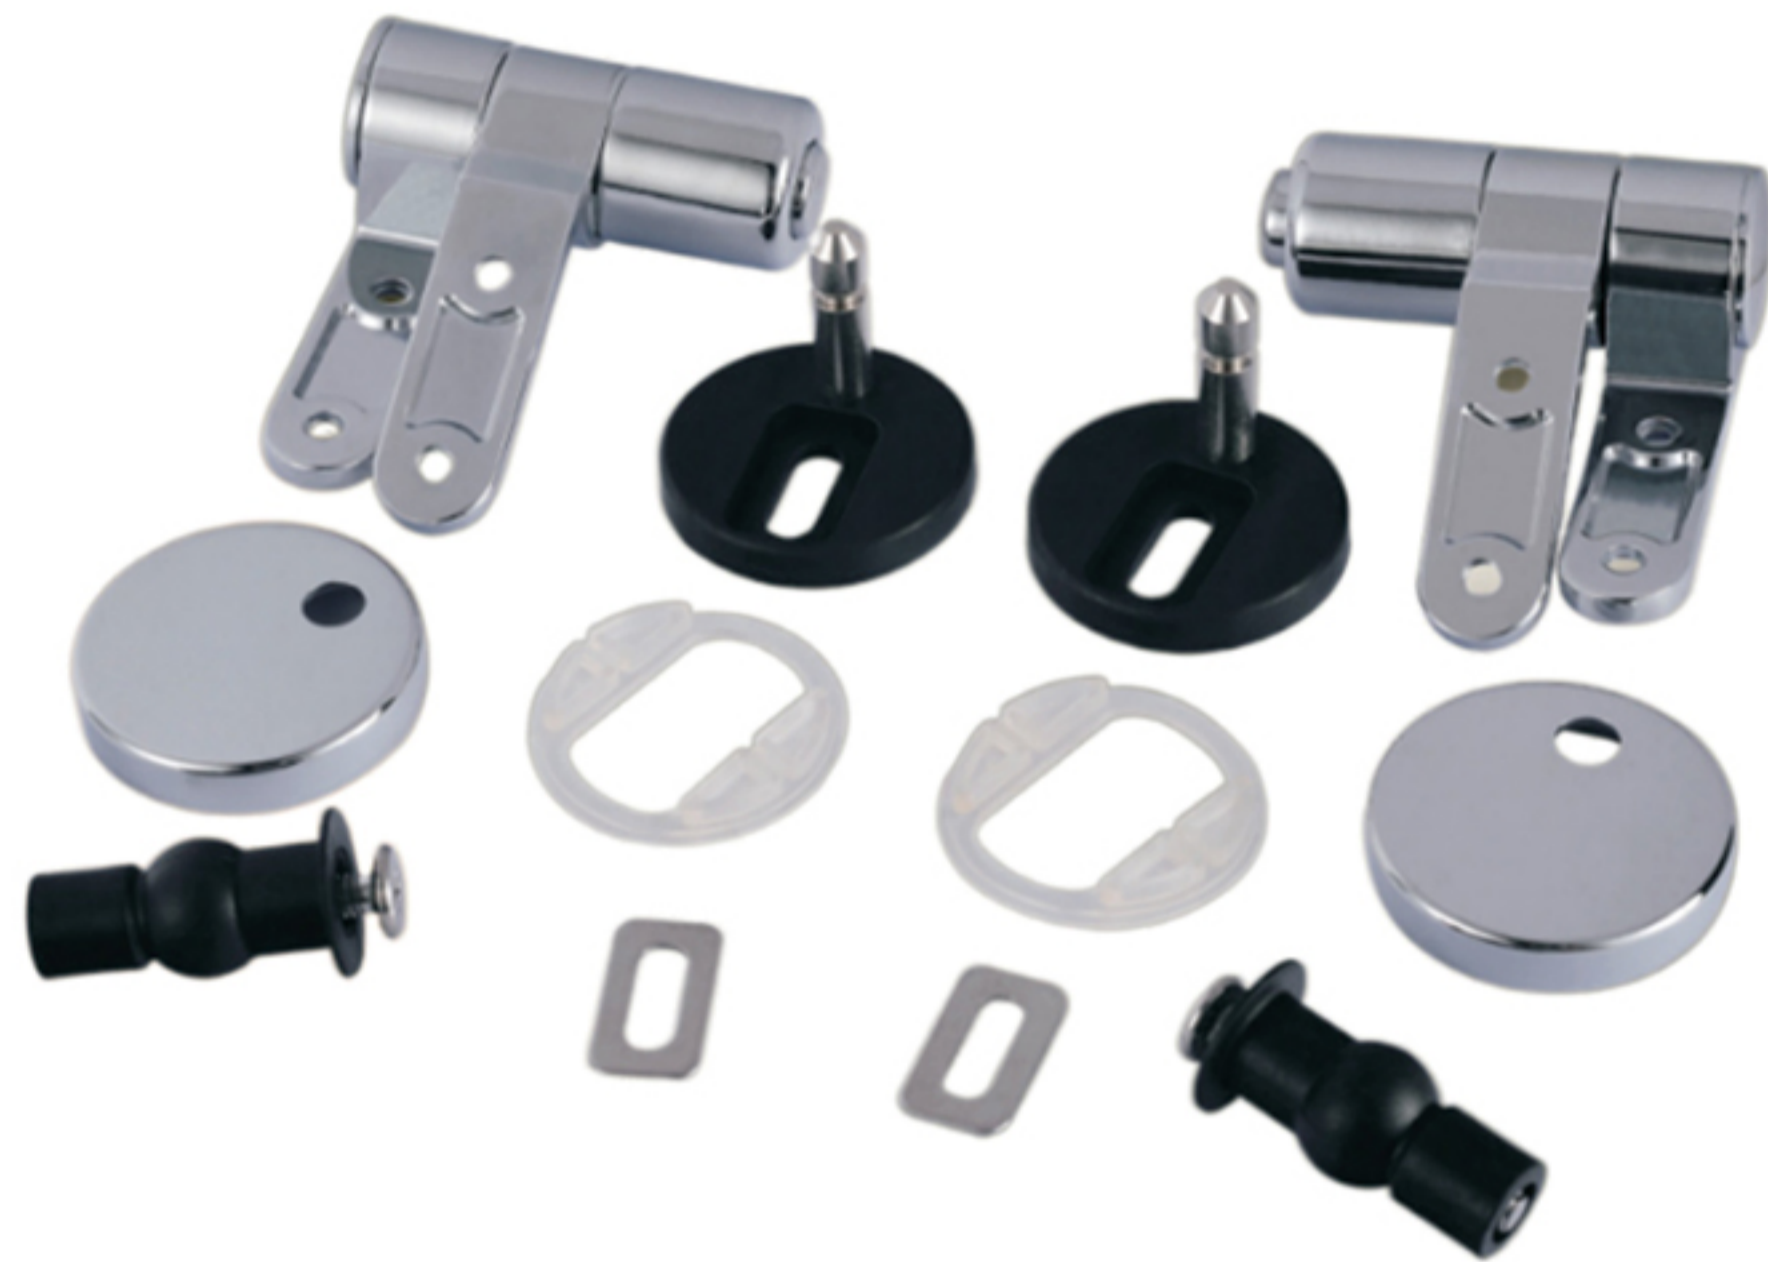

• Characteristics

- 15 cm Eco-friendly MDF plate of class E0
- Antibacterial and waterproof smooth PVC film
- Soft close zinc alloy hinge
- Standard size with variable hinges, suitable for universal standard toilets

• Specification

- Outer circle size: 37.5 x 43.5cm (W x L)
- Inner circle size: 24.5 x 28.0 cm (W x L)
- Adjustable hinges: 13 - 18 cm

SINGLE COLOR MDF TOILET SEAT

• Characteristics

- 15 cm Eco-friendly MDF plate of class E0
- Antibacterial and waterproof smooth PVC film
- Zinc alloy hinge without soft close function
- Standard size with variable hinges, suitable for universal standard toilets

custom size

Round 17 inch toilet seat

Elongated 19 inch toilet seat

Standard 18 inch toilet seat

·Hinges·

PACKAGE

·Package·

• Explain

- U Shape Slimline Design
- One Button for Option,Quick Release

Net weight: 1.7KG

LID SIZE: 44.8cm*36.7cm
RING SIZE: 44.7cm*37.4cm
RING HOLE SIZE: 29.2cm*24cm

- Standard Round European Design
- Three-sided printing technology the aesthetic feeling extremely