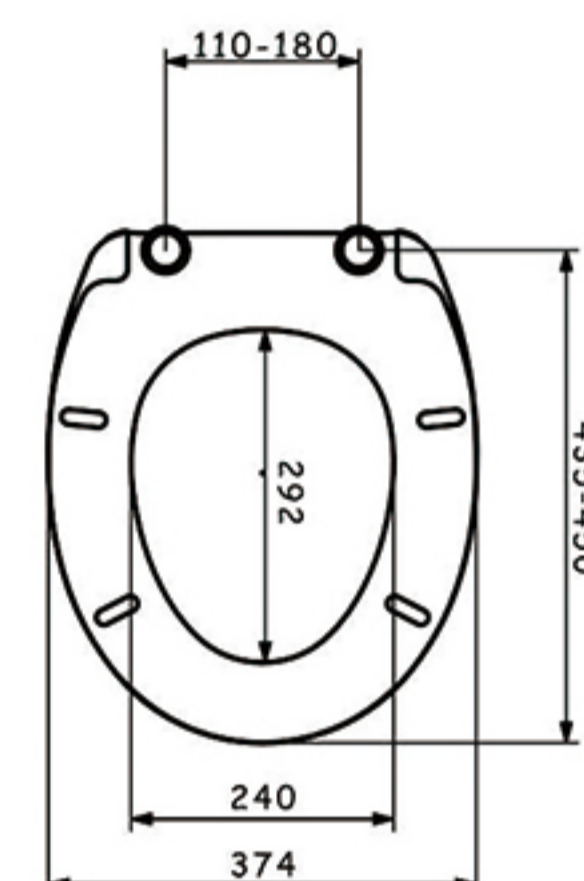

Net weight: 2.25KG

LID SIZE: 44.5cm*37.5cm
RING SIZE: 44.5cm*37.5cm
RING HOLE SIZE: 27.5cm*23.3cm

- U Shape Slimline Design
- One Button for Option,Quick Release