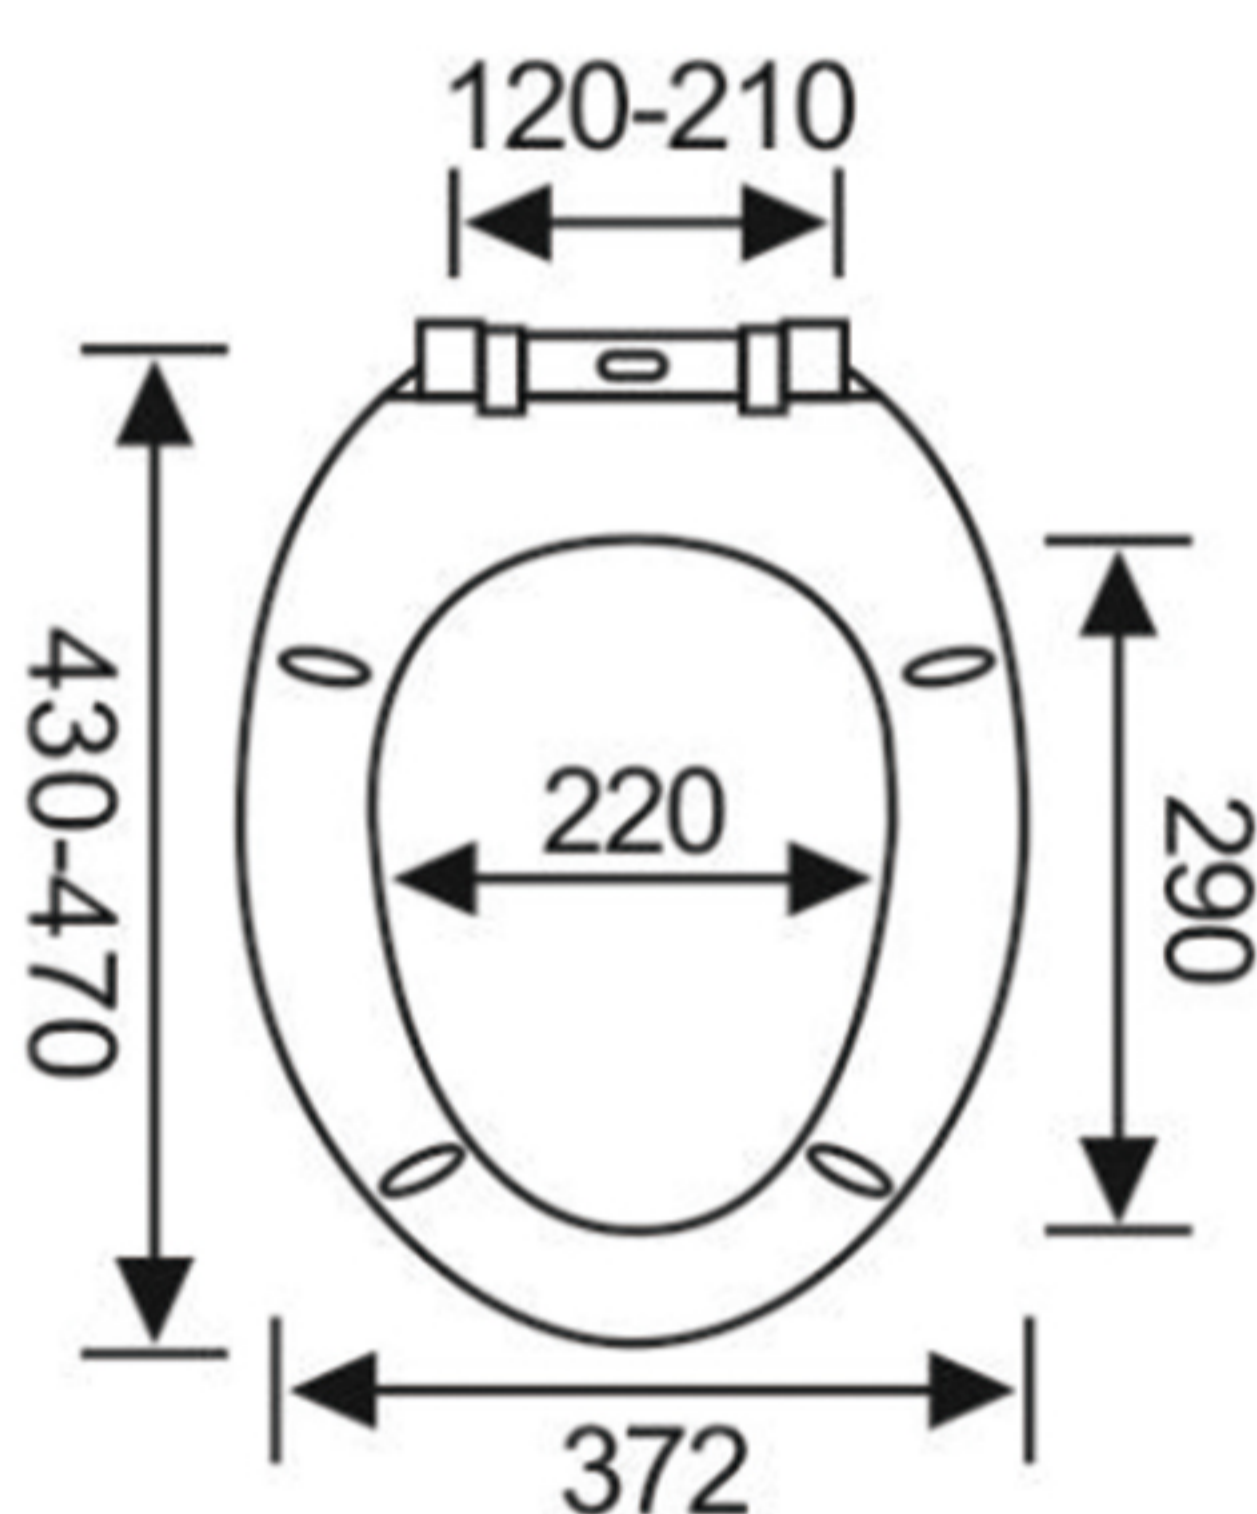

PP TOILET SEAT

·JL-113·

• PP Toilet Seat

- Size: 460*372MM
- Inner Ring: 290*220MM
- Adjustable length: 430-470MM
- Function: soft close