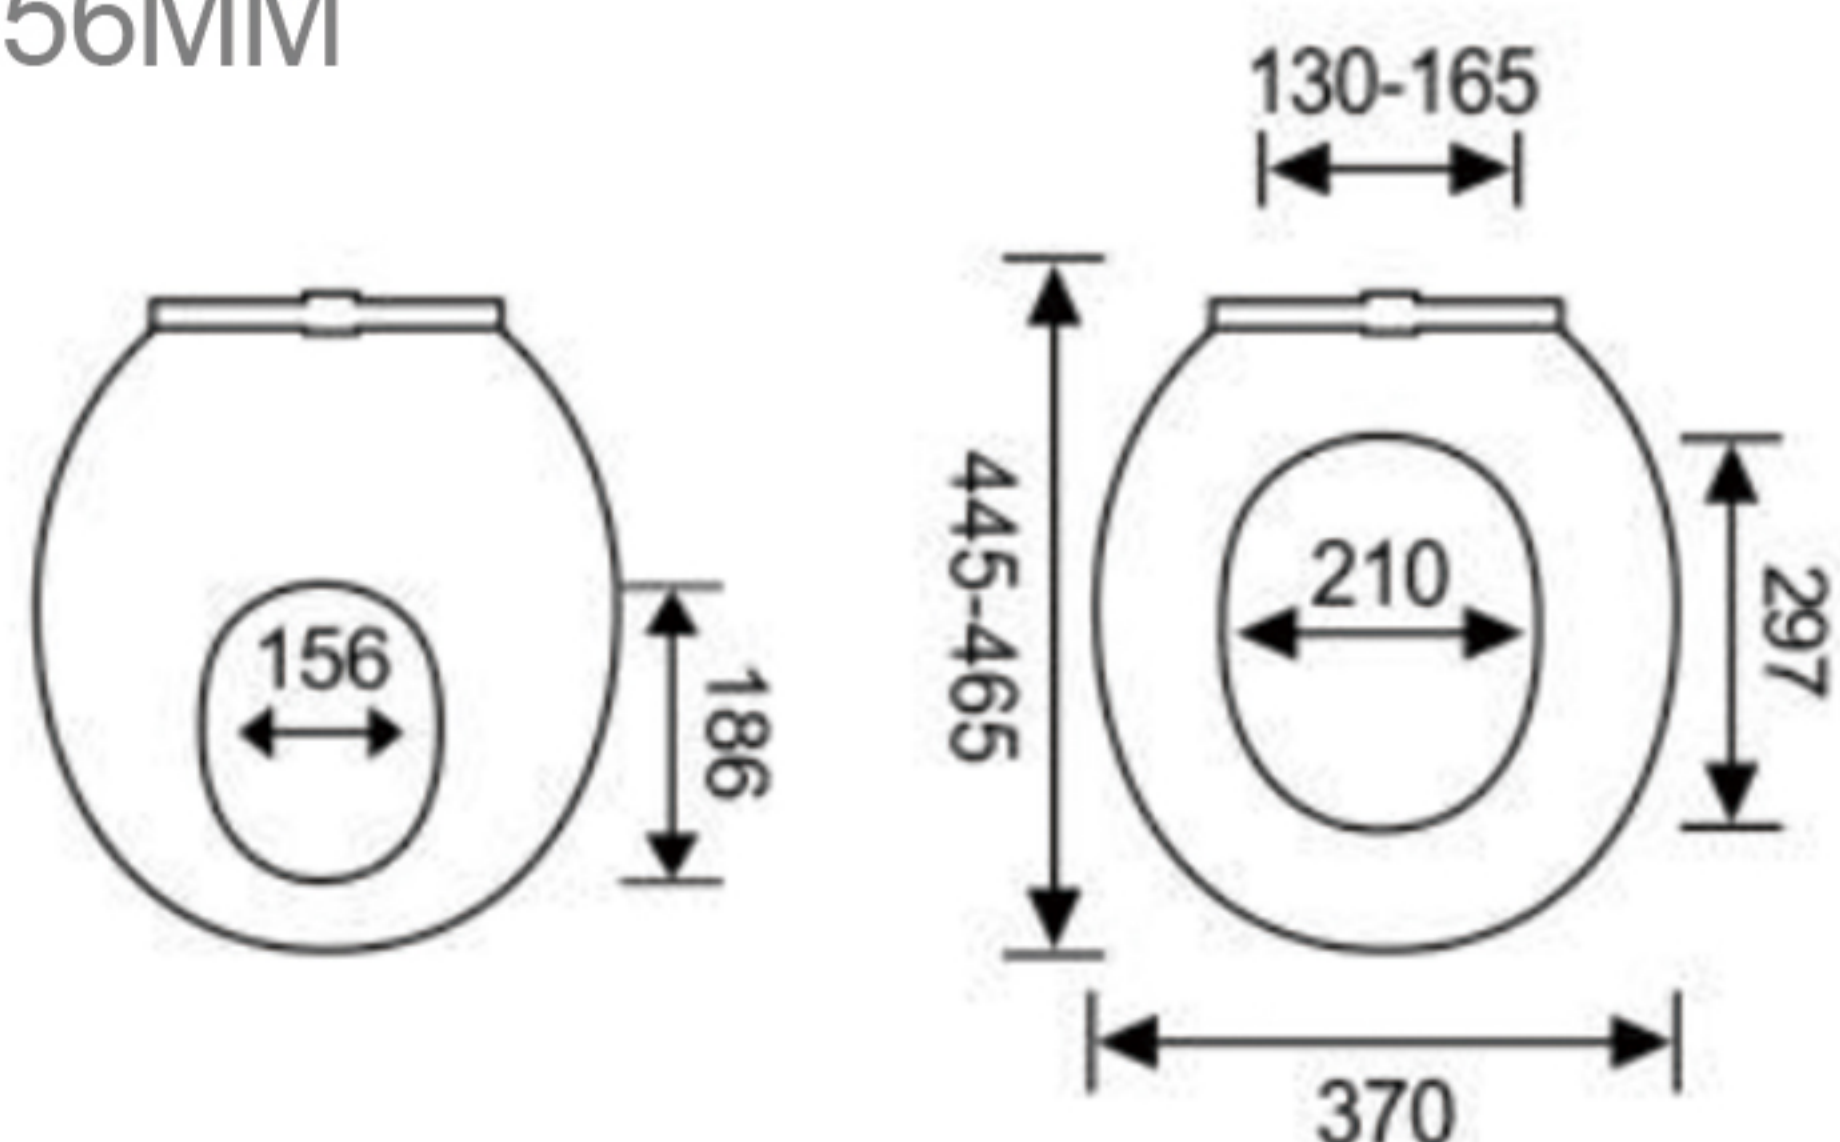

• Specification

- Outer circle size: 37.5 x 43.5cm (W x L)
- Inner circle size: 24.5 x 28.0 cm (W x L)
- Adjustable hinges: 13 - 18 cm

SINGLE COLOR MDF TOILET SEAT

• Characteristics

- 15 cm Eco-friendly MDF plate of class E0
- Antibacterial and waterproof smooth PVC film
- Zinc alloy hinge without soft close function
- Standard size with variable hinges, suitable for universal standard toilets

• Specification

- Outer circle size: 37.5 x 43.5cm (W x L)
- Inner circle size: 24.5 x 28.0 cm (W x L)
- Adjustable hinges: 13 - 18 cm

WOOD DESIGN MDF TOILET SEAT

• Characteristics

- 15 cm Eco-friendly MDF plate of class E0
- Antibacterial and waterproof smooth PVC film
- Soft Close Zinc alloy hinge
- Standard size with variable hinges, suitable for universal standard toilets

• Specification

- Outer circle size: 37.5 x 43.5cm (W x L)
- Inner circle size: 24.5 x 28.0 cm (W x L)
- Adjustable hinges: 13 - 18 cm

AVAILABLE PATTERNS & CUSTOM

· monochrome ·

· grain ·

·printing·

CUSTOM PATTERNS

PP TOILET SEAT

·JL-113·

• PP Toilet Seat

- Size: 460*372MM
- Inner Ring: 290*220MM
- Adjustable length: 430-470MM
- Function: soft close

·JL-207·

• PP Toilet Seat

- Size: 465*370MM
- Inner Ring: 297*210MM
- Adjustable length: 445-465MM
- Function: soft close
- Baby seat: 186*156MM