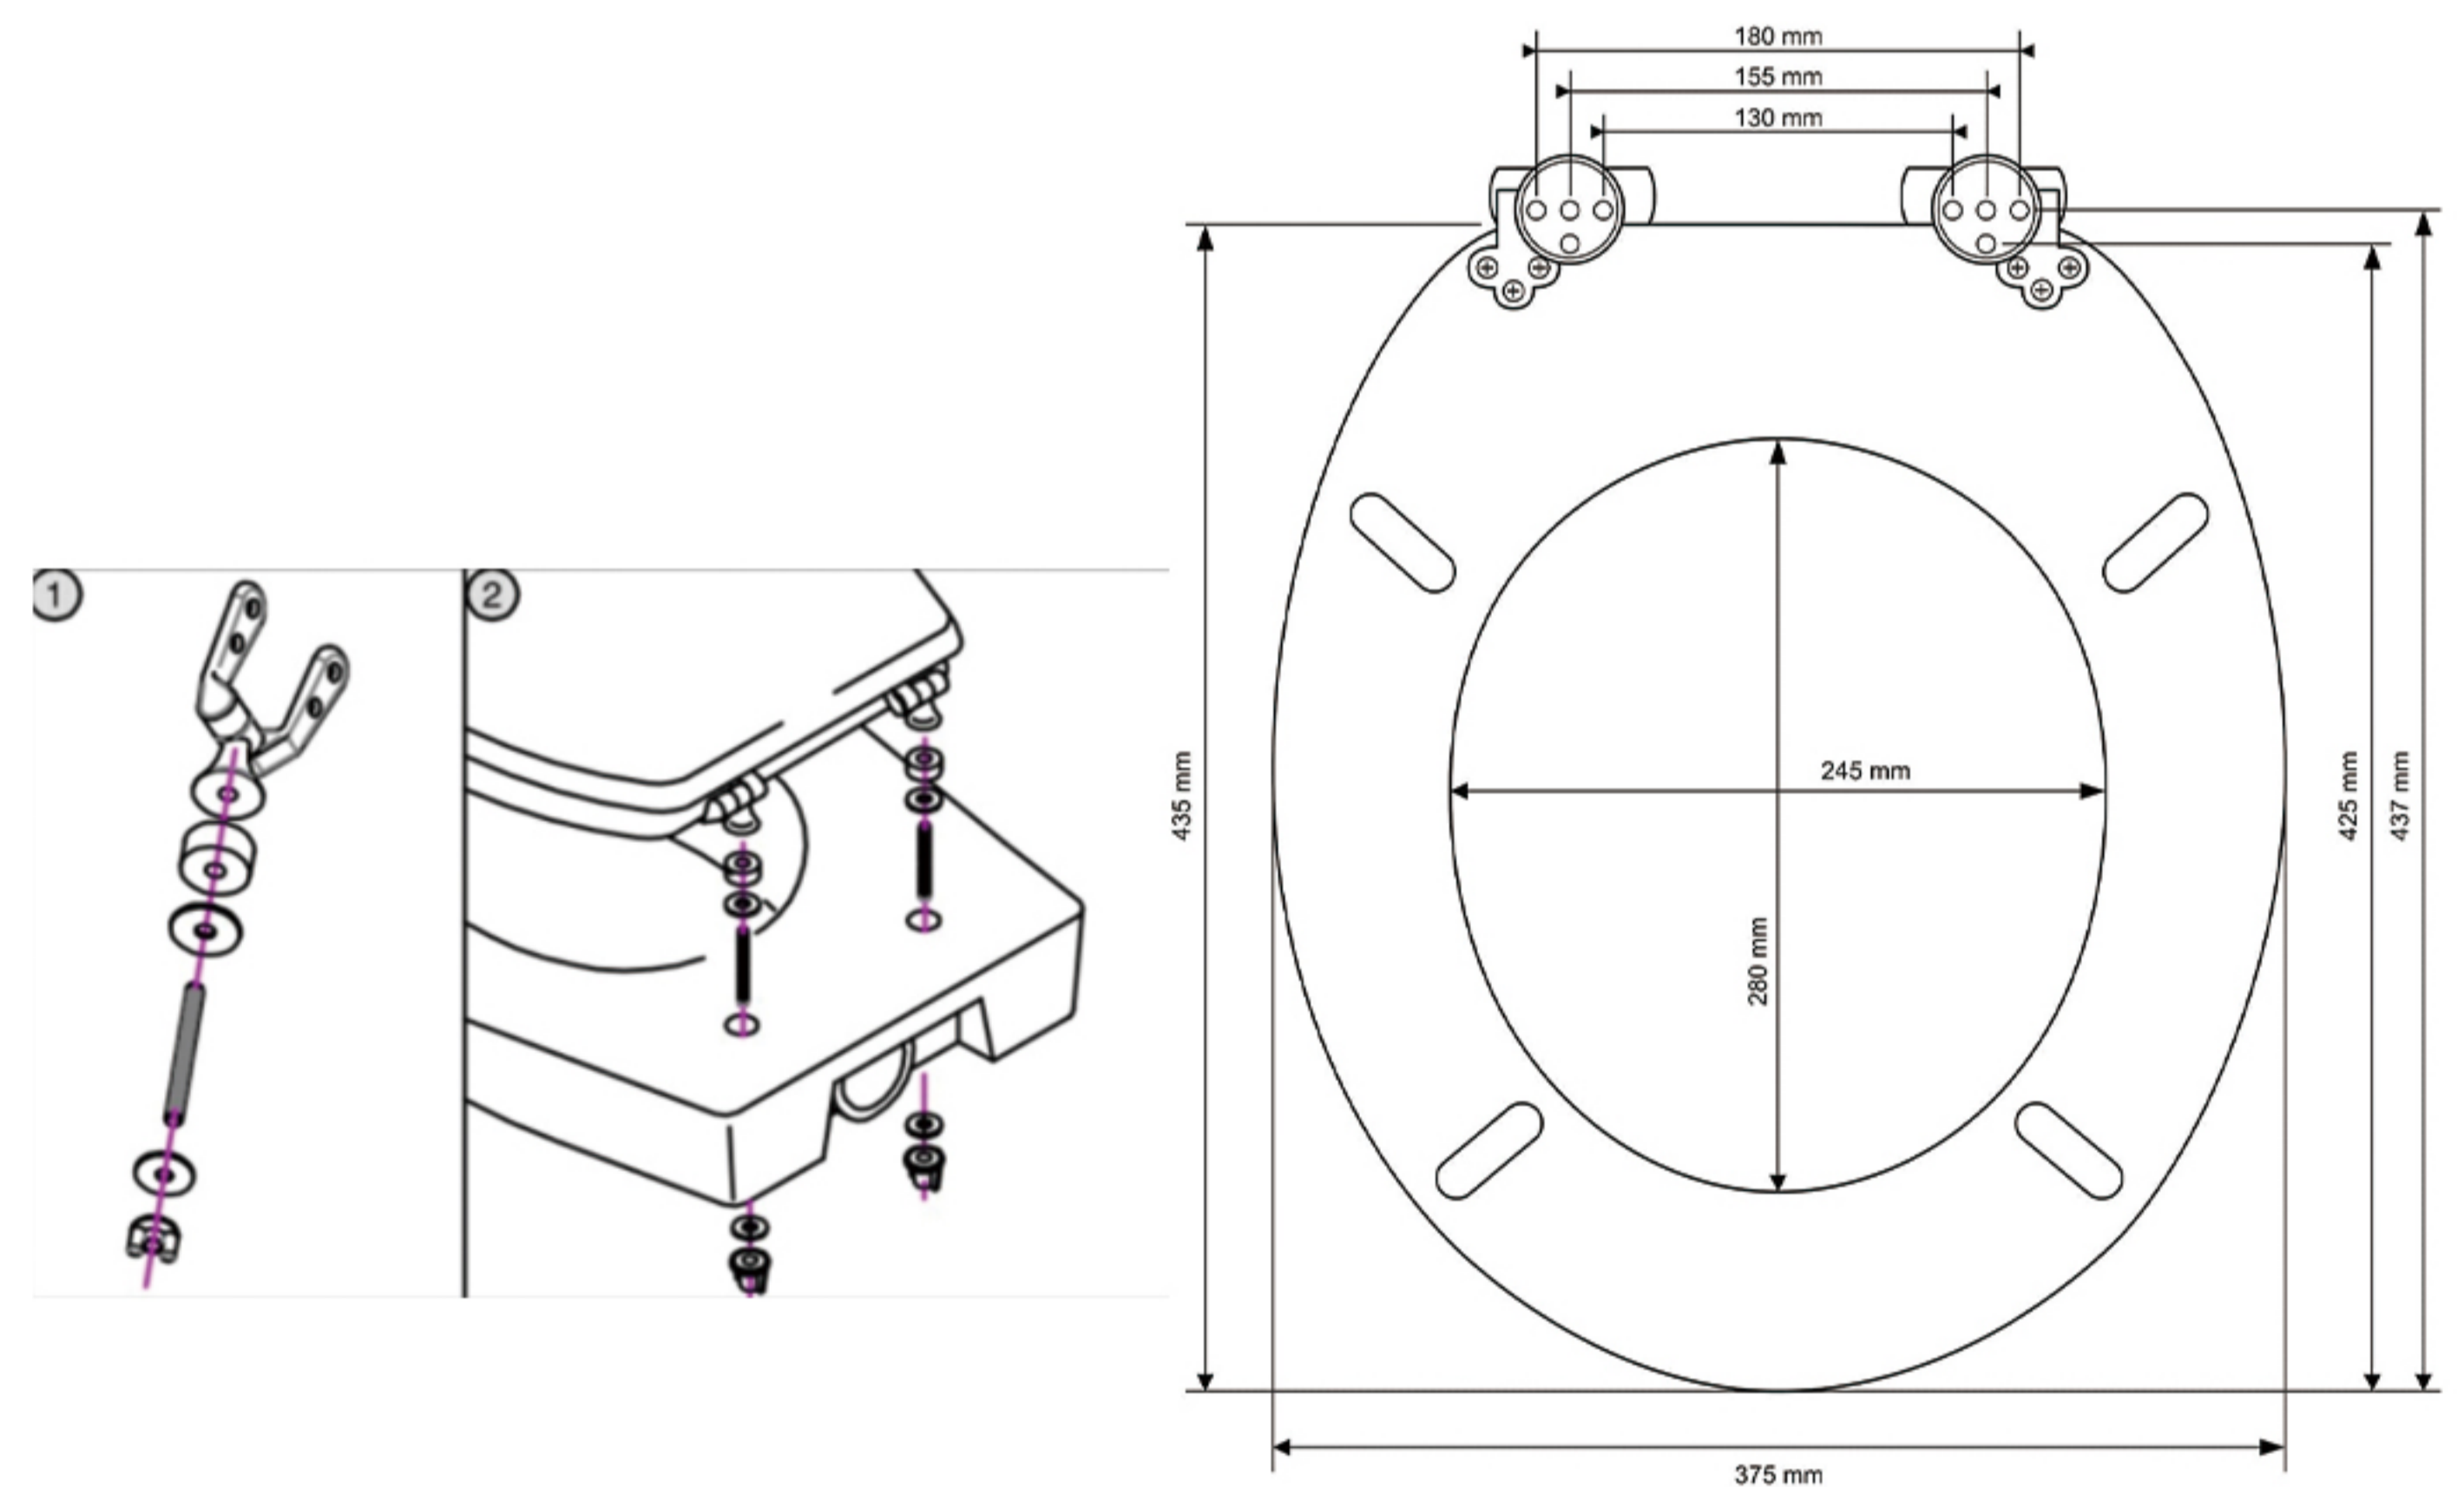

• Characteristics

- 15 cm Eco-friendly MDF plate of class E0
- Antibacterial and waterproof smooth PVC film
- Soft close zinc alloy hinge
- Standard size with variable hinges, suitable for universal standard toilets

• Specification

- Outer circle size: 37.5 x 43.5cm (W x L)
- Inner circle size: 24.5 x 28.0 cm (W x L)
- Adjustable hinges: 13 - 18 cm

SINGLE COLOR MDF TOILET SEAT

• Characteristics

- 15 cm Eco-friendly MDF plate of class E0
- Antibacterial and waterproof smooth PVC film
- Zinc alloy hinge without soft close function
- Standard size with variable hinges, suitable for universal standard toilets

• Specification

- Outer circle size: 37.5 x 43.5cm (W x L)
- Inner circle size: 24.5 x 28.0 cm (W x L)
- Adjustable hinges: 13 - 18 cm

WOOD DESIGN MDF TOILET SEAT

• Characteristics

- 15 cm Eco-friendly MDF plate of class E0
- Antibacterial and waterproof smooth PVC film
- Soft Close Zinc alloy hinge
- Standard size with variable hinges, suitable for universal standard toilets

• Specification

- Outer circle size: 37.5 x 43.5cm (W x L)
- Inner circle size: 24.5 x 28.0 cm (W x L)
- Adjustable hinges: 13 - 18 cm

AVAILABLE PATTERNS & CUSTOM

· monochrome ·

· grain ·

·printing·

CUSTOM PATTERNS