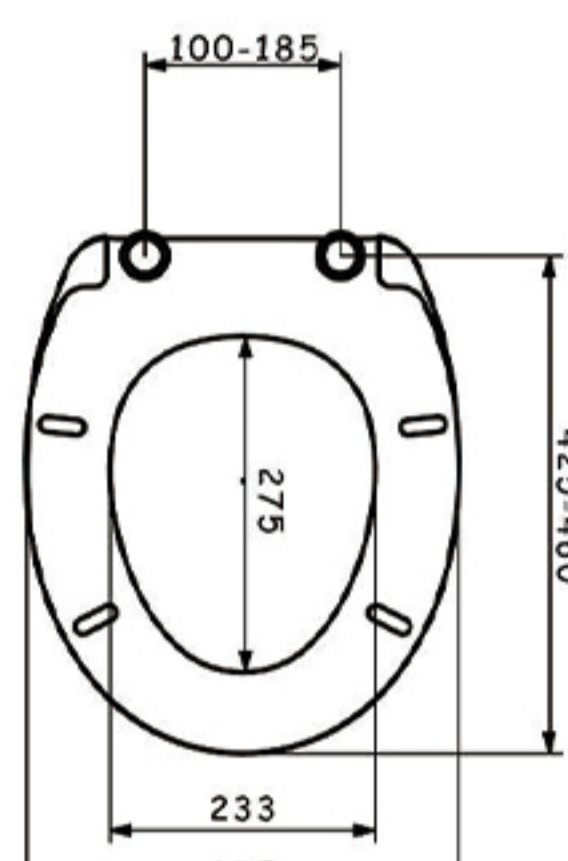

UF TOILET SEAT

·UF Toilet Seat·

Net weight: 1.9KG

LID SIZE: 44.6cm*37.4cm
RING SIZE: 44.6cm*37.3cm
RING HOLE SIZE: 29cm*22.9cm

Net weight: 2.25KG

LID SIZE: 44.5cm*37.5cm
RING SIZE: 44.5cm*37.5cm
RING HOLE SIZE: 27.5cm*23.3cm

- U Shape Slimline Design
- One Button for Option,Quick Release

Net weight: 1.7KG

LID SIZE: 44.8cm*36.7cm
RING SIZE: 44.7cm*37.4cm
RING HOLE SIZE: 29.2cm*24cm

- Standard Round European Design
- Three-sided printing technology the aesthetic feeling extremely

TOILET SEAT ACCESSORIES 盖板配件

SANIPARK®

Net weight: 2.2KG

LID SIZE: 45cm*36.5cm
RING SIZE: 45.5cm*37cm
RING HOLE SIZE: 29cm*23.1cm

- U Shape Design
- One Button for Option,Quick Release