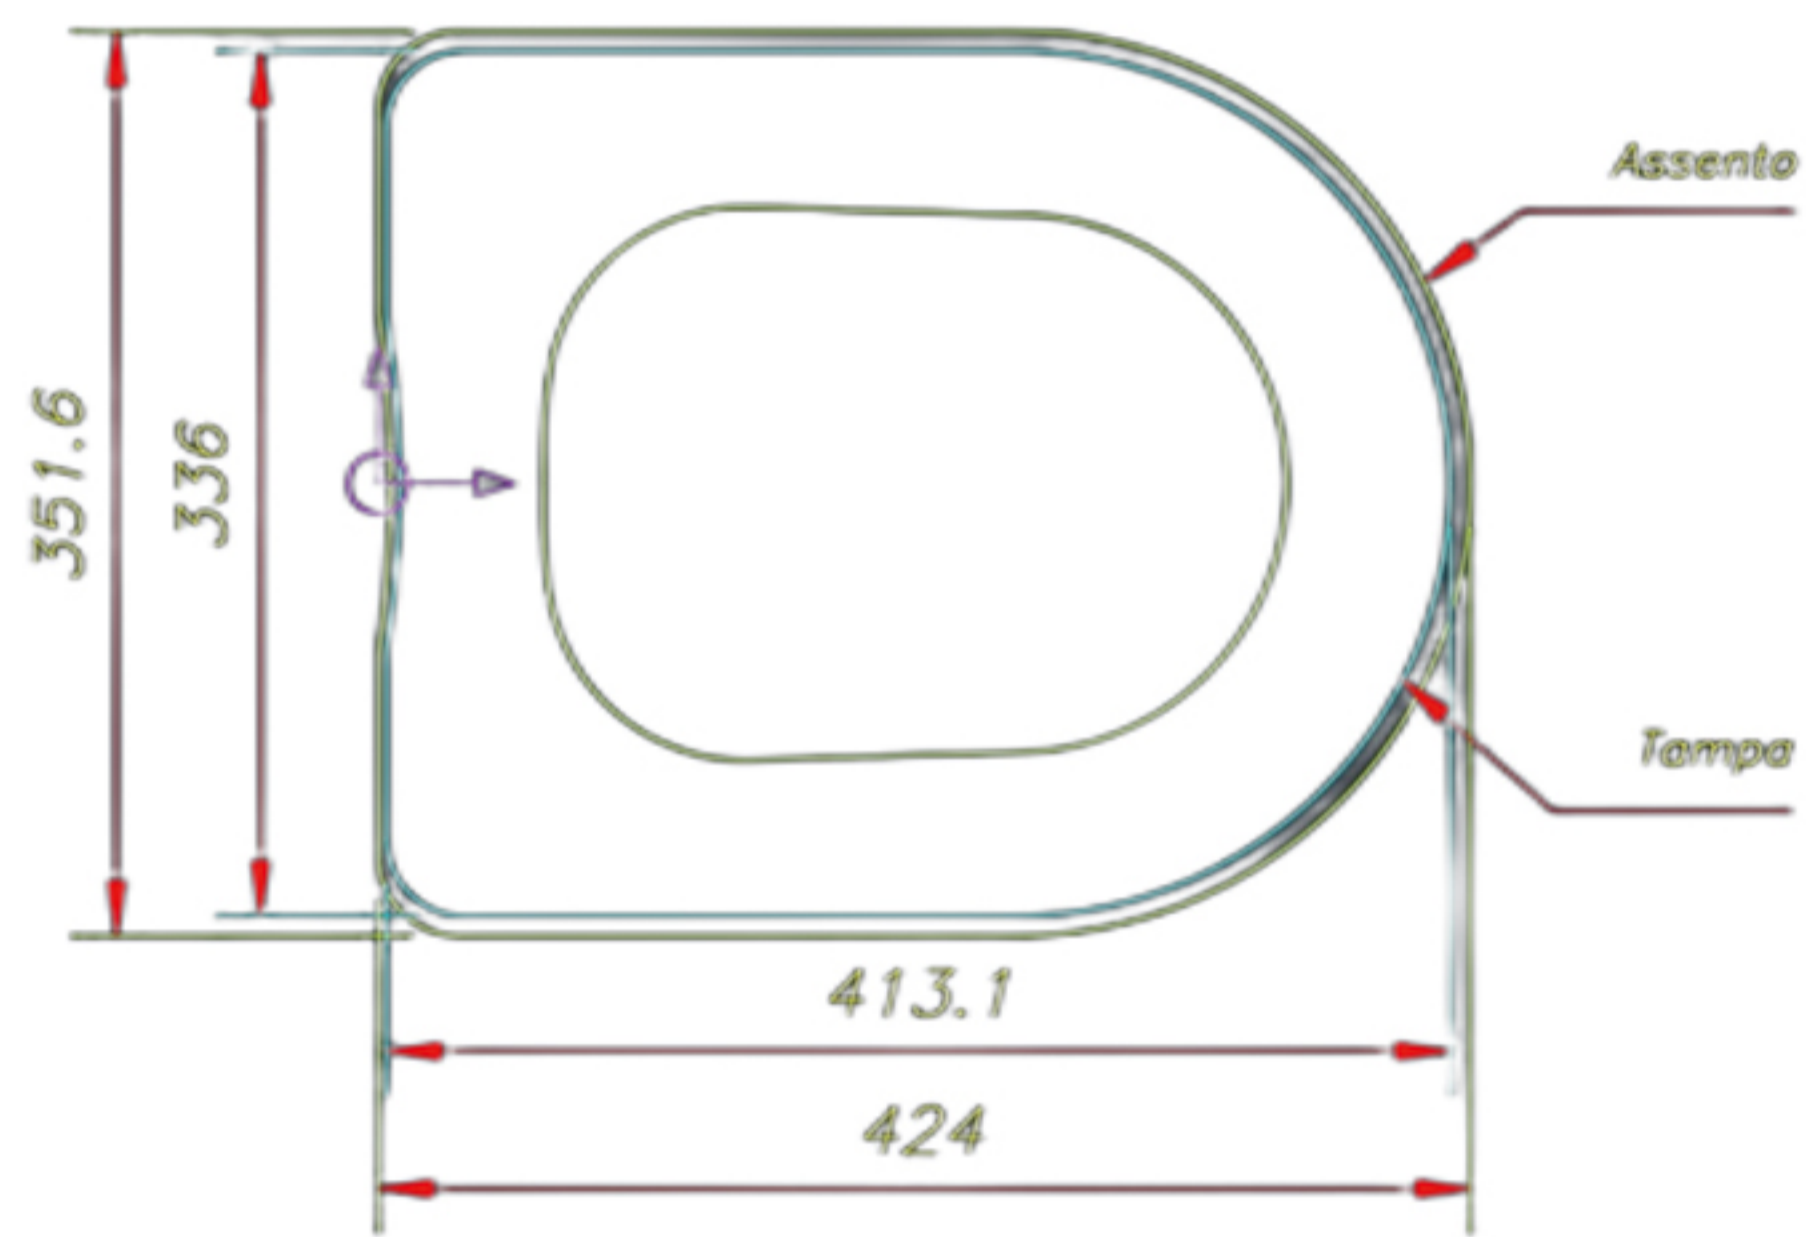

custom size