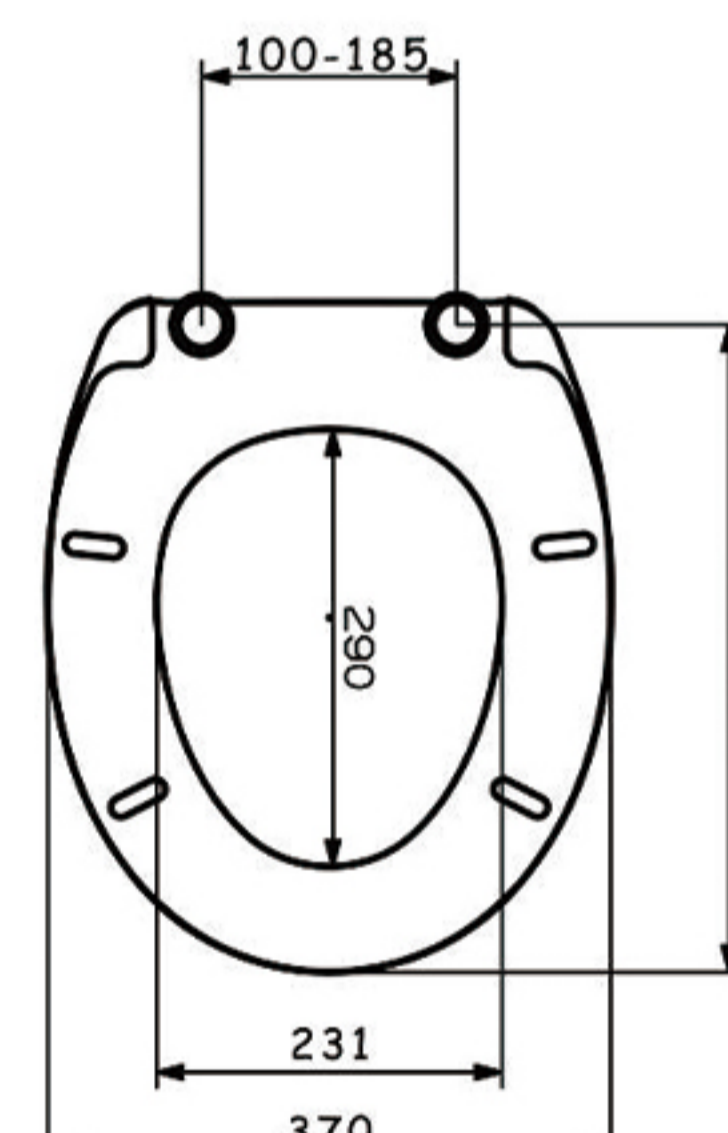

UF TOILET SEAT

·UF Toilet Seat·

Net weight: 1.9KG

LID SIZE: 44.6cm*37.4cm
RING SIZE: 44.6cm*37.3cm
RING HOLE SIZE: 29cm*22.9cm

Net weight: 2.25KG

LID SIZE: 44.5cm*37.5cm
RING SIZE: 44.5cm*37.5cm
RING HOLE SIZE: 27.5cm*23.3cm

- U Shape Slimline Design
- One Button for Option,Quick Release

Net weight: 1.7KG

LID SIZE: 44.8cm*36.7cm
RING SIZE: 44.7cm*37.4cm
RING HOLE SIZE: 29.2cm*24cm

- Standard Round European Design
- Three-sided printing technology the aesthetic feeling extremely

TOILET SEAT ACCESSORIES 盖板配件

SANIPARK®

Net weight: 2.2KG

LID SIZE: 45cm*36.5cm
RING SIZE: 45.5cm*37cm
RING HOLE SIZE: 29cm*23.1cm

- U Shape Design
- One Button for Option,Quick Release