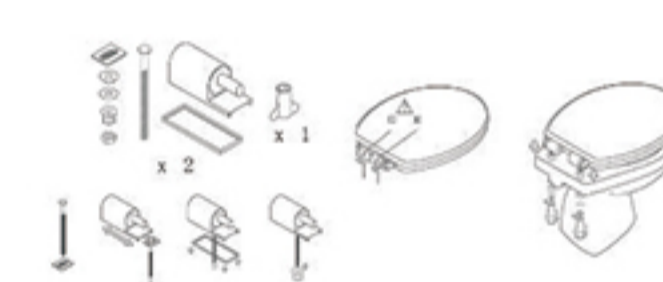

Net weight: 1.7KG

LID SIZE: 44.8cm*36.7cm
RING SIZE: 44.7cm*37.4cm
RING HOLE SIZE: 29.2cm*24cm

- Standard Round European Design
- Three-sided printing technology the aesthetic feeling extremely