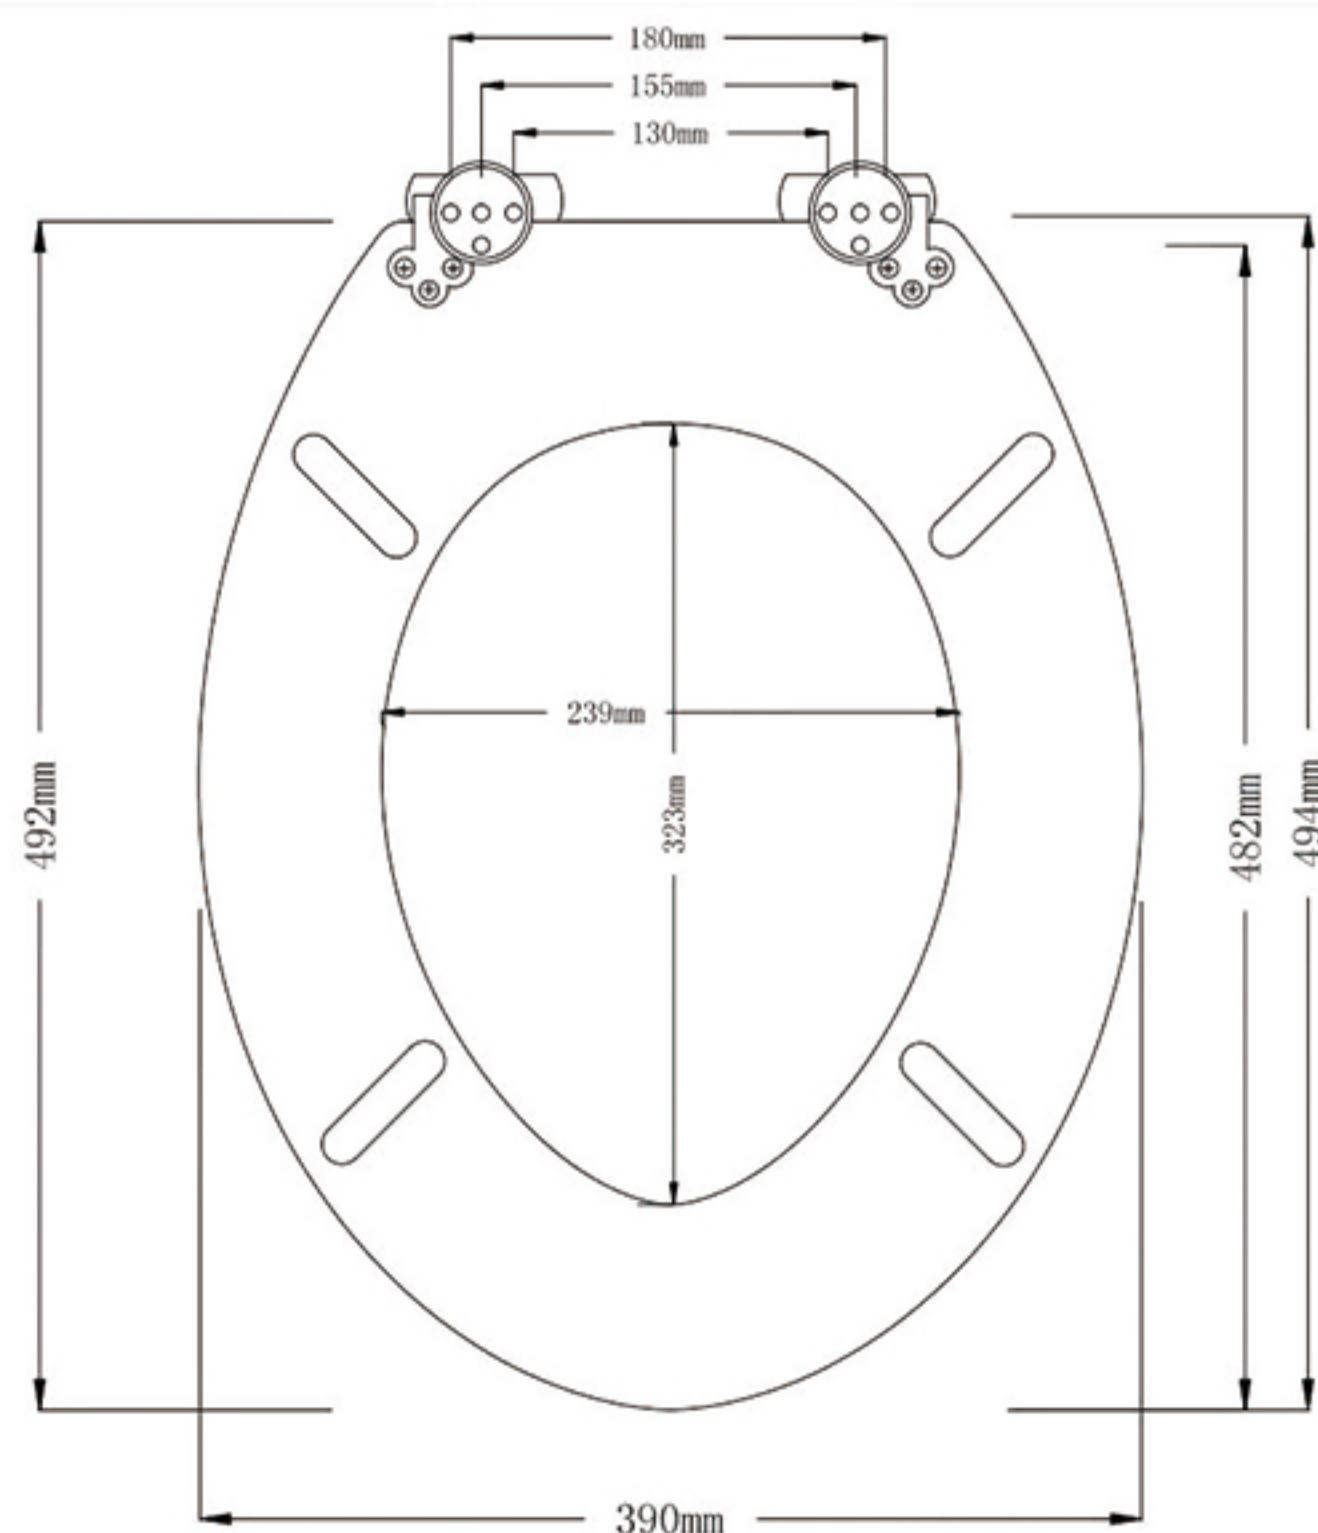

Elongated 19 inch toilet seat