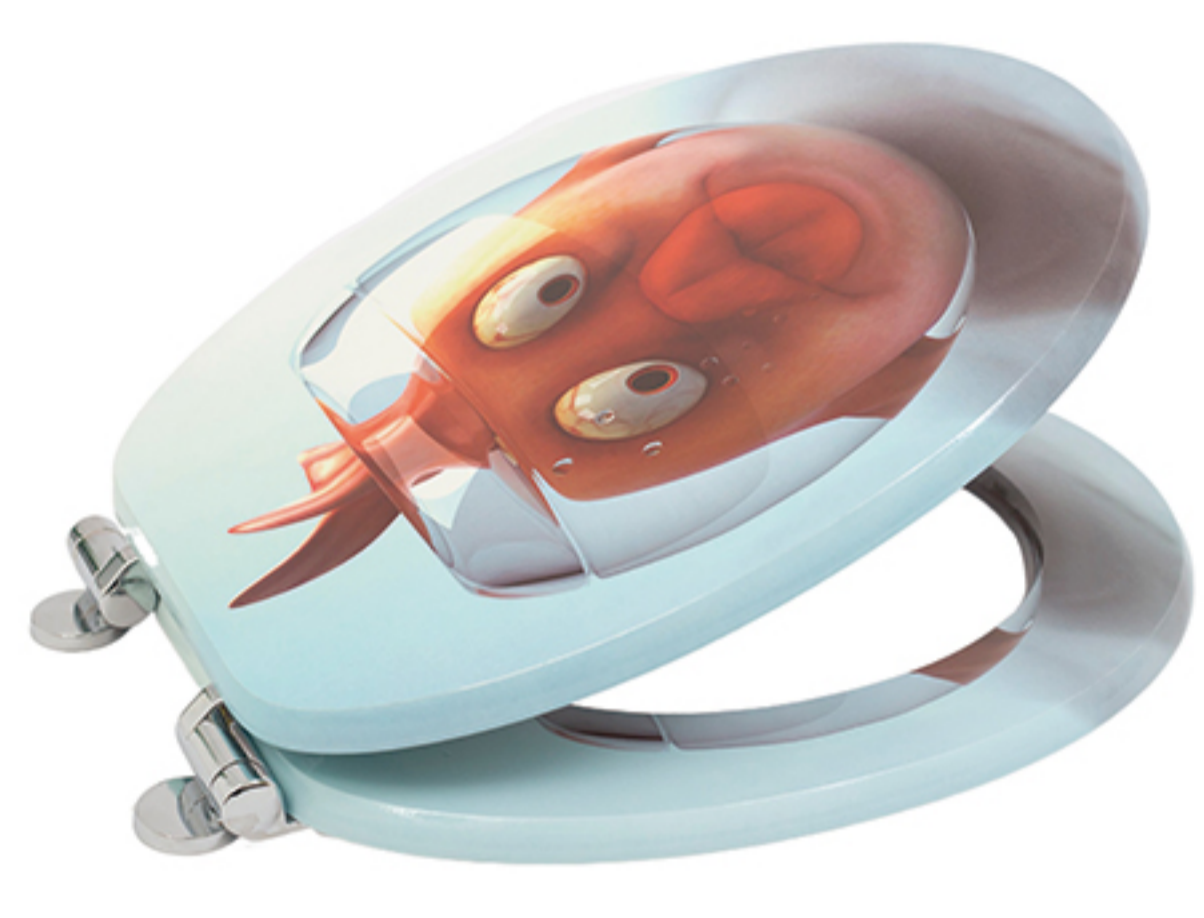

• Characteristics

- 15 cm Eco-friendly MDF plate of class E0
- Antibacterial and waterproof smooth PVC film
- Soft close zinc alloy hinge
- Standard size with variable hinges, suitable for universal standard toilets

• Specification

- Outer circle size: 37.5 x 43.5cm (W x L)
- Inner circle size: 24.5 x 28.0 cm (W x L)
- Adjustable hinges: 13 - 18 cm

SINGLE COLOR MDF TOILET SEAT

• Characteristics

- 15 cm Eco-friendly MDF plate of class E0
- Antibacterial and waterproof smooth PVC film
- Zinc alloy hinge without soft close function
- Standard size with variable hinges, suitable for universal standard toilets

• Specification

- Outer circle size: 37.5 x 43.5cm (W x L)
- Inner circle size: 24.5 x 28.0 cm (W x L)
- Adjustable hinges: 13 - 18 cm

WOOD DESIGN MDF TOILET SEAT

• Characteristics

- 15 cm Eco-friendly MDF plate of class E0
- Antibacterial and waterproof smooth PVC film
- Soft Close Zinc alloy hinge
- Standard size with variable hinges, suitable for universal standard toilets

• Specification

- Outer circle size: 37.5 x 43.5cm (W x L)
- Inner circle size: 24.5 x 28.0 cm (W x L)
- Adjustable hinges: 13 - 18 cm

AVAILABLE PATTERNS & CUSTOM

· monochrome ·

· grain ·

·printing·

CUSTOM PATTERNS