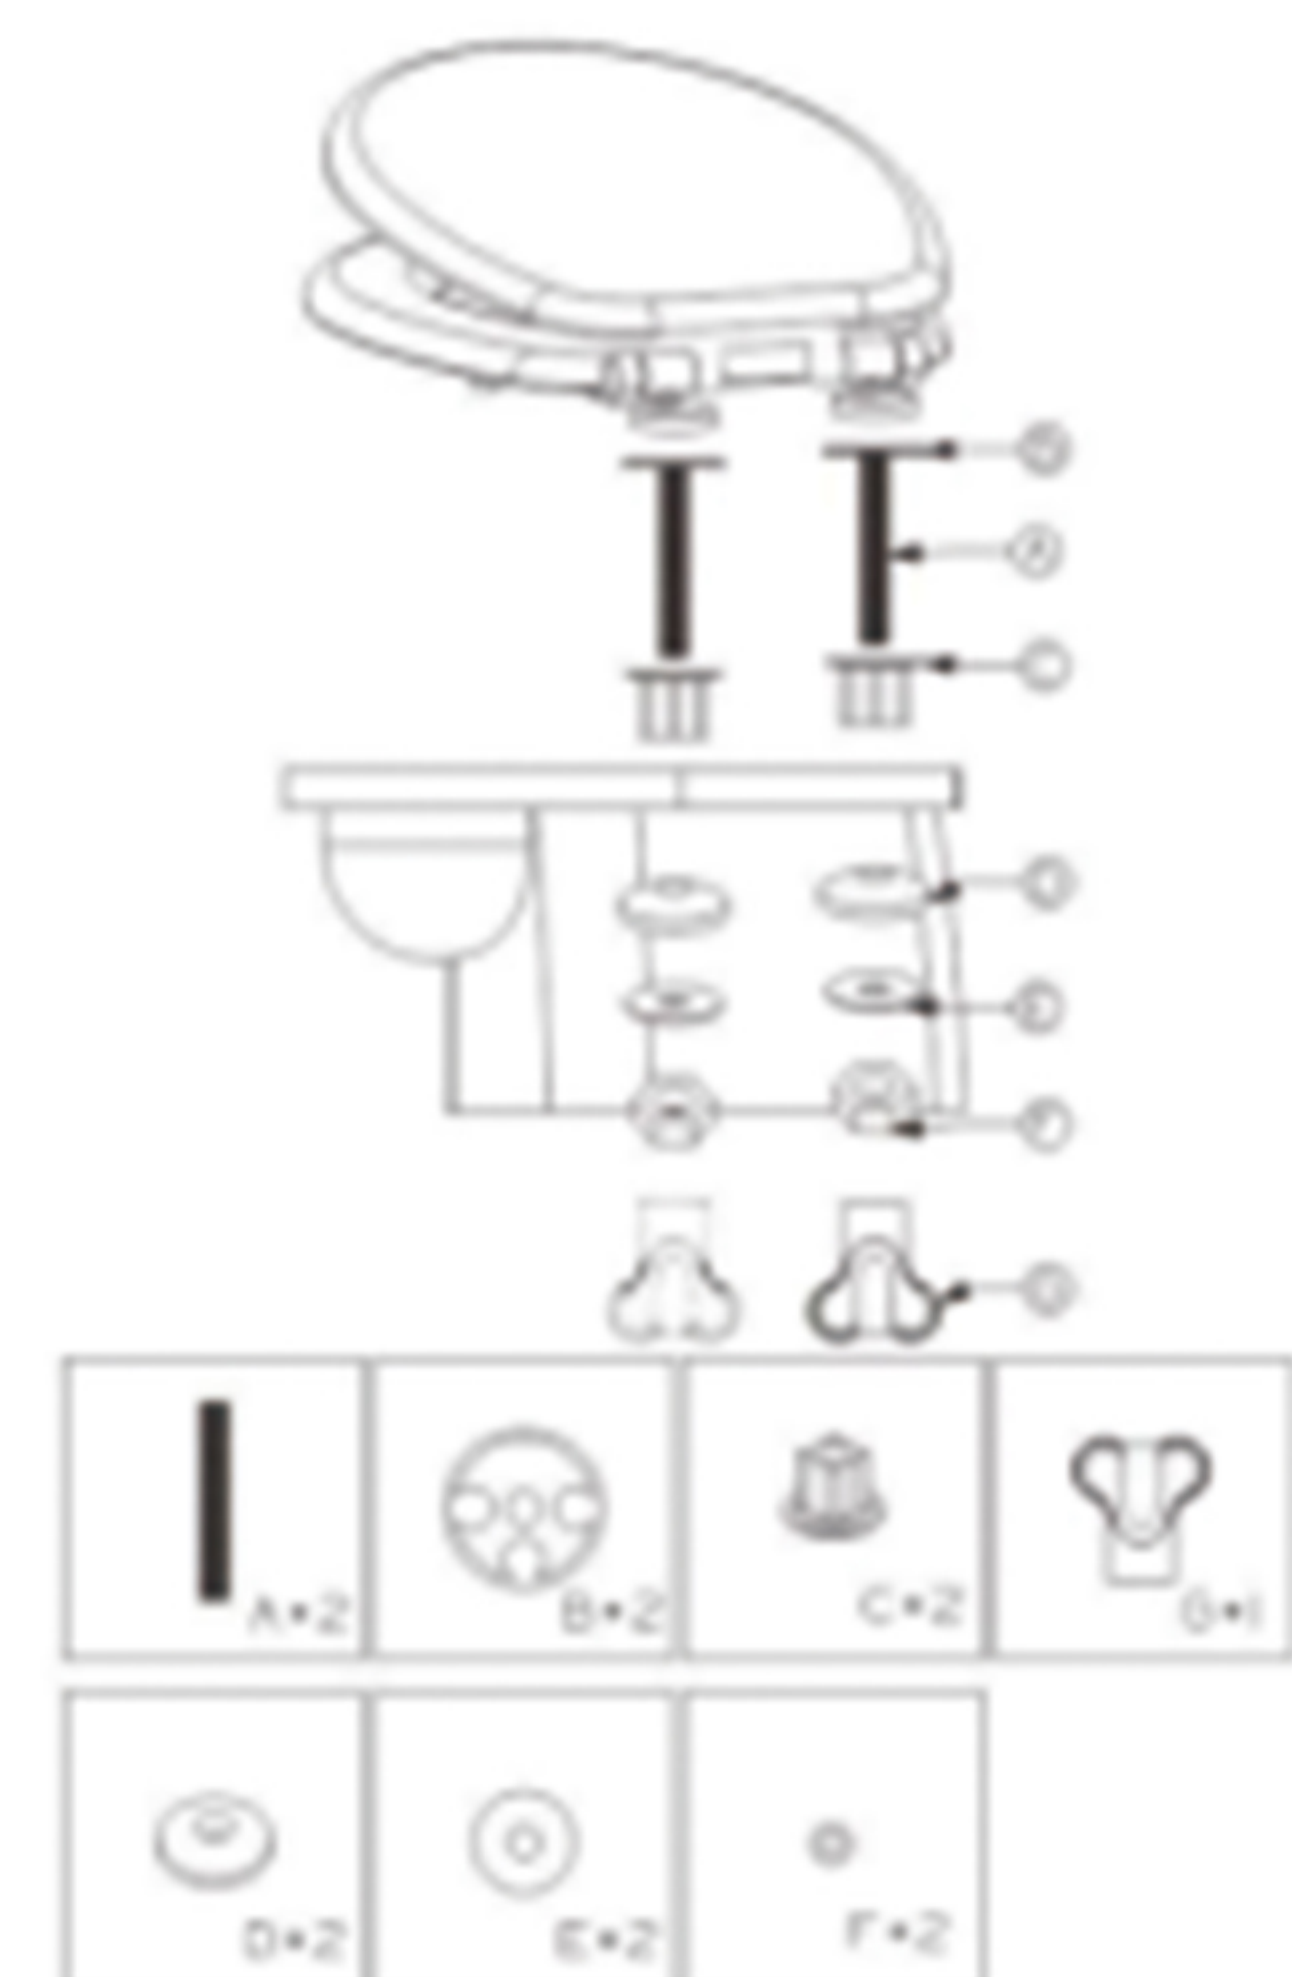

• Specification

- Outer circle size: 37.5 x 43.5cm (W x L)
- Inner circle size: 24.5 x 28.0 cm (W x L)
- Adjustable hinges: 13 - 18 cm

SINGLE COLOR MDF TOILET SEAT

• Characteristics

- 15 cm Eco-friendly MDF plate of class E0
- Antibacterial and waterproof smooth PVC film
- Zinc alloy hinge without soft close function
- Standard size with variable hinges, suitable for universal standard toilets

• Specification

- Outer circle size: 37.5 x 43.5cm (W x L)
- Inner circle size: 24.5 x 28.0 cm (W x L)
- Adjustable hinges: 13 - 18 cm

WOOD DESIGN MDF TOILET SEAT

• Characteristics

- 15 cm Eco-friendly MDF plate of class E0
- Antibacterial and waterproof smooth PVC film
- Soft Close Zinc alloy hinge
- Standard size with variable hinges, suitable for universal standard toilets

• Specification

- Outer circle size: 37.5 x 43.5cm (W x L)
- Inner circle size: 24.5 x 28.0 cm (W x L)
- Adjustable hinges: 13 - 18 cm

AVAILABLE PATTERNS & CUSTOM

· monochrome ·

· grain ·

·printing·

CUSTOM PATTERNS