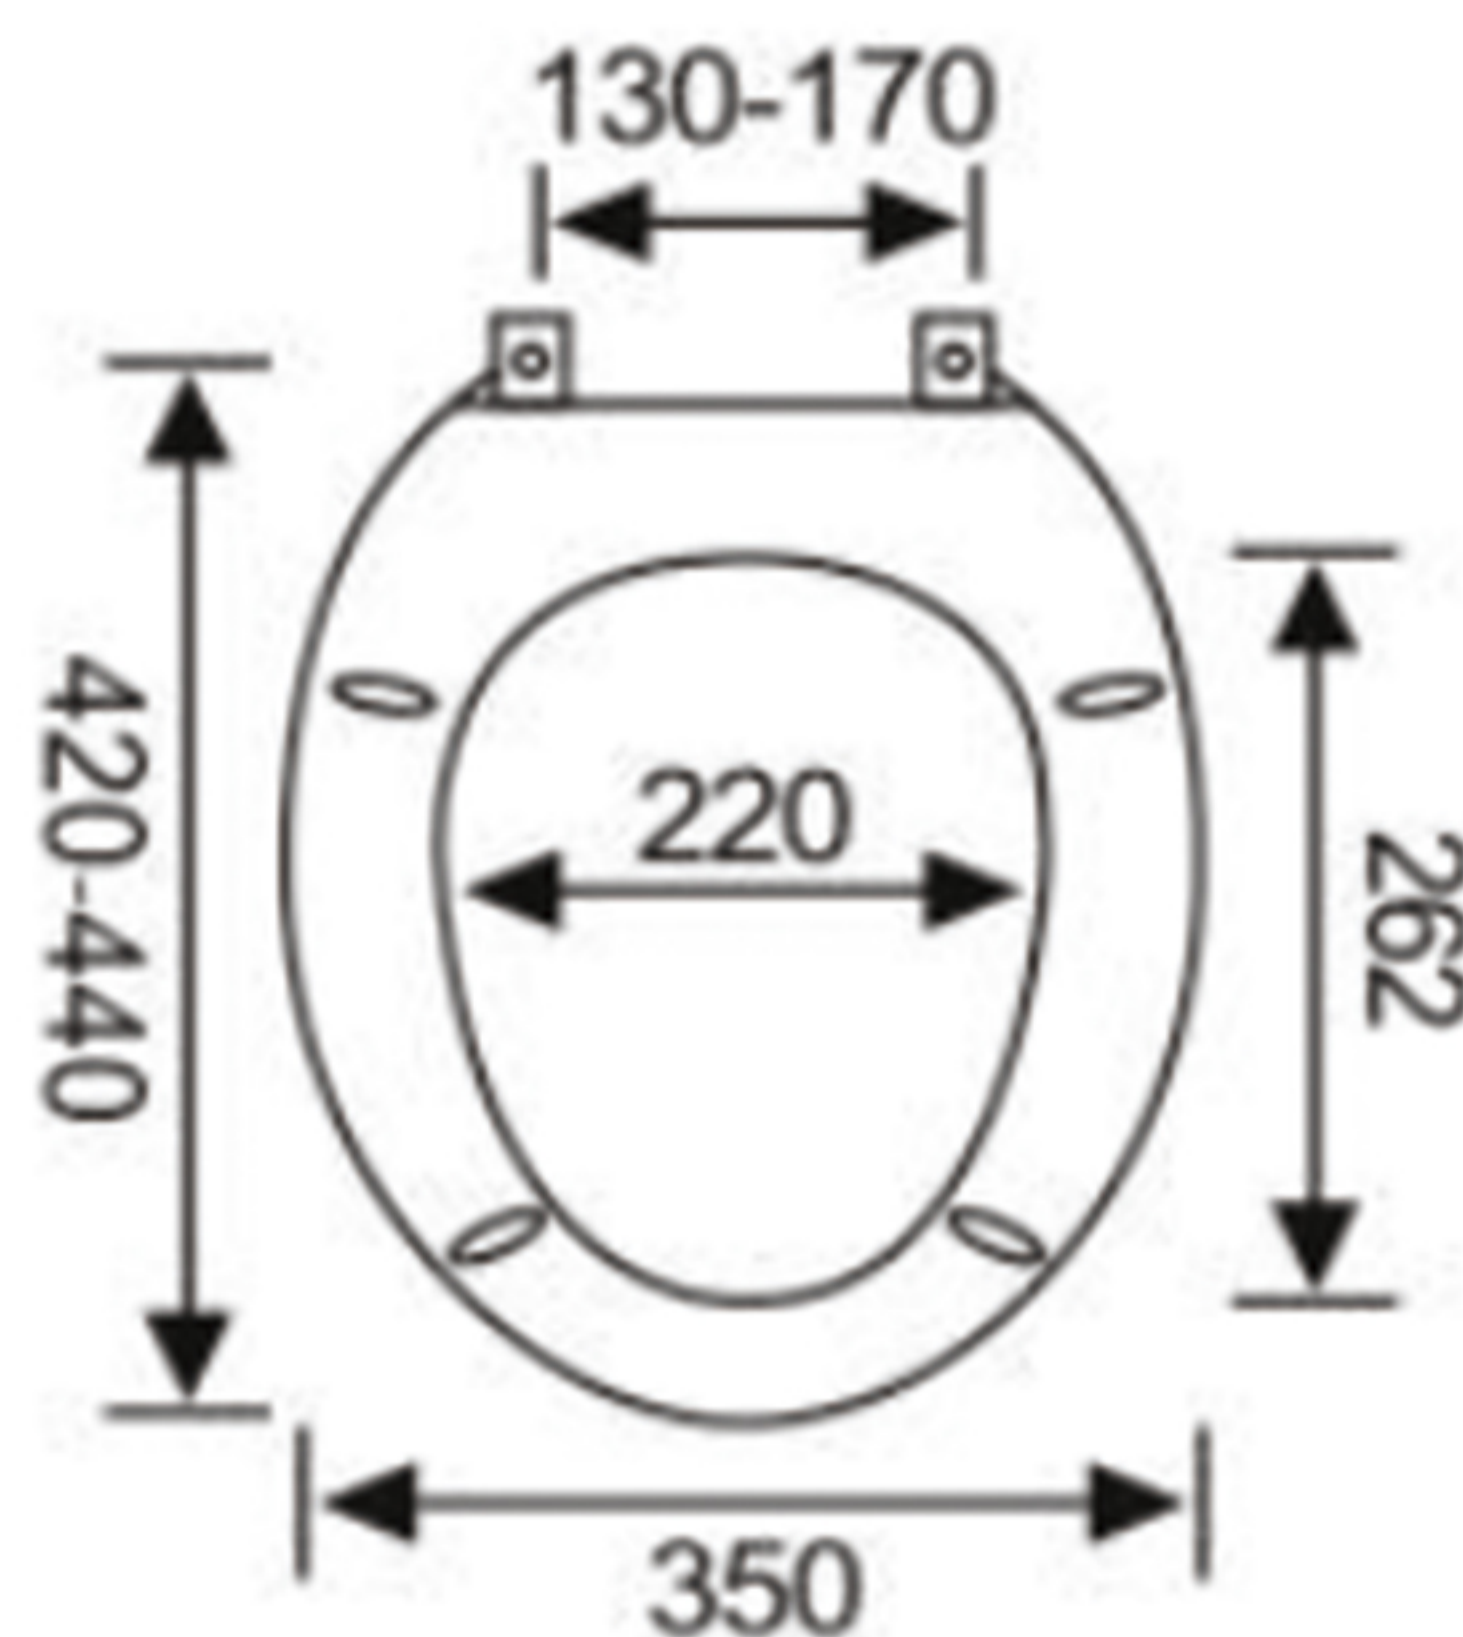

• Specification

- Outer circle size: 37.5 x 43.5cm (W x L)
- Inner circle size: 24.5 x 28.0 cm (W x L)
- Adjustable hinges: 13 - 18 cm

WOOD DESIGN MDF TOILET SEAT

• Characteristics

- 15 cm Eco-friendly MDF plate of class E0
- Antibacterial and waterproof smooth PVC film
- Soft Close Zinc alloy hinge
- Standard size with variable hinges, suitable for universal standard toilets

• Specification

- Outer circle size: 37.5 x 43.5cm (W x L)
- Inner circle size: 24.5 x 28.0 cm (W x L)
- Adjustable hinges: 13 - 18 cm

AVAILABLE PATTERNS & CUSTOM

· monochrome ·

· grain ·

·printing·

CUSTOM PATTERNS

JL-07

Components optional

Components optional

Net weight: 2.2KG

LID SIZE: 45cm*36.5cm
RING SIZE: 45.5cm*37cm
RING HOLE SIZE: 29cm*23.1cm

- U Shape Design
- One Button for Option,Quick Release

PP TOILET SEAT

·JL-005·

• PP Toilet Seat

- Size: 440*350MM
- Inner Ring: 262*220MM
- Adjustable length: 420-440MM
- Net Weight: 900G
- Function: fast close
- Install: bottom fix

·JL-006·

• PP Toilet Seat

- Size: 460*365MM
- Inner Ring: 292*205MM
- Adjustable length: 450-470MM
- Function: soft close/normal close