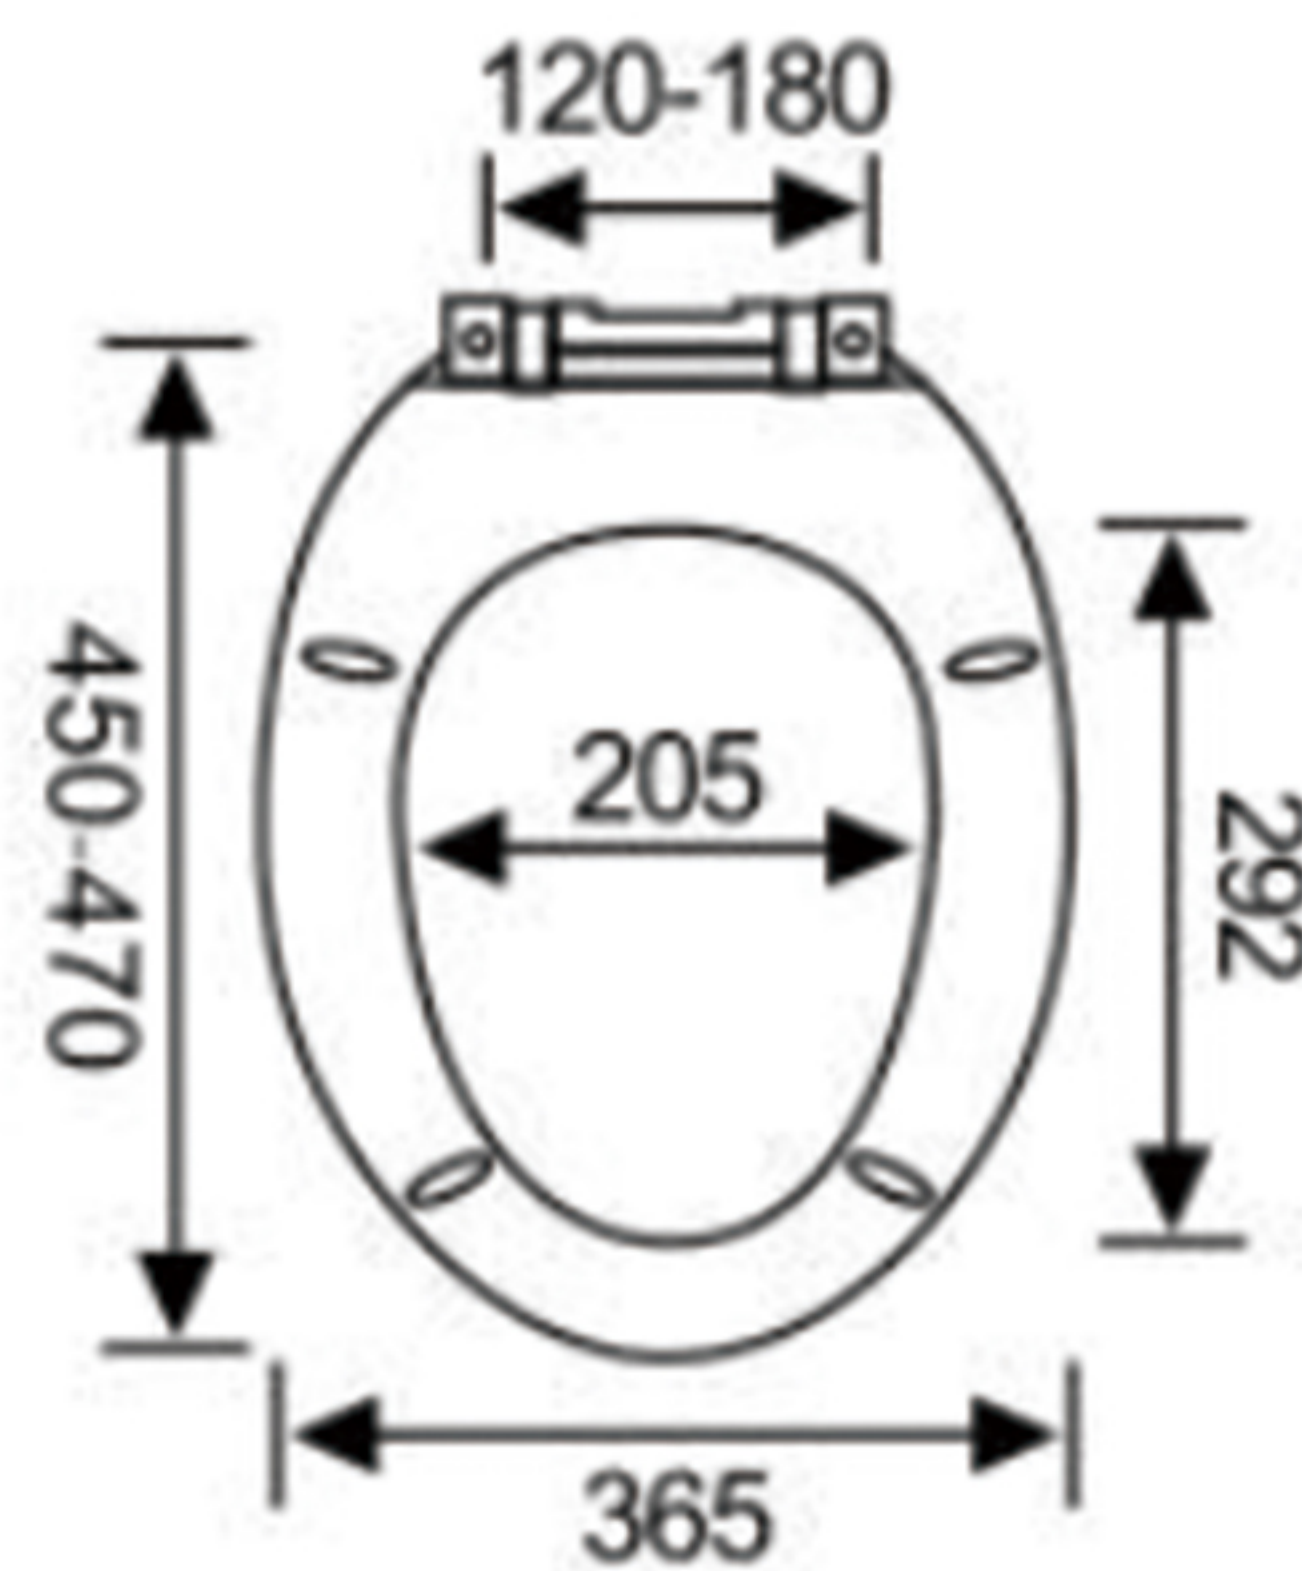

• Specification

- Outer circle size: 37.5 x 43.5cm (W x L)
- Inner circle size: 24.5 x 28.0 cm (W x L)
- Adjustable hinges: 13 - 18 cm

SINGLE COLOR MDF TOILET SEAT

• Characteristics

- 15 cm Eco-friendly MDF plate of class E0
- Antibacterial and waterproof smooth PVC film
- Zinc alloy hinge without soft close function
- Standard size with variable hinges, suitable for universal standard toilets

• Specification

- Outer circle size: 37.5 x 43.5cm (W x L)
- Inner circle size: 24.5 x 28.0 cm (W x L)
- Adjustable hinges: 13 - 18 cm

WOOD DESIGN MDF TOILET SEAT

• Characteristics

- 15 cm Eco-friendly MDF plate of class E0
- Antibacterial and waterproof smooth PVC film
- Soft Close Zinc alloy hinge
- Standard size with variable hinges, suitable for universal standard toilets

• Specification

- Outer circle size: 37.5 x 43.5cm (W x L)
- Inner circle size: 24.5 x 28.0 cm (W x L)
- Adjustable hinges: 13 - 18 cm

AVAILABLE PATTERNS & CUSTOM

· monochrome ·

· grain ·

·printing·

CUSTOM PATTERNS

·JL-005·

• PP Toilet Seat

- Size: 440*350MM
- Inner Ring: 262*220MM
- Adjustable length: 420-440MM
- Net Weight: 900G
- Function: fast close
- Install: bottom fix

·JL-006·

• PP Toilet Seat

- Size: 460*365MM
- Inner Ring: 292*205MM
- Adjustable length: 450-470MM
- Function: soft close/normal close