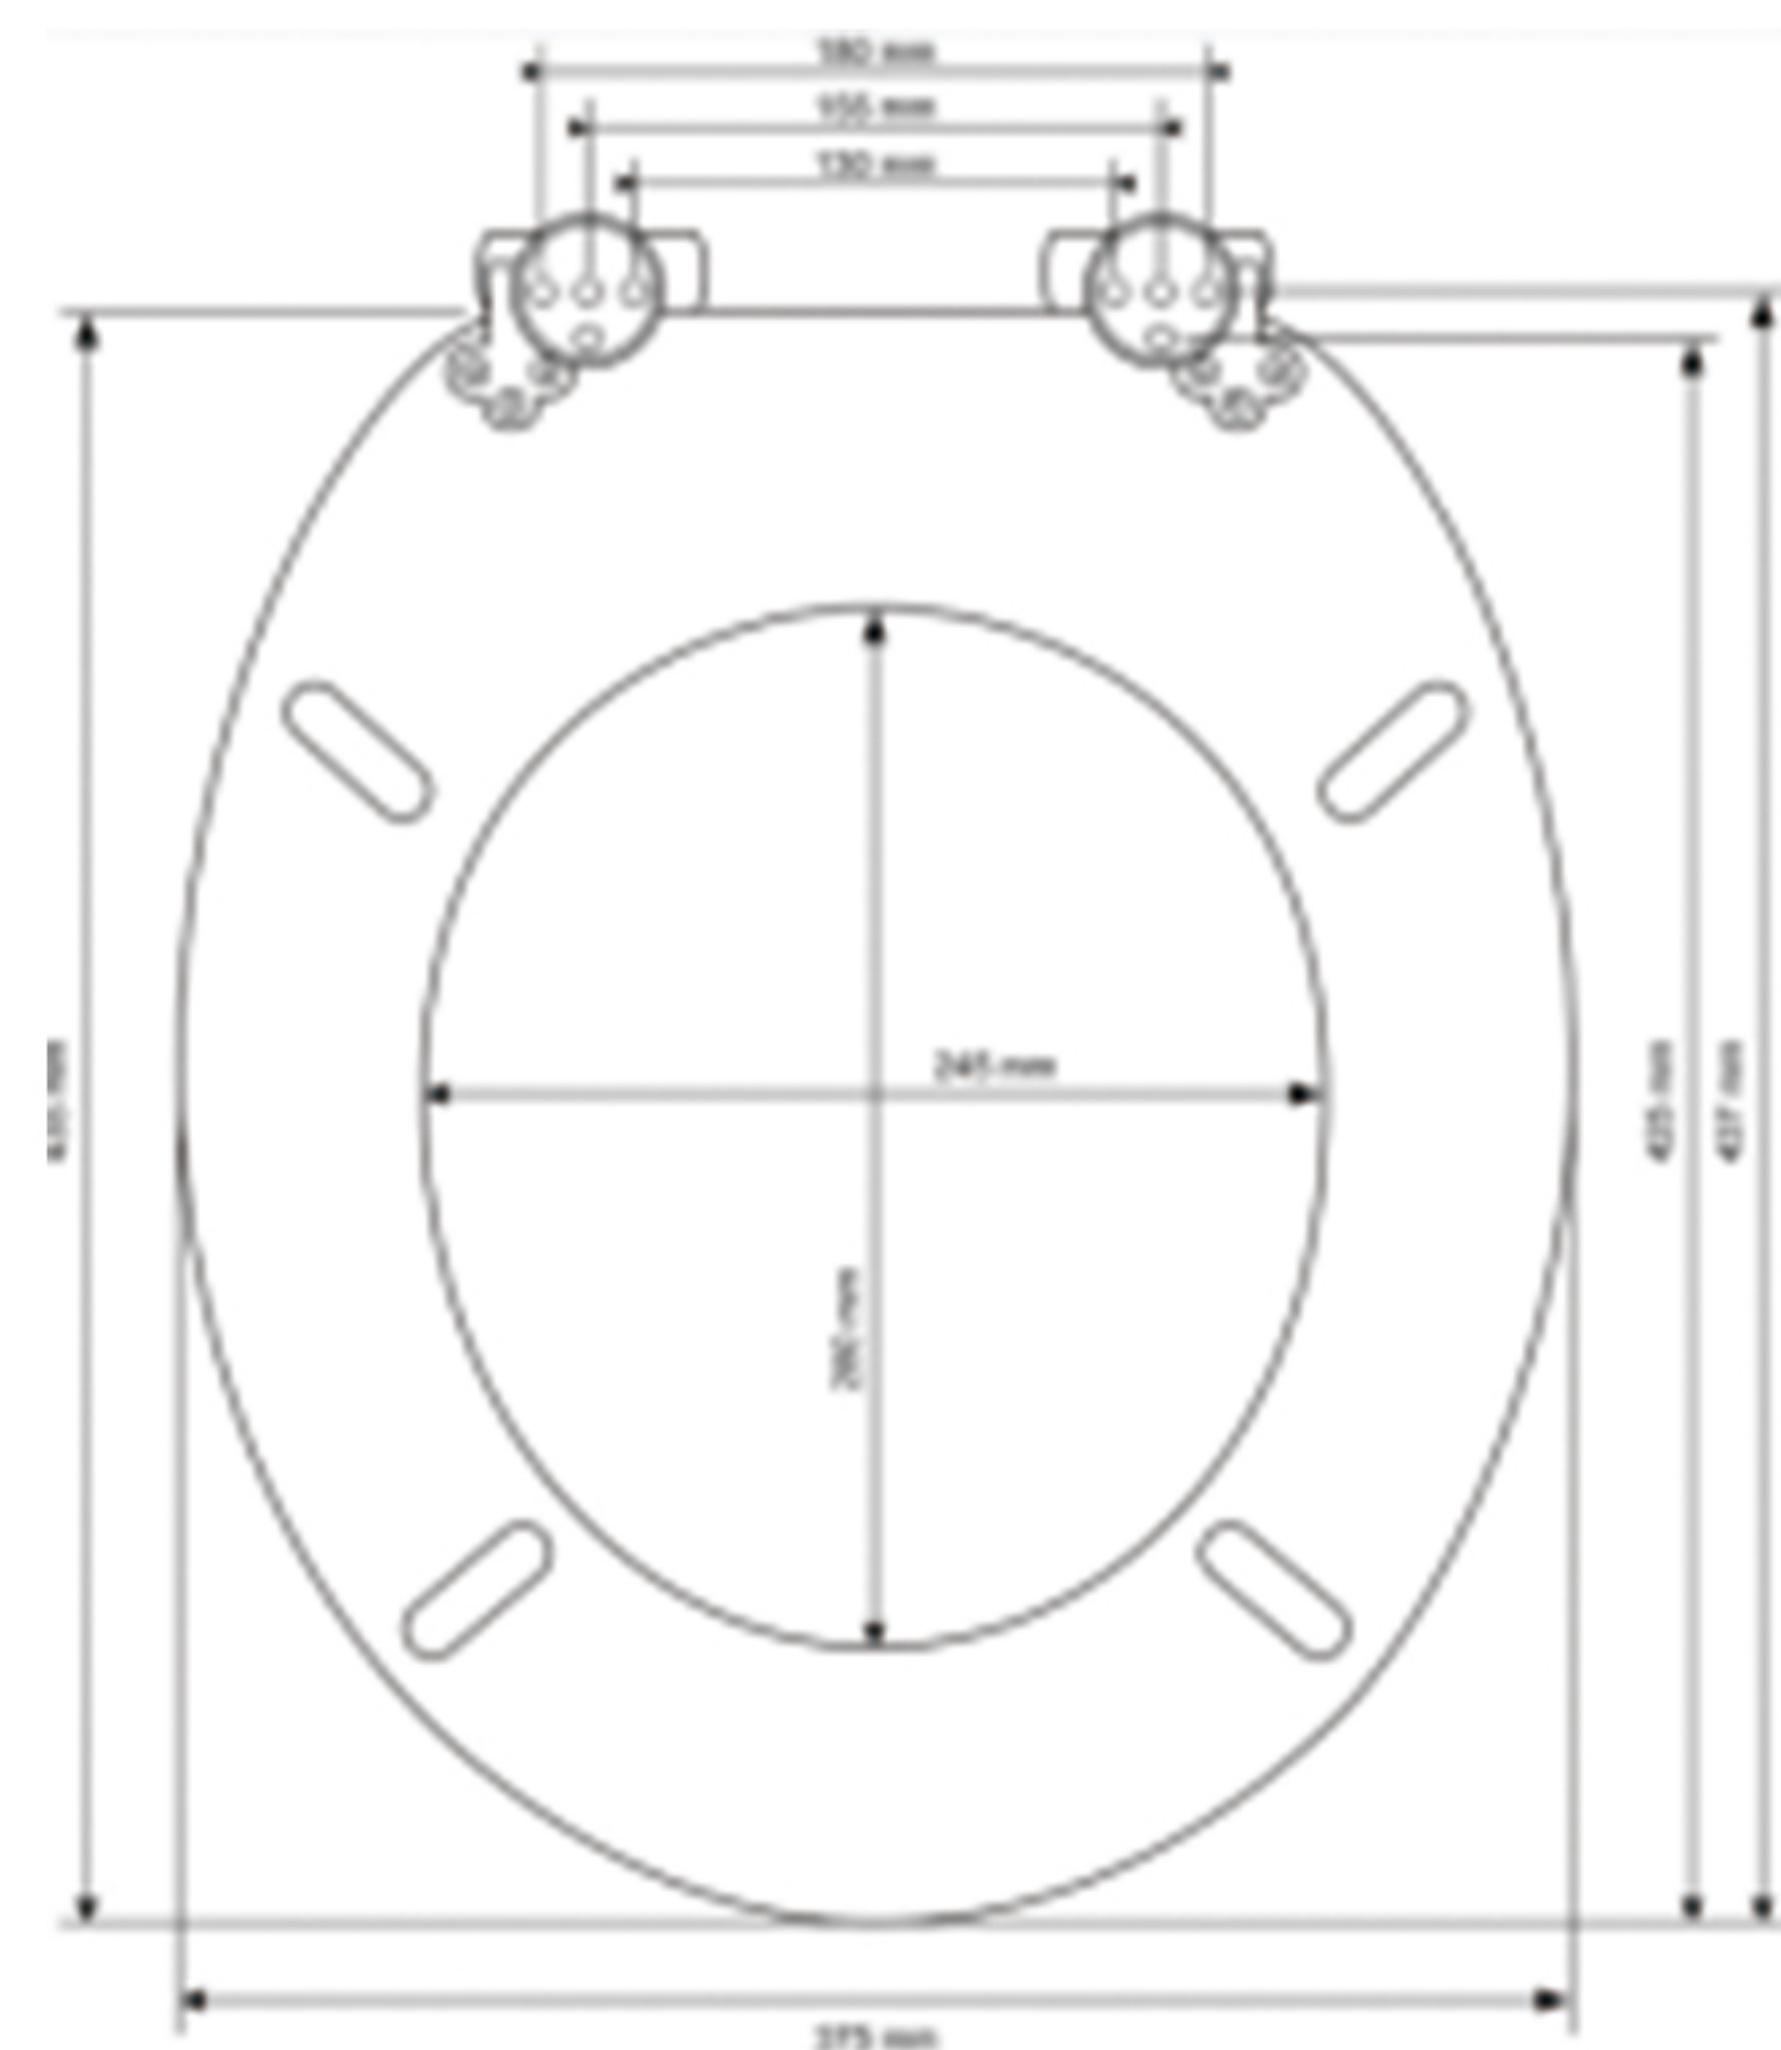

• Characteristics

- 15 cm Eco-friendly MDF plate of class E0
- Antibacterial and waterproof smooth PVC film
- Soft close zinc alloy hinge
- Standard size with variable hinges, suitable for universal standard toilets

• Specification

- Outer circle size: 37.5 x 43.5cm (W x L)
- Inner circle size: 24.5 x 28.0 cm (W x L)
- Adjustable hinges: 13 - 18 cm

SINGLE COLOR MDF TOILET SEAT

• Characteristics

- 15 cm Eco-friendly MDF plate of class E0
- Antibacterial and waterproof smooth PVC film
- Zinc alloy hinge without soft close function
- Standard size with variable hinges, suitable for universal standard toilets

• Specification

- Outer circle size: 37.5 x 43.5cm (W x L)
- Inner circle size: 24.5 x 28.0 cm (W x L)
- Adjustable hinges: 13 - 18 cm

WOOD DESIGN MDF TOILET SEAT

• Characteristics

- 15 cm Eco-friendly MDF plate of class E0
- Antibacterial and waterproof smooth PVC film
- Soft Close Zinc alloy hinge
- Standard size with variable hinges, suitable for universal standard toilets

• Specification

- Outer circle size: 37.5 x 43.5cm (W x L)
- Inner circle size: 24.5 x 28.0 cm (W x L)
- Adjustable hinges: 13 - 18 cm

AVAILABLE PATTERNS & CUSTOM

· monochrome ·

· grain ·

·printing·

CUSTOM PATTERNS