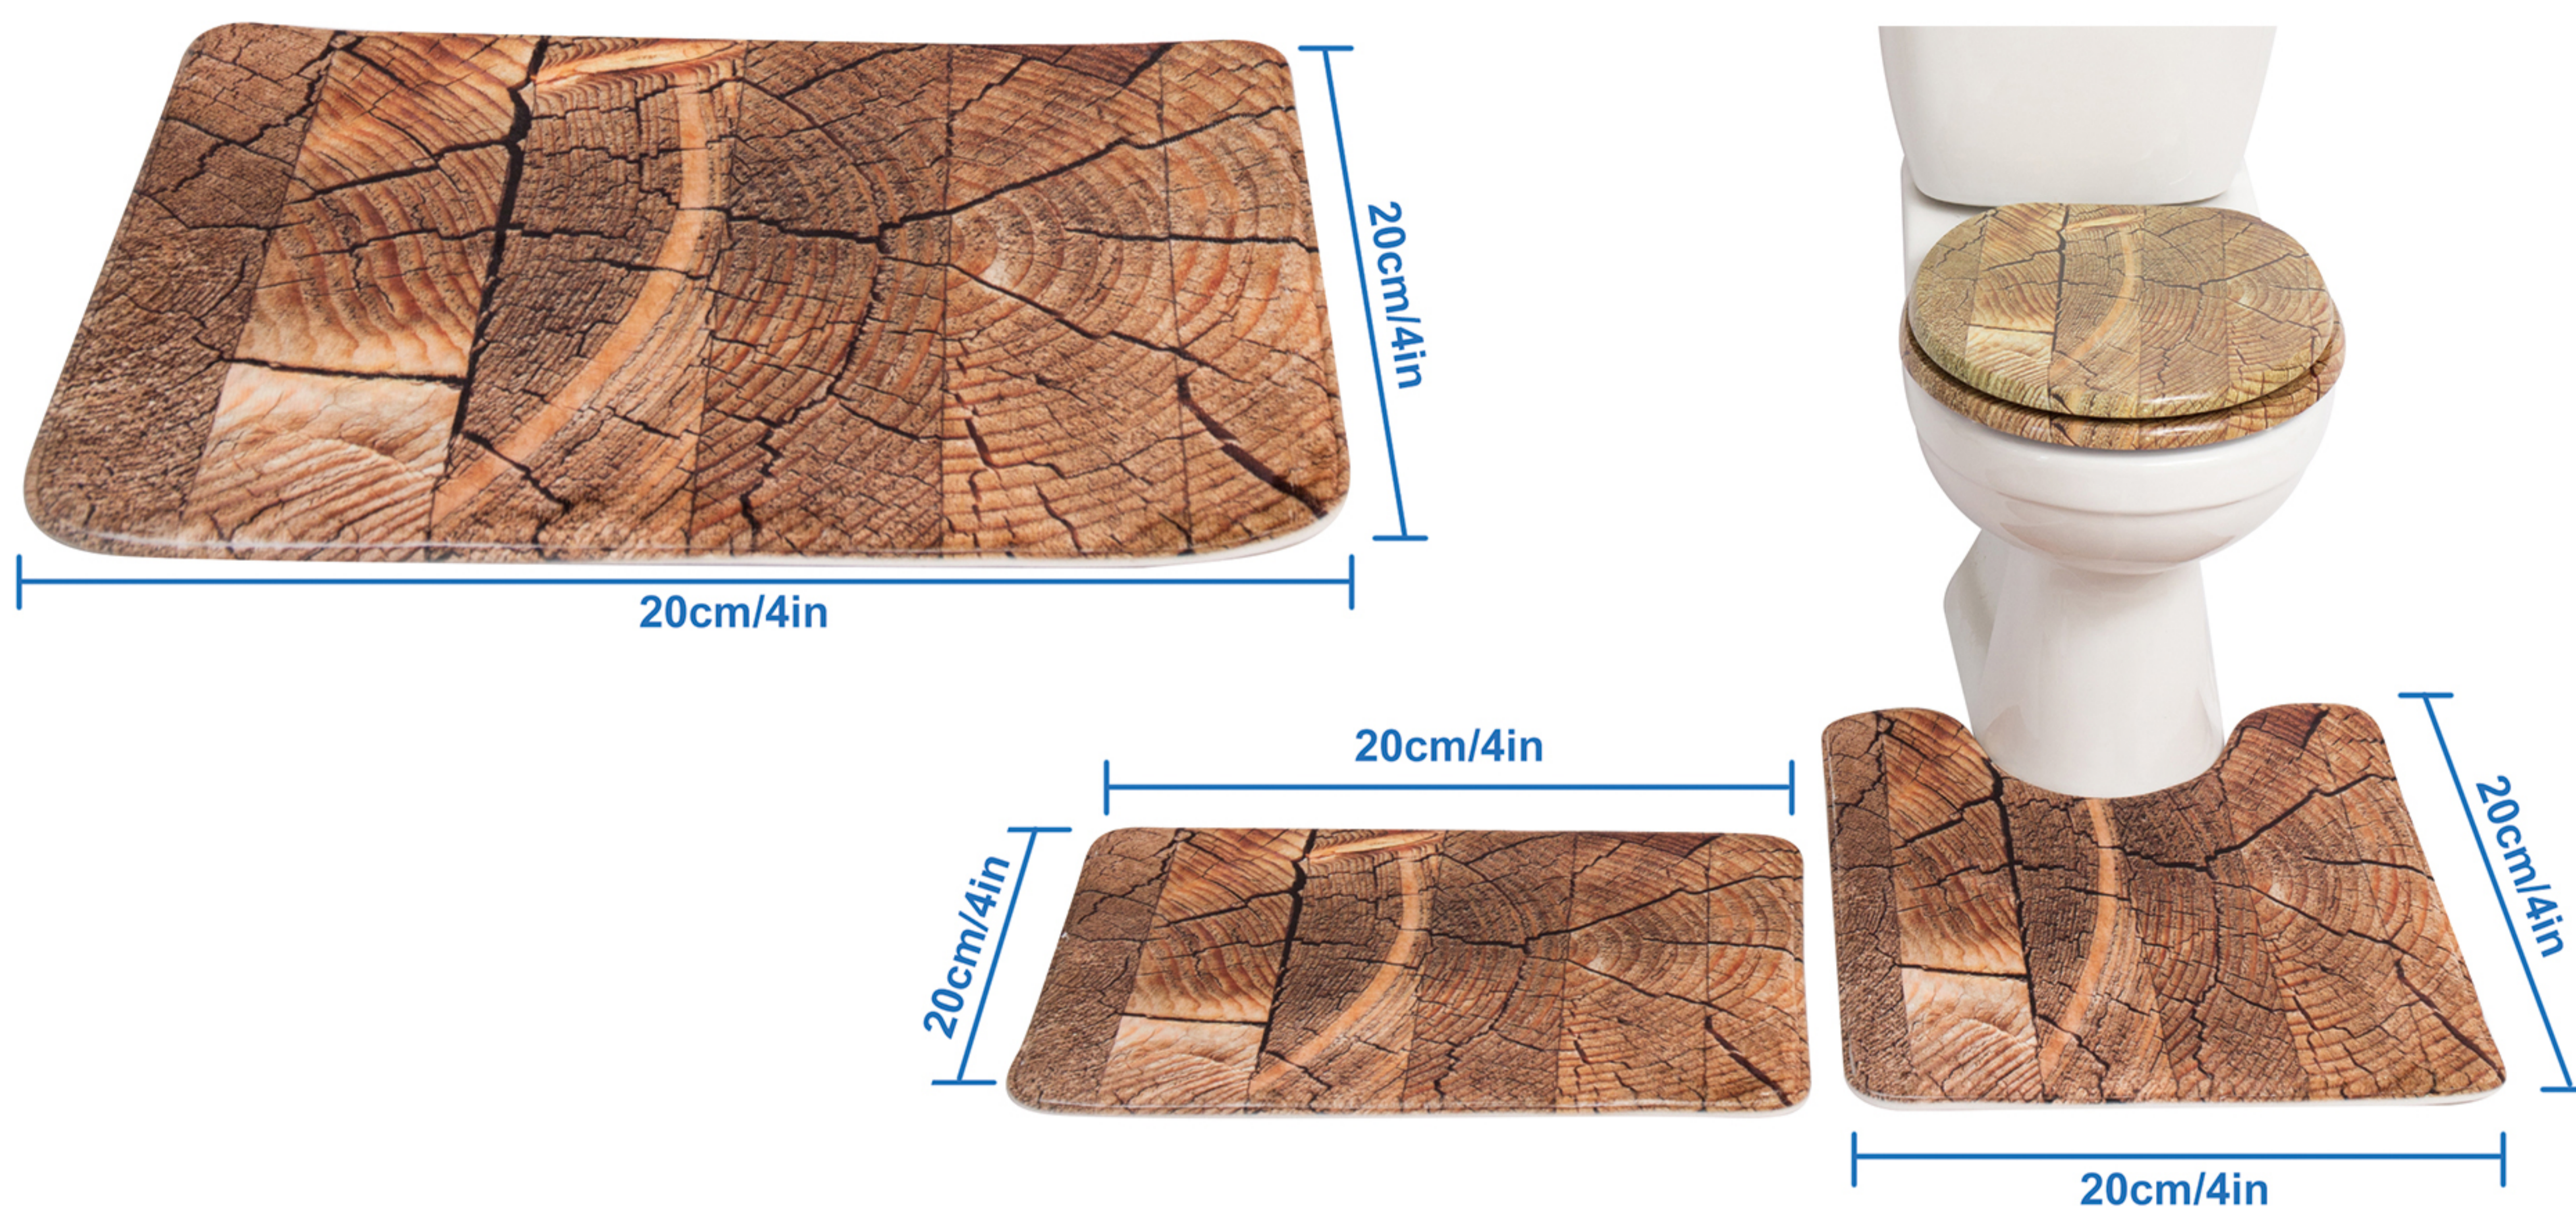

FLOOR MATS

· Product Size ·