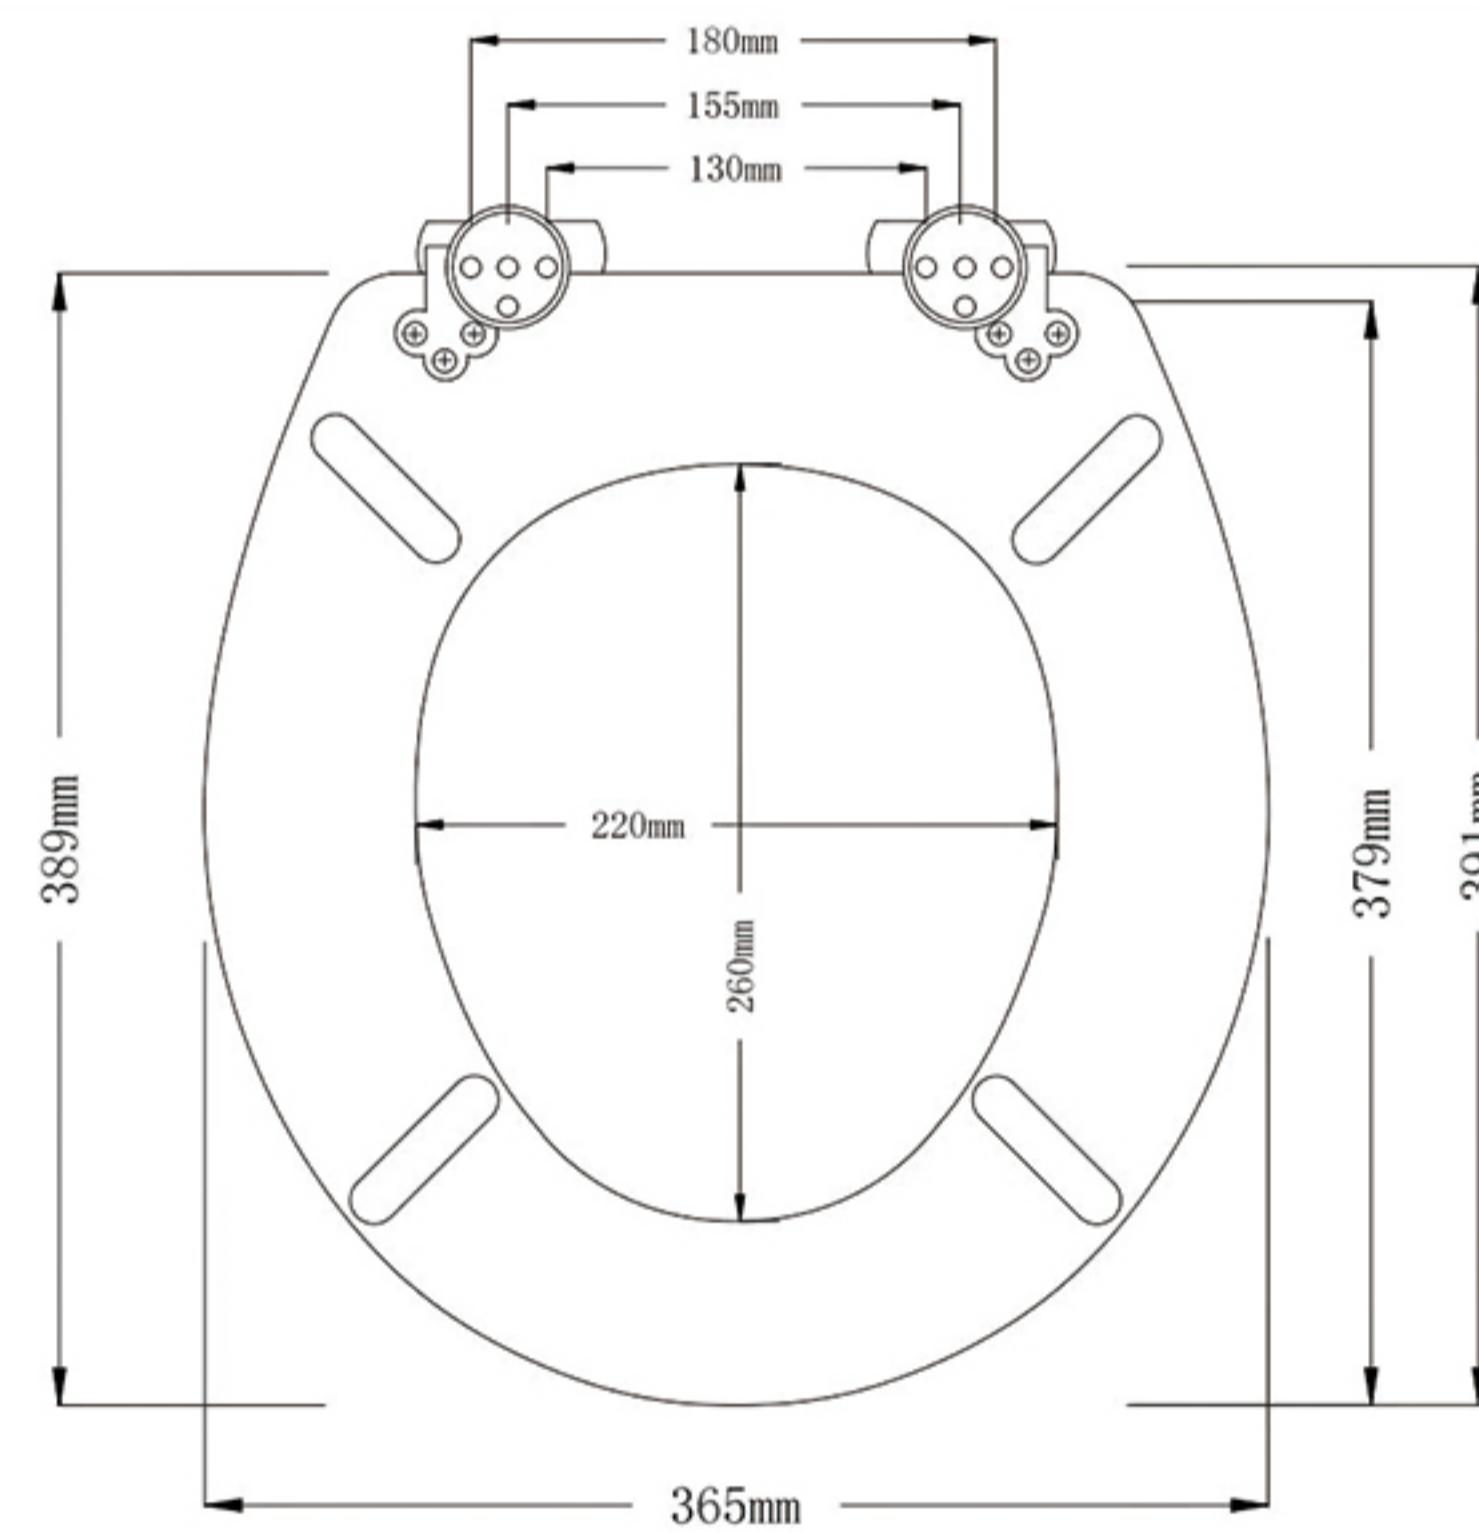

Round 17 inch toilet seat