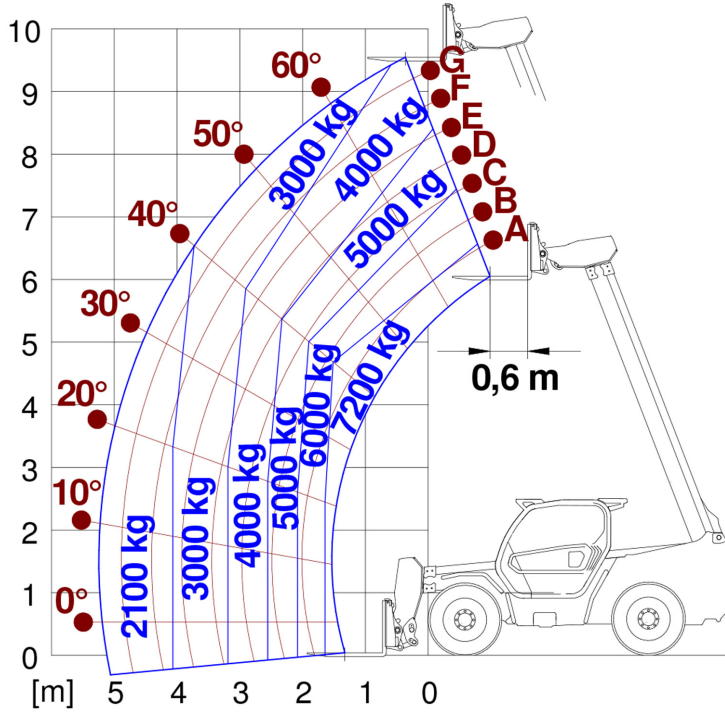

High capacity telehandlers

Panoramic 72.10

PERFORMANCE AND FEATURES

P72.10EE

Performance

Unladen weight (kg)	11300
Maximum load capacity (kg)	7200
Lift height (m)	9.55
Maximum reach (m)	5.2
Lift height at max. load capacity (m)	6.56
Reach at max. load capacity (m)	2
Load capacity at max. lift height (m)	4000
Load capacity at max. reach (kg)	2100
Boom side-shift (mm)	+/- 250
Frame levelling (%)	+/- 8
Boom section	2

Powertrain

Engine	Perkins 904J
Range/Cylinders	3600/4
Engine power (kW/HP)	85,9/115
Anti-pollution technology	Stage V - SCR + DPF + DOC
Reversible Fan	●
Maximum speed (km/h)	40
Fuel tank capacity (l)	140
AdBlue tank capacity (l)	18
Hydrostatic transmission	YES - 2V
EPD	STD
Joystick autoaccelerante	STD
Axles	Drop portal
Reducers	RR 700
Brakes	Dry discs

Hydraulic

Hydraulic pump	LS
Delivery / pressure (L / MIN - BAR)	108 - 250
Hydraulic oil tank capacity (l)	100
Auxiliary hydraulic service on boom	●
Rear service line	○

Cab

Cab finishing	ECO
ASCS	Full
FOPS II Cab	●
ROPS Cab	●
Controls	Electronic joystick control
Tilting cab	—
Reverse shuttle	Dual reverse

- not available
- standard
- optional

Dimensions

	P72.10EE		
A - Length	5480		
C - Wheelbase	2920		
F - Ground clearance	450		
H - Width	2240		
M - Cabin width	1010		
P - Height	2500		
R - Turning radius at wheels	3970		
S - Turning radius at forks	4990		