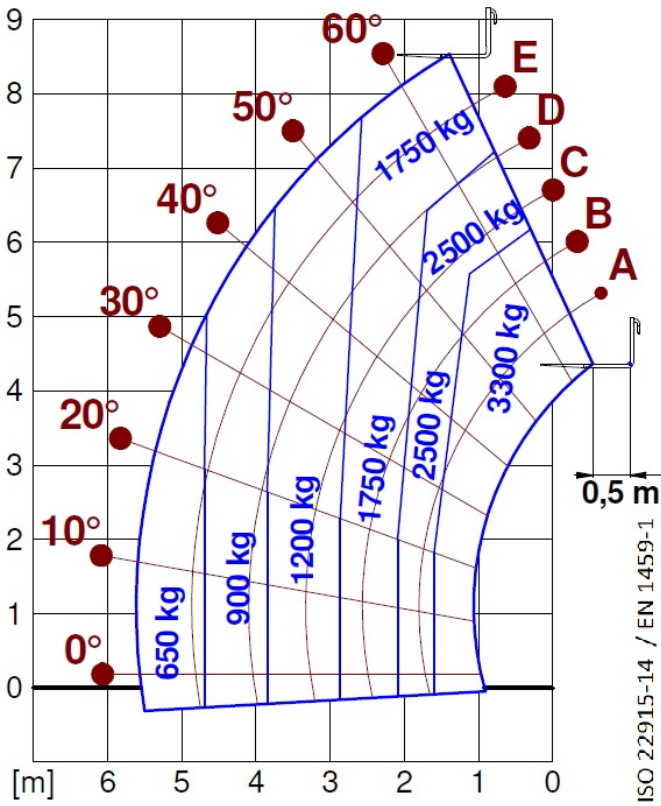

# Medium Capacity Telehandlers

Turbofarmer 33.9

**PERFORMANCE AND FEATURES****TF33.9-140****TF33.9-115EE****Performance**

Unladen weight (kg)	7300	7200	
Maximum load capacity (kg)	3300	3300	
Lift height (m)	8,6	8,6	
Maximum reach (m)	5,7	5,7	
Lift height at max. load capacity (m)	6,2	6,2	
Reach at max. load capacity (m)	1,6	1,6	
Load capacity at max. lift height (m)	1750	1750	
Load capacity at max. reach (kg)	650	650	
Boom side-shift (mm)	-	-	
Frame levelling (%)	-	-	
Boom section	3	3	

- not available
- standard
- optional

3-point rear linkage

Dimensions

	TF33.9-140	TF33.9-115EE	
A - Length	4330	990	
C - Wheelbase	2740	3910	
F - Ground clearance	380	380	
H - Width	2250	2250	
M - Cabin width	1010	1010	
P - Height	2240	2240	
R - Turning radius at wheels	4095	4095	
S - Turning radius at forks	4740	4740	