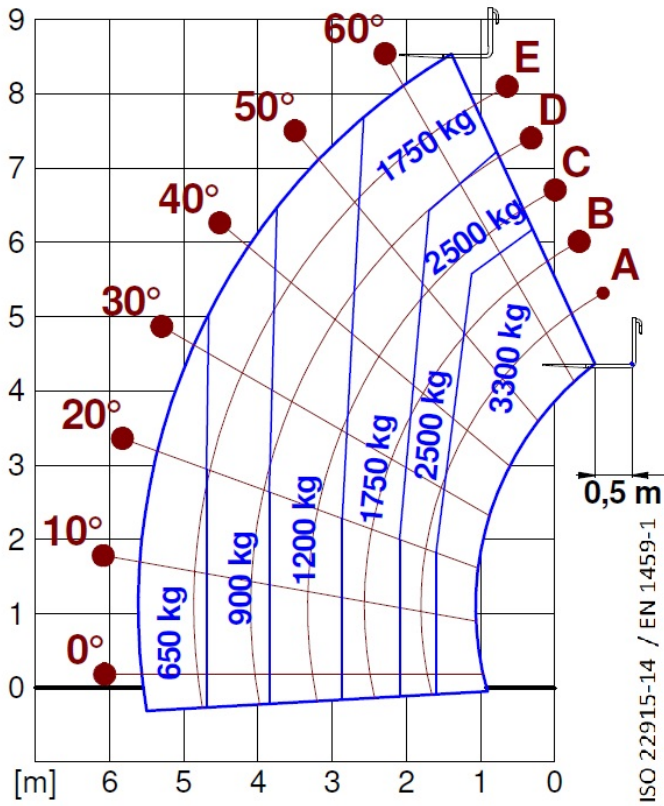

Medium Capacity Telehandlers

Turbofarmer 33.9

**PERFORMANCE AND FEATURES****TF33.9CS-140****TF33.9-140****Performance**

Unladen weight (kg)	7450	7300
Maximum load capacity (kg)	3300	3300
Lift height (m)	8,6	8,6
Maximum reach (m)	5,7	5,7
Lift height at max. load capacity (m)	6,2	6,2
Reach at max. load capacity (m)	1,6	1,6
Load capacity at max. lift height (m)	1750	1750
Load capacity at max. reach (kg)	650	650
Boom side-shift (mm)	-	-
Frame levelling (%)	-	-
Boom section	3	3

**Powertrain**

Engine	Deutz TCD 3.6	Deutz TCD 3.6
Range/Cylinders	3600/4	3600/4
Engine power (kW/HP)	100/136	100/136
Anti-pollution technology	Stage V - SCR + DPF + DOC	Stage V - SCR + DPF + DOC
Reversible Fan	●	●
Maximum speed (km/h)	40	40
Fuel tank capacity (l)	85	85
AdBlue tank capacity (l)	12	12
Hydrostatic transmission	YES - 2V	YES - 2V
EPD	PLUS	PLUS
Joystick autoaccelerante	STD	STD
Axles	Axial	Axial
Reducers	Epicyclic	Epicyclic
Brakes	Dry discs	Dry discs

**Hydraulic**

Hydraulic pump	LS+FS	LS+FS
Delivery / pressure (L / MIN - BAR)	125 - 210	125 - 210
Hydraulic oil tank capacity (l)	85	85
Auxiliary hydraulic service on boom	●	●
Rear service line	○	○

**Cab**

— not available
 ● standard
 ○ optional

Dimensions

	TF33.9CS-140	TF33.9-140	
A - Length	4330	990	
C - Wheelbase	2740	3910	
F - Ground clearance	380	380	
H - Width	2250	2250	
M - Cabin width	1010	1010	
P - Height	2300	2240	
R - Turning radius at wheels	4095	4095	
S - Turning radius at forks	4740	4740	