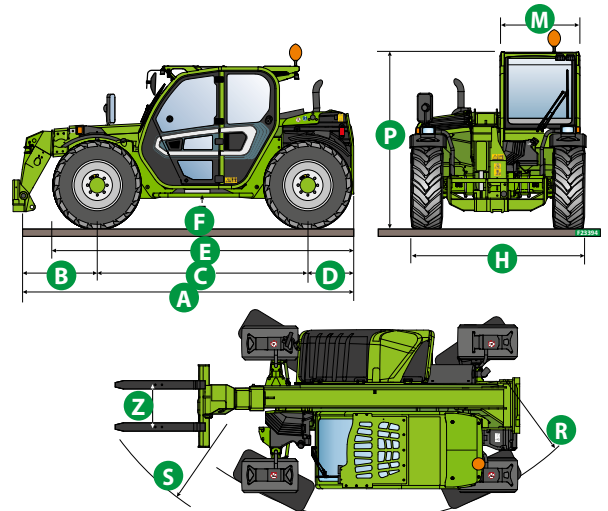

Dimensions

	TF33.9 140EE4	TF33.9CS 140EE4	
A (inch)	170.5	170.5	
B (inch)	39.0	39.0	
C (inch)	107.9	107.9	
D (inch)	23.6	23.6	
E (inch)	153.9	153.9	
F (inch)	15.0	15.0	
H (inch)	88.6	88.6	
M (inch)	39.8	39.8	
P (inch)	88.2	90.6	
R (inch)	161.2	161.2	
S (inch)	186.6	186.6	
Z (inch)	33.5	33.5