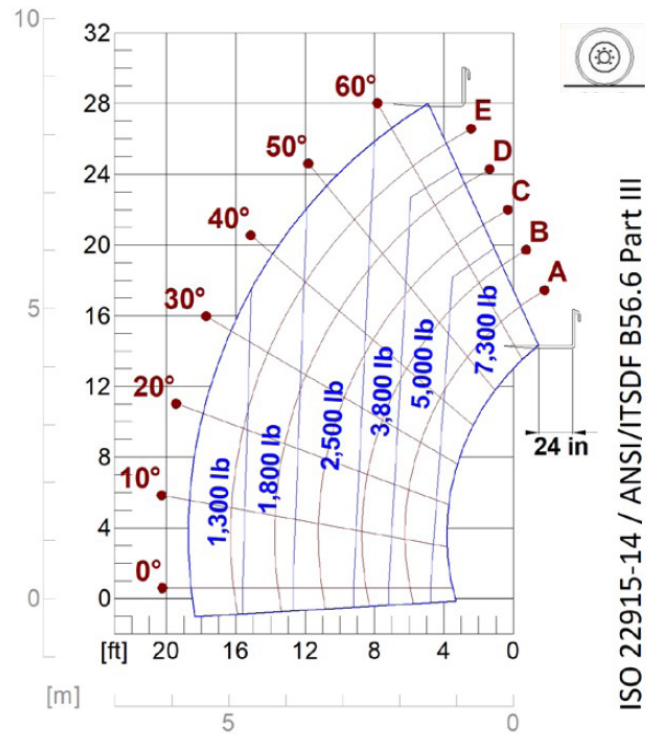

- Not Available
● Standard
○ Optional

TF33.9-140EE4

Dimensions

	TF33.9 140EE4	TF33.9CS 140EE4	
A (inch)	170.5	170.5	
B (inch)	39.0	39.0	
C (inch)	107.9	107.9	
D (inch)	23.6	23.6	
E (inch)	153.9	153.9	
F (inch)	15.0	15.0	
H (inch)	88.6	88.6	
M (inch)	39.8	39.8	
P (inch)	88.2	90.6	
R (inch)	161.2	161.2	
S (inch)	186.6	186.6	
Z (inch)	33.5	33.5	