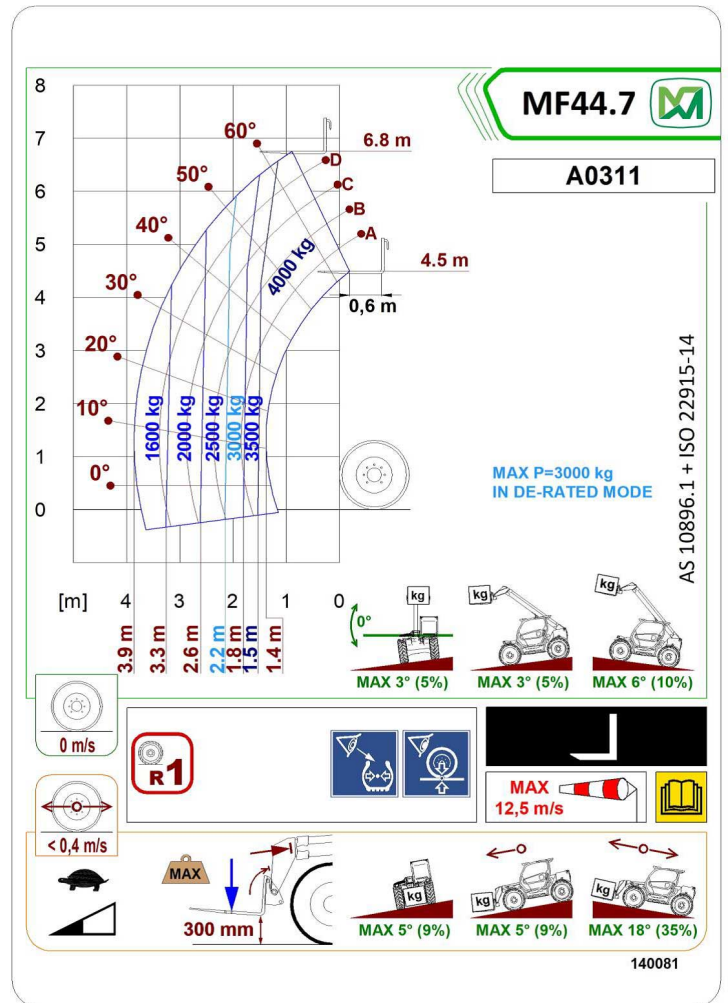

Tractors telehandlers

Multifarmer 44.7

PERFORMANCE AND FEATURES

MF44.7CS-170EE-CVTRONIC

Performance

Unladen weight (kg)	9450
Maximum load capacity (kg)	4400
Lift height (m)	6.8
Maximum reach (m)	3.6
Lift height at max. load capacity (m)	6.8
Reach at max. load capacity (m)	1.7
Load capacity at max. lift height (m)	4400
Load capacity at max. reach (kg)	1900
Boom side-shift (mm)	-
Frame levelling (%)	+/-8
Boom section	2

Powertrain

Engine	FPT NEF45
Range/Cylinders	4500/4
Engine power (kW/HP)	125/170
Anti-pollution technology	Stage V - SCR + DPF + DOC
Reversible Fan	○
Maximum speed (km/h)	40
Fuel tank capacity (l)	140
AdBlue tank capacity (l)	-
Hydrostatic transmission	CVTronic
EPD	PLUS
Joystick autoaccelerante	●
Axles	Axial
Reducers	Epicyclic
Brakes	Dry discs
Automatic parking brake	●

Hydraulic

Hydraulic pump	LS + FS
Delivery / pressure (L / MIN - BAR)	140 - 210
Hydraulic oil tank capacity (l)	100
Auxiliary hydraulic service on boom	●
Rear service line	4 - STD

Cab

Cab finishing	PREMIUM
ASCS	Full
FOPS II Cab	●
ROPS Cab	●
Controls	Electronic joystick control
Tilting cab	-
Reverse shuttle	Dual reverse

- not available
- standard
- optional

Dimensions

	MF44.7CS-170EE-CVTRONIC		
A - Length	5370		
C - Wheelbase	2950		
F - Ground clearance	440		
H - Width	2400		
M - Cabin width	1010		
P - Height	2590		
R - Turning radius at wheels	4090		
S - Turning radius at forks	4860		