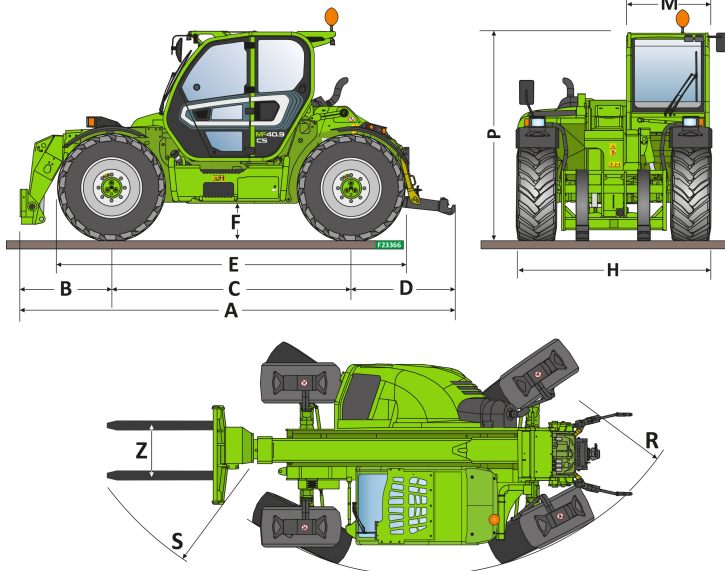

Tractors telehandlers

Multifarmer 44.7

PERFORMANCE AND FEATURES

MF44.7CS-170EE-CVTRONIC

Performance

Unladen weight (kg)	9450
Maximum load capacity (kg)	4400
Lift height (m)	6.8
Maximum reach (m)	3.6
Lift height at max. load capacity (m)	6.8
Reach at max. load capacity (m)	1.7
Load capacity at max. lift height (m)	4400
Load capacity at max. reach (kg)	1900
Boom side-shift (mm)	-
Frame levelling (%)	+/-8
Boom section	2

Hydraulic

Hydraulic pump	LS + FS
Delivery / pressure (L / MIN - BAR)	140 - 210
Hydraulic oil tank capacity (l)	100
Auxiliary hydraulic service on boom	●
Rear service line	4 - STD

Cab

Cab finishing	PREMIUM
ASCS	Full
FOPS II Cab	●
ROPS Cab	●
Controls	Electronic joystick control
Tilting cab	-
Reverse shuttle	Dual reverse

Configuration

Hydropneumatic Suspension CS Merlo	●		
Hydropneumatic Suspension BSS Merlo	○		
Hydropneumatic Suspension EAS Merlo	-		
Work lights on cab	●		
Sun-shade in the cab	●		
Tac-lock	●		
Pre-arrangement for aerial work platform	○		
Two floating forks	●		
Pedal Inching-Control	●		
Permanent four-wheel drive	●		
All wheel steering	●		
Three steering way	●	"	"
Standard tyres	500/70-R24		
OPT tyres	600/55 -26.5"		
Hydraulically controlled stabilizers	-		
Turret rotation	-		
Tractor type approval	-		
Pneumatic brakes (ton)	○		
Hydraulic brakes (ton)	○		
PTO	●		

- not available
- standard
- optional

Dimensions

	MF44.7CS-170EE-CVTRONIC		
A - Length	5370		
C - Wheelbase	2950		
F - Ground clearance	440		
H - Width	2400		
M - Cabin width	1010		
P - Height	2590		
R - Turning radius at wheels	4090		
S - Turning radius at forks	4860		