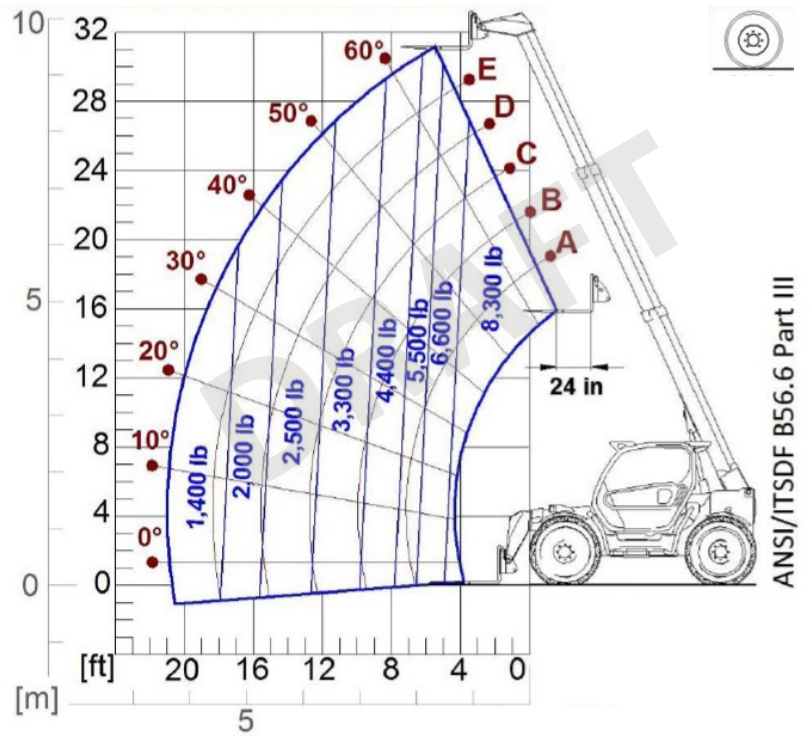

TF38.10TTCS-140EE4

Dimensions

	TF38.10 TTCS 140EE4		
A (inch)	187.4		
B (inch)	49.0		
C (inch)	110.6		
D (inch)	27.8		
E (inch)	161.6		
F (inch)	18.1		
H (inch)	90.9		
M (inch)	39.8		
P (inch)	99.6		
R (inch)	156.9		
S (inch)	189.0		
Z (inch)	33.5