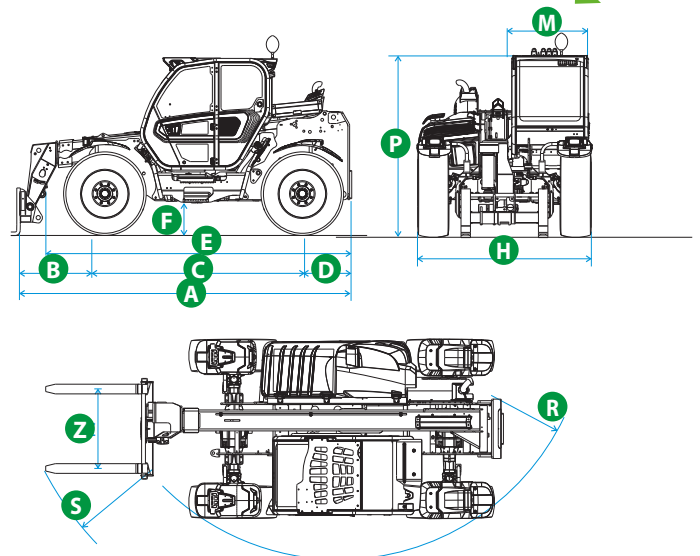

Dimensions

	TF38.10 TTCS 140EE4		
A (inch)	187.4		
B (inch)	49.0		
C (inch)	110.6		
D (inch)	27.8		
E (inch)	161.6		
F (inch)	18.1		
H (inch)	90.9		
M (inch)	39.8		
P (inch)	99.6		
R (inch)	156.9		
S (inch)	189.0		
Z (inch)	33.5