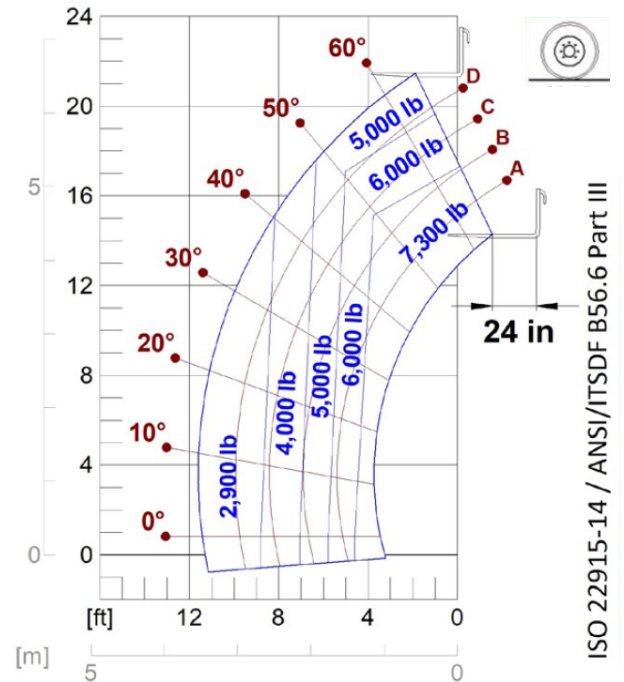

Load charts

TF33.7-115EE4

Dimensions

	TF33.7EE		
A (inch)	169.7		
B (inch)	38.2		
C (inch)	107.9		
D (inch)	23.6		
E (inch)	153.9		
F (inch)	11.4		
H (inch)	82.7		
M (inch)	39.8		
P (inch)	83.5		
R (inch)	154.7		
S (inch)	183.5		
Z (inch)	33.5