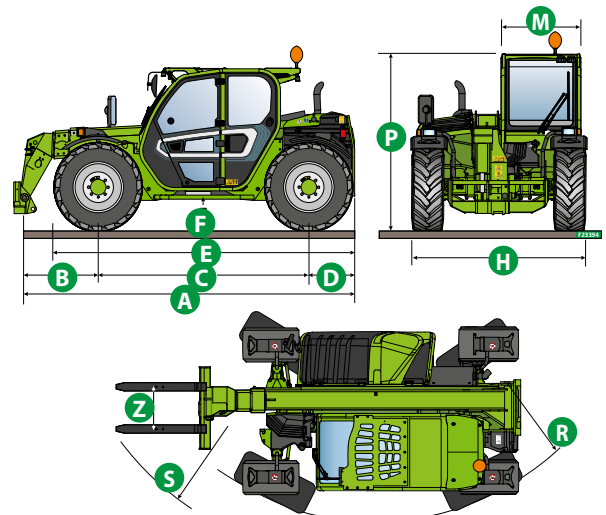

Load charts

TF33.7-115EE4

Dimensions

	TF33.7EE		
A (inch)	169.7		
B (inch)	38.2		
C (inch)	107.9		
D (inch)	23.6		
E (inch)	153.9		
F (inch)	11.4		
H (inch)	82.7		
M (inch)	39.8		
P (inch)	83.5		
R (inch)	154.7		
S (inch)	183.5		
Z (inch)	33.5