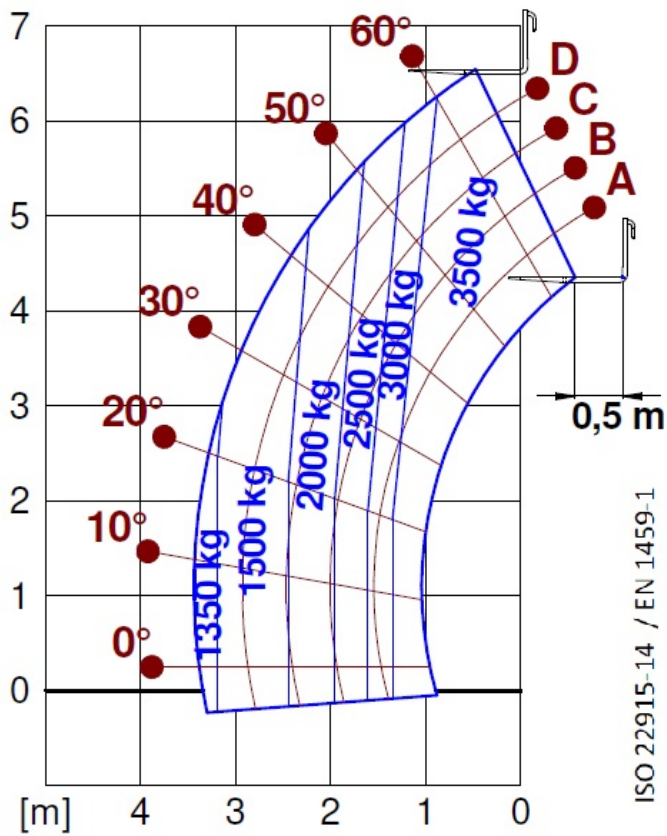

Hydraulic brakes (ton)

○

○

PTO

3-point rear linkage

— not available
 ● standard
 ○ optional

Dimensions

	TF35.7CS-140	TF35.7-140	
A - Length	4310	970	
C - Wheelbase	2740	3910	
F - Ground clearance	380	380	
H - Width	2250	2250	
M - Cabin width	1010	1010	
P - Height	2300	2240	
R - Turning radius at wheels	4095	4095	
S - Turning radius at forks	4740	4740	