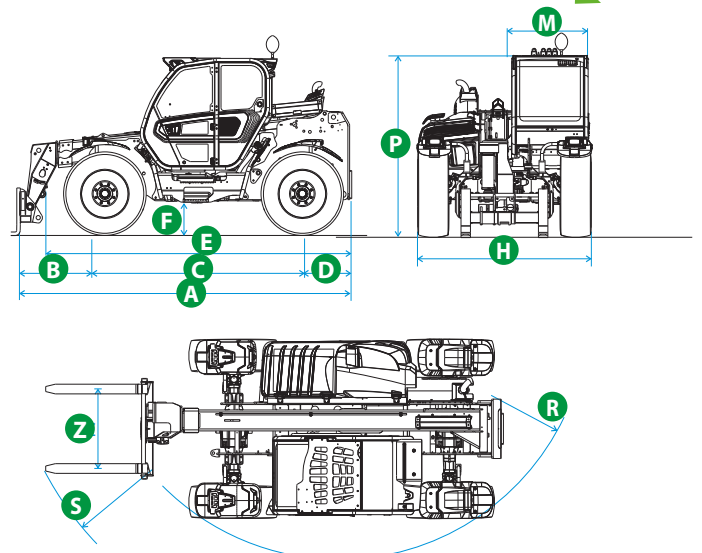

Load charts

TF42.7CS-140EE4

Dimensions

	TF42.7EE		
A (inch)	186.2		
B (inch)	47.8		
C (inch)	110.6		
D (inch)	27.8		
E (inch)	161.6		
F (inch)	18.1		
H (inch)	90.9		
M (inch)	39.8		
P (inch)	99.6		
R (inch)	156.9		
S (inch)	189.0		
Z (inch)	33.5