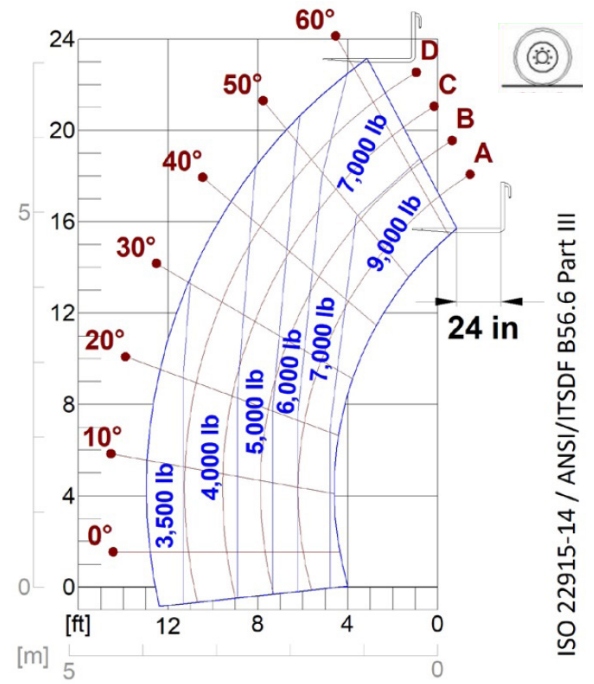

Load charts

TF42.7CS-140EE4

Dimensions

	TF42.7EE		
A (inch)	186.2		
B (inch)	47.8		
C (inch)	110.6		
D (inch)	27.8		
E (inch)	161.6		
F (inch)	18.1		
H (inch)	90.9		
M (inch)	39.8		
P (inch)	99.6		
R (inch)	156.9		
S (inch)	189.0		
Z (inch)	33.5