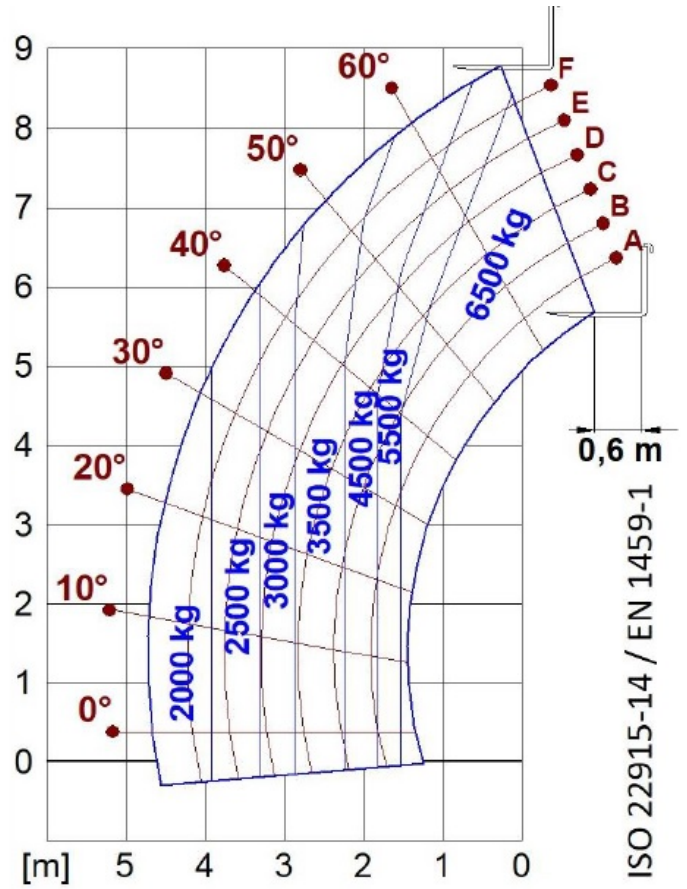

High capacity telehandlers

Turbofarmer 65.9

**PERFORMANCE AND FEATURES****TF65.9TCS-170EE-HF****Performance**

Unladen weight (kg)	11200
Maximum load capacity (kg)	6500
Lift height (m)	8.8
Maximum reach (m)	4.7
Lift height at max. load capacity (m)	7
Reach at max. load capacity (m)	1.5
Load capacity at max. lift height (m)	4500
Load capacity at max. reach (kg)	2000
Boom side-shift (mm)	-
Frame levelling (%)	+/-8
Boom section	2

**Powertrain**

Engine	FPT NEF45
Range/Cylinders	4500/4
Engine power (kW/HP)	125/170
Anti-pollution technology	Stage V - SCR + DOC + DPF
Reversible Fan	○
Maximum speed (km/h)	40
Fuel tank capacity (l)	140
AdBlue tank capacity (l)	18
Hydrostatic transmission	YES - 2V
EPD	PLUS
Joystick autoaccelerante	STD
Axles	Axial
Reducers	Epicyclic
Brakes	Dry discs

**Hydraulic**

Hydraulic pump	HF
Delivery / pressure (L / MIN - BAR)	160 - 250
Hydraulic oil tank capacity (l)	100
Auxiliary hydraulic service on boom	●
Rear service line	○

**Cab**

Cab finishing	PREMIUM
ASCS	Full
FOPS II Cab	●
ROPS Cab	●
Controls	Electronic joystick control
Tilting cab	—
Reverse shuttle	Dual reverse

- not available
- standard
- optional

Dimensions

	TF65.9TCS-170EE-HF		
A - Length	5260		
C - Wheelbase	3050		
F - Ground clearance	440		
H - Width	2400		
M - Cabin width	1010		
P - Height	2510		
R - Turning radius at wheels	4560		
S - Turning radius at forks	5325		