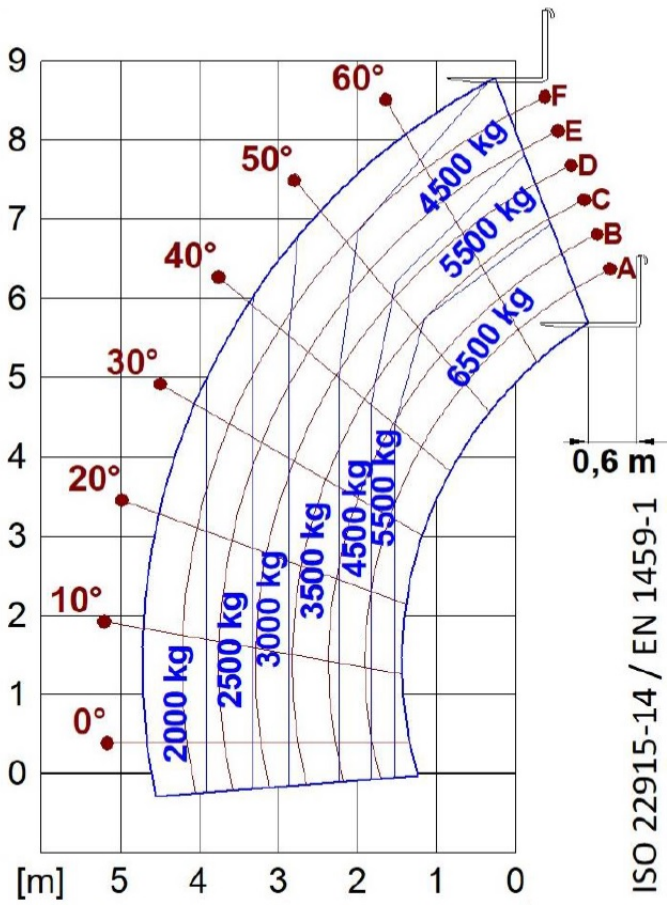

High capacity telehandlers

Turbofarmer 65.9

**PERFORMANCE AND FEATURES****TF65.9TCS-170EE-HF****Performance**

Unladen weight (kg)	11200
Maximum load capacity (kg)	6500
Lift height (m)	8.8
Maximum reach (m)	4.7
Lift height at max. load capacity (m)	7
Reach at max. load capacity (m)	1.5
Load capacity at max. lift height (m)	4500
Load capacity at max. reach (kg)	2000
Boom side-shift (mm)	-
Frame levelling (%)	+/-8
Boom section	2

**Powertrain**

Engine	FPT NEF45
Range/Cylinders	4500/4
Engine power (kW/HP)	125/170
Anti-pollution technology	Stage V - SCR + DOC + DPF
Reversible Fan	○
Maximum speed (km/h)	40
Fuel tank capacity (l)	140
AdBlue tank capacity (l)	18
Hydrostatic transmission	YES - 2V
EPD	PLUS
Joystick autoaccelerante	STD
Axles	Axial
Reducers	Epicyclic
Brakes	Dry discs

**Hydraulic**

Hydraulic pump	HF
Delivery / pressure (L / MIN - BAR)	160 - 250
Hydraulic oil tank capacity (l)	100
Auxiliary hydraulic service on boom	●
Rear service line	○

**Cab**

Cab finishing	PREMIUM
ASCS	Full
FOPS II Cab	●
ROPS Cab	●
Controls	Electronic joystick control
Tilting cab	—
Reverse shuttle	Dual reverse

- not available
- standard
- optional

Dimensions

	TF65.9TCS-170EE-HF		
A - Length	5260		
C - Wheelbase	3050		
F - Ground clearance	440		
H - Width	2400		
M - Cabin width	1010		
P - Height	2510		
R - Turning radius at wheels	4560		
S - Turning radius at forks	5325		