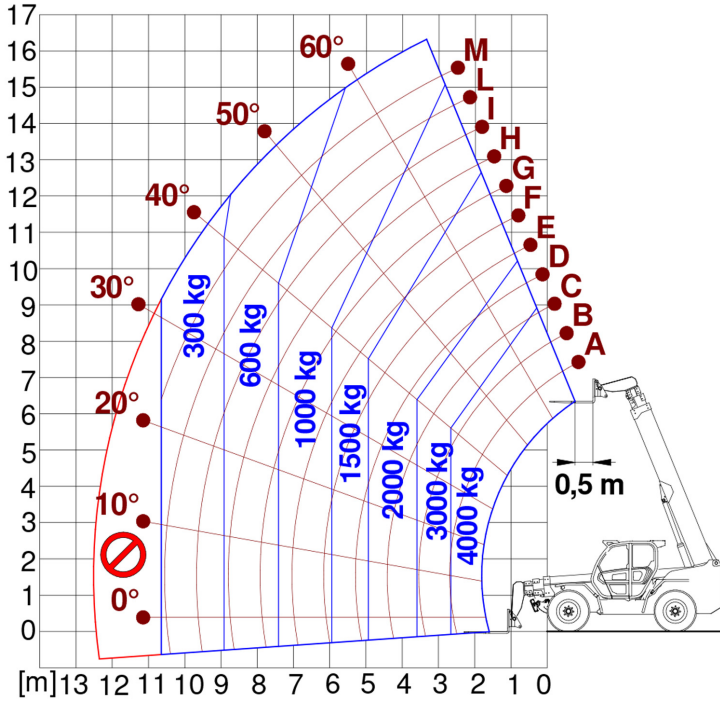

# Stabilized telehandlers

Panoramic 40.17

**PERFORMANCE AND FEATURES****P40.17EE****Performance**

Unladen weight (kg)	11670
Maximum load capacity (kg)	4000
Lift height (m)	16.6
Maximum reach (m)	12.47
Lift height at max. load capacity (m)	10.3
Reach at max. load capacity (m)	4.06
Load capacity at max. lift height (m)	2500
Load capacity at max. reach (kg)	600
Boom side-shift (mm)	+/- 435
Frame levelling (%)	+/- 8
Boom section	3

**Hydraulic**

Hydraulic pump	LS
Delivery / pressure (L / MIN - BAR)	104 - 250
Hydraulic oil tank capacity (l)	100
Auxiliary hydraulic service on boom	●
Rear service line	○

**Cab**

Cab finishing	ECO
ASCS	Light
FOPS II Cab	●
ROPS Cab	●
Controls	Electronic joystick control
Tilting cab	—
Reverse shuttle	Dual reverse

## Diagramma di carico

## Dimensions

	P40.17EE		
A - Length	5970		
C - Wheelbase	2950		
F - Ground clearance	450		
H - Width	2420		
M - Cabin width	1010		
P - Height	2500		
R - Turning radius at wheels	4050		
S - Turning radius at forks	5160		