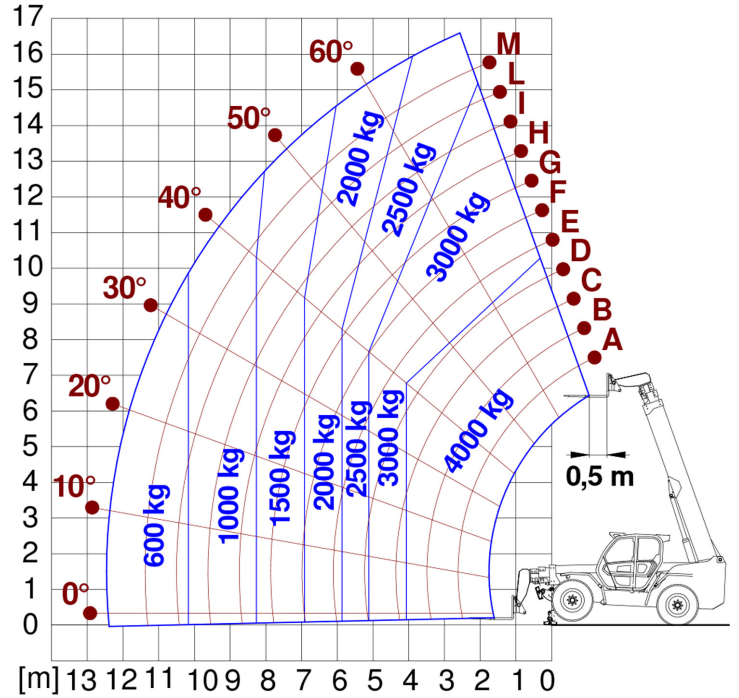

# Stabilized telehandlers

Panoramic 40.17

**PERFORMANCE AND FEATURES****P40.17EE****Performance**

Unladen weight (kg)	11670
Maximum load capacity (kg)	4000
Lift height (m)	16.6
Maximum reach (m)	12.47
Lift height at max. load capacity (m)	10.3
Reach at max. load capacity (m)	4.06
Load capacity at max. lift height (m)	2500
Load capacity at max. reach (kg)	600
Boom side-shift (mm)	+/- 435
Frame levelling (%)	+/- 8
Boom section	3

**Hydraulic**

Hydraulic pump	LS
Delivery / pressure (L / MIN - BAR)	104 - 250
Hydraulic oil tank capacity (l)	100
Auxiliary hydraulic service on boom	●
Rear service line	○

**Cab**

Cab finishing	ECO
ASCS	Light
FOPS II Cab	●
ROPS Cab	●
Controls	Electronic joystick control
Tilting cab	—
Reverse shuttle	Dual reverse

## Diagramma di carico

## Dimensions

	P40.17EE		
A - Length	5970		
C - Wheelbase	2950		
F - Ground clearance	450		
H - Width	2420		
M - Cabin width	1010		
P - Height	2500		
R - Turning radius at wheels	4050		
S - Turning radius at forks	5160		