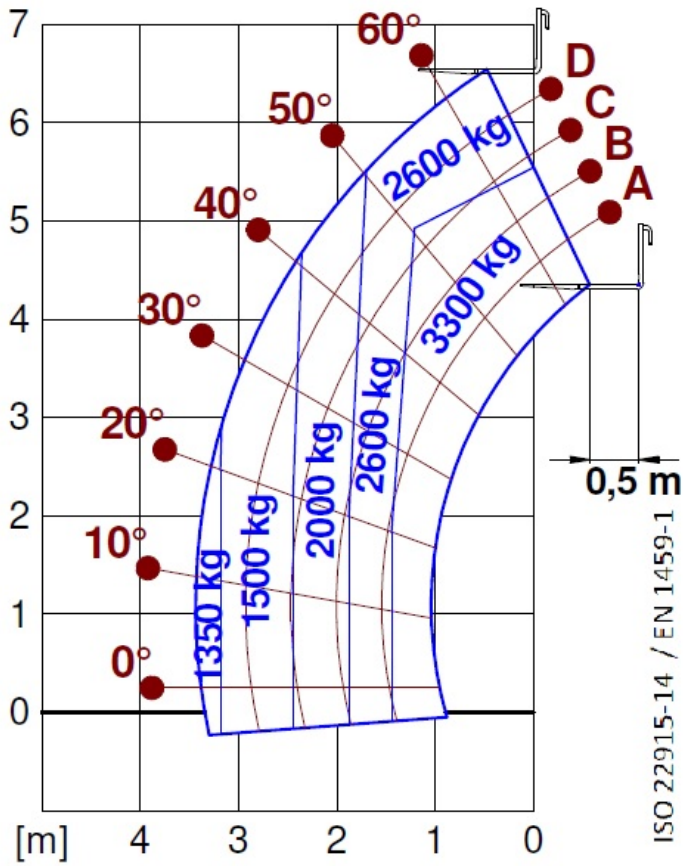

Compact Telehandlers

Turbofarmer 33.7

**PERFORMANCE AND FEATURES****TF33.7-115LEE****TF33.7-115EE****Performance**

Unladen weight (kg)	6600	6600	
Maximum load capacity (kg)	3300	3000	
Lift height (m)	6,6	6,5	
Maximum reach (m)	3,5	3,5	
Lift height at max. load capacity (m)	5,5	5,5	
Reach at max. load capacity (m)	1,4	1,4	
Load capacity at max. lift height (m)	2600	2600	
Load capacity at max. reach (kg)	1350	1350	
Boom side-shift (mm)	-	-	
Frame levelling (%)	-	-	
Boom section	2	2	

**Powertrain**

Engine	Deutz TCD 3.6	Deutz TCD 3.6	
Range/Cylinders	3600/4	3600/4	
Engine power (kW/HP)	85/115	85/115	
Anti-pollution technology	Tier 3	Tier 3	
Reversible Fan	●	●	
Maximum speed (km/h)	40	40	
Fuel tank capacity (l)	85	85	
AdBlue tank capacity (l)			
Hydrostatic transmission	YES - 2V	YES - 2V	
EPD	PLUS	PLUS	
Joystick autoaccelerante	STD	STD	
Axles	Axial	Axial	
Reducers	Epicyclic	Epicyclic	
Brakes	Dry discs	Dry discs	

**Hydraulic**

Hydraulic pump	LS+FS	LS+FS	
Delivery / pressure (L / MIN - BAR)	125 - 210	125 - 210	
Hydraulic oil tank capacity (l)	85	85	
Auxiliary hydraulic service on boom	●	●	
Rear service line	○	○	

— not available
● standard
○ optional

Dimensions

	TF33.7-115LEE	TF33.7-115EE	
A - Length	4310	970	
C - Wheelbase	2740	3910	
F - Ground clearance	290	290	
H - Width	2100	2100	
M - Cabin width	1010	1010	
P - Height	2020	2120	
R - Turning radius at wheels	3930	3930	
S - Turning radius at forks	4660	4660	