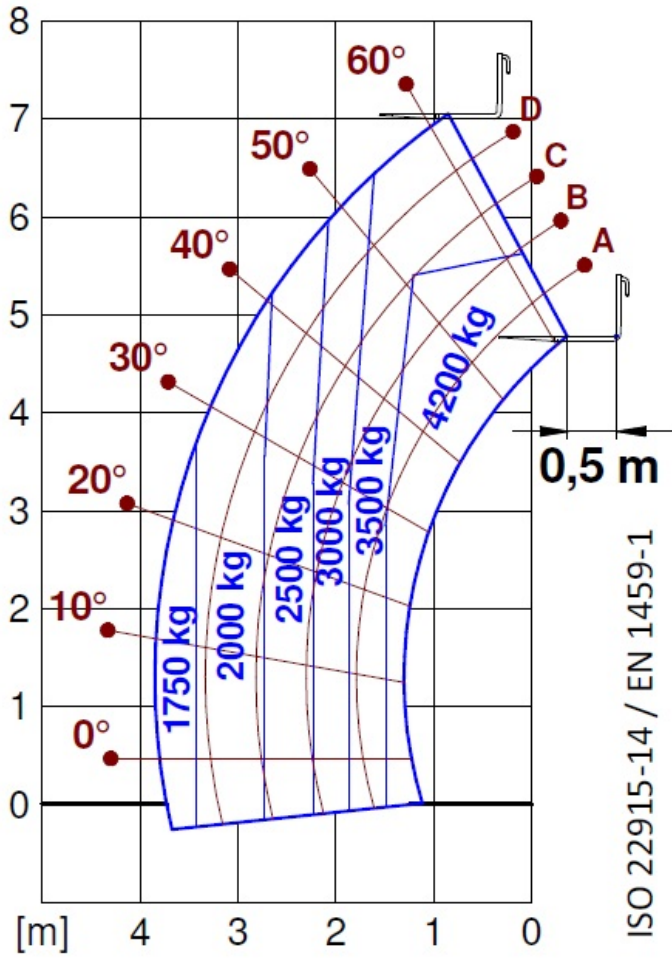

— not available
● standard
○ optional

Dimensions

| | TF42.7EE | TF42.7-116EE | |
|------------------------------|----------|--------------|--|
| A - Length | 4730 | 1215 | |
| C - Wheelbase | 2810 | 4104 | |
| F - Ground clearance | 460 | 460 | |
| H - Width | 2310 | 2310 | |
| M - Cabin width | 1010 | 1010 | |
| P - Height | 2530 | 2530 | |
| R - Turning radius at wheels | 3985 | 3985 | |
| S - Turning radius at forks | 4800 | 4800 | |