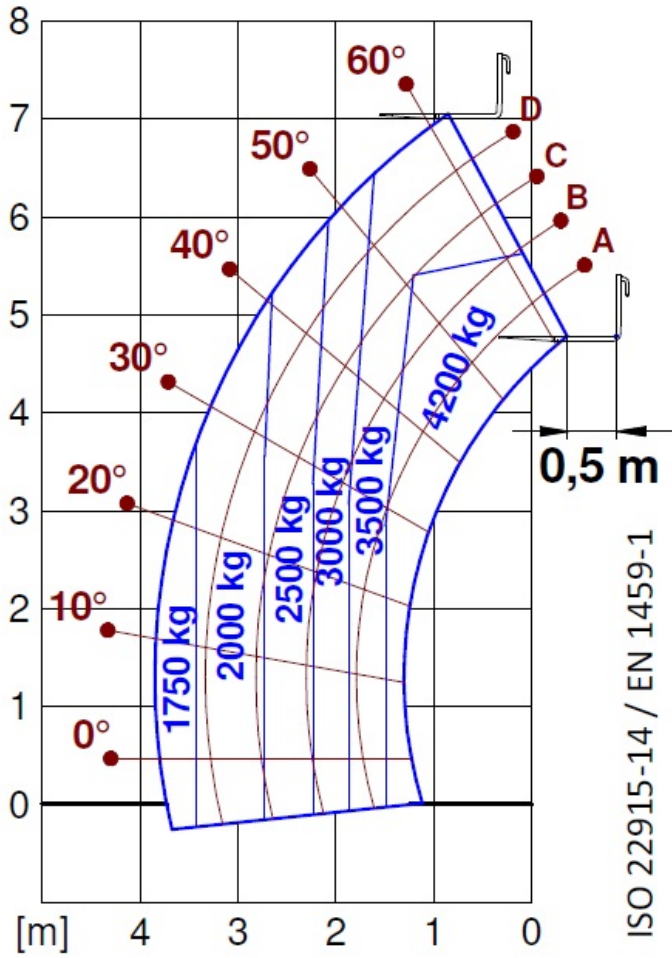

Hydraulic brakes (ton)

○

○

PTO

3-point rear linkage

- not available  
 ● standard  
 ○ optional

Dimensions

	TF42.7CS-136	TF42.7-136	
A - Length	4730	1215	
C - Wheelbase	2810	4104	
F - Ground clearance	460	460	
H - Width	2310	2310	
M - Cabin width	1010	1010	
P - Height	2530	2530	
R - Turning radius at wheels	3985	3985	
S - Turning radius at forks	4800	4800	