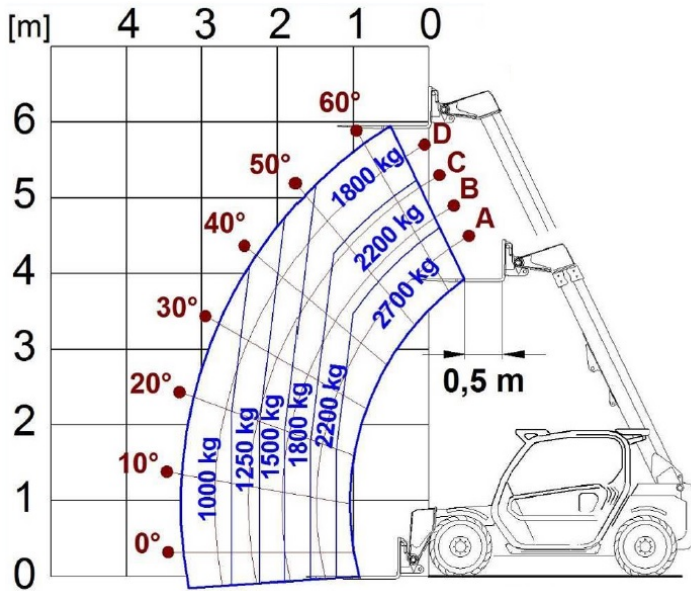

Compact Telehandlers

Panoramic 27.6

PERFORMANCE AND FEATURES

P27.6EE4TOP

P27.6EE4PLUS

Performance

Unladen weight (kg)	4850	4850	
Maximum load capacity (kg)	2700	2700	
Lift height (m)	5.9	5.9	
Maximum reach (m)	3.3	3.3	
Lift height at max. load capacity (m)	4.6	4.6	
Reach at max. load capacity (m)	1.2	1.2	
Load capacity at max. lift height (m)	1800	1800	
Load capacity at max. reach (kg)	1000	1000	
Boom side-shift (mm)	-	-	
Frame levelling (%)	-	-	
Boom section	2	2	

Powertrain

Engine	Kohler 2504 TCR	Kohler 2504 TCR	
Range/Cylinders	2500/4	2500/4	
Engine power (kW/HP)	55,4/75,1	55,4/75,1	
Anti-pollution technology	Tier 4 - DOC	Tier 4 - DOC	
Reversible Fan	-	-	
Maximum speed (km/h)	40	40	
Fuel tank capacity (l)	70	70	
AdBlue tank capacity (l)			
Hydrostatic transmission	TOP - 1V	YES - 1V	
EPD	NO	NO	
Joystick autoaccelerante	NO	NO	
Axles	Axial	Axial	
Reducers	Epicyclic	Epicyclic	
Brakes	Dry discs	Dry discs	

Hydraulic

Hydraulic pump	Gear	Gear	
Delivery / pressure (L / MIN - BAR)	95-210	95-210	
Hydraulic oil tank capacity (l)	70	70	
Auxiliary hydraulic service on boom	●	●	
Rear service line	○	○	

Cab

Cab finishing	ECO	ECO	
ASCS	NO	NO	
FOPS II Cab	●	●	
ROPS Cab	●	●	
Controls	Electromechanical iovstick control	Electromechanical iovstick control	
Tilting cab	-	-	
Reverse shuttle	Finger touch	Finger touch	

- not available
● standard
○ optional

Dimensions

	P27.6EE4TOP	P27.6EE4PLUS	
A - Length	3910	820	
C - Wheelbase	2450	3495	
F - Ground clearance	270	270	
H - Width	1860	1860	
M - Cabin width	1010	1010	
P - Height	1960	1960	
R - Turning radius at wheels	3370	3370	
S - Turning radius at forks	4200	4200	