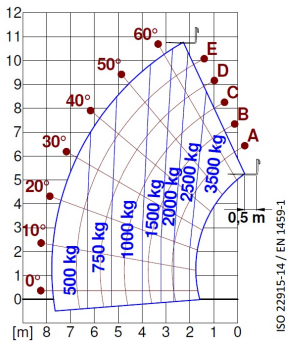

— not available  
 ● standard  
 ○ optional

Dimensions

	TF35.11TT-145		
A - Length	5150		
C - Wheelbase	2810		
F - Ground clearance	460		
H - Width	2310		
M - Cabin width	1010		
P - Height	2530		
R - Turning radius at wheels	3985		
S - Turning radius at forks	5200		