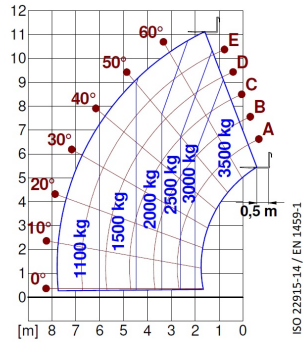

— not available  
 ● standard  
 ○ optional

Dimensions

	TF35.11TT-145		
A - Length	5150		
C - Wheelbase	2810		
F - Ground clearance	460		
H - Width	2310		
M - Cabin width	1010		
P - Height	2530		
R - Turning radius at wheels	3985		
S - Turning radius at forks	5200		