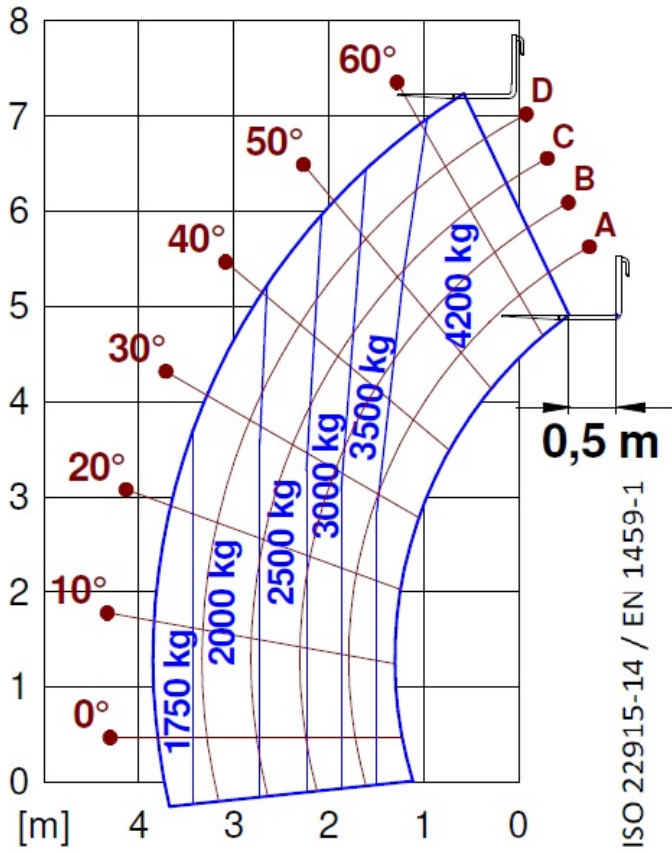

— not available  
● standard  
○ optional

Dimensions

	TF42.7TTCS-145		
A - Length	4730		
C - Wheelbase	2810		
F - Ground clearance	460		
H - Width	2310		
M - Cabin width	1010		
P - Height	2530		
R - Turning radius at wheels	3985		
S - Turning radius at forks	4800		