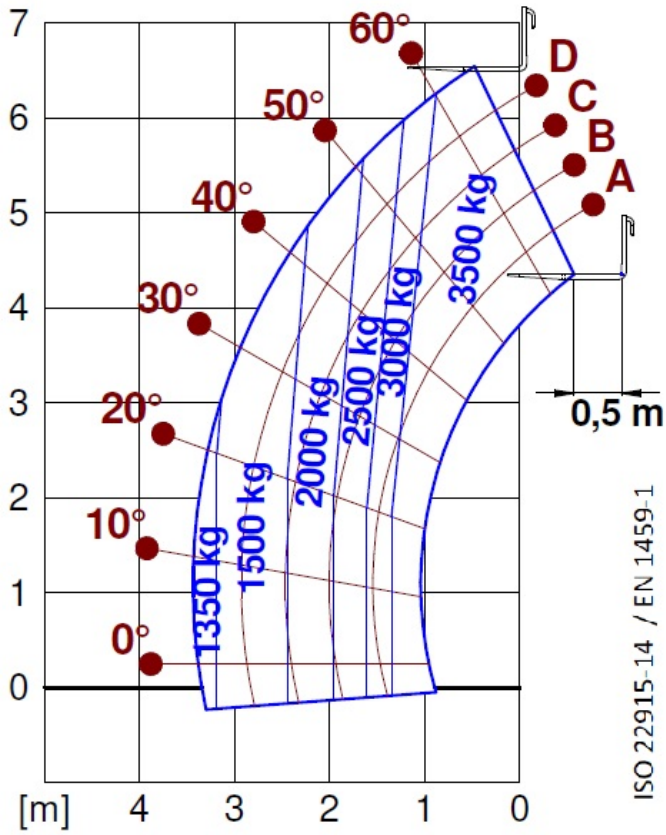

○

PTO

3-point rear linkage

— not available
 ● standard
 ○ optional

Dimensions

	TF35.7-115EE	TF35.7-EE	
A - Length	4310	970	
C - Wheelbase	2740	3910	
F - Ground clearance	380	380	
H - Width	2250	2250	
M - Cabin width	1010	1010	
P - Height	2240	2240	
R - Turning radius at wheels	4095	4095	
S - Turning radius at forks	4740	4740	