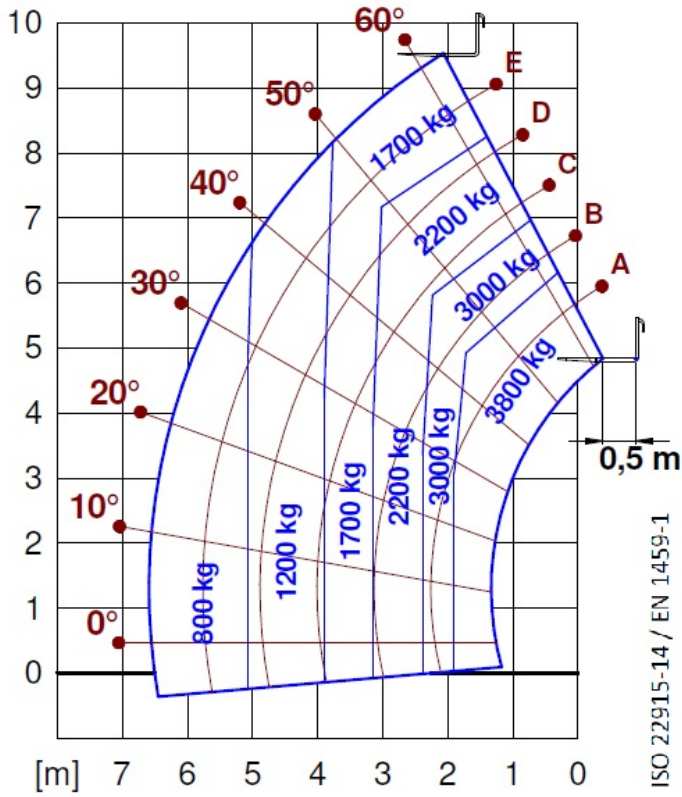

○

PTO

3-point rear linkage

— not available
 ● standard
 ○ optional

Dimensions

	TF38.10-116EE	TF38.10-EE	
A - Length	4760	1245	
C - Wheelbase	2810	4104	
F - Ground clearance	460	460	
H - Width	2310	2310	
M - Cabin width	1010	1010	
P - Height	2530	2530	
R - Turning radius at wheels	3985	3985	
S - Turning radius at forks	4800	4800	