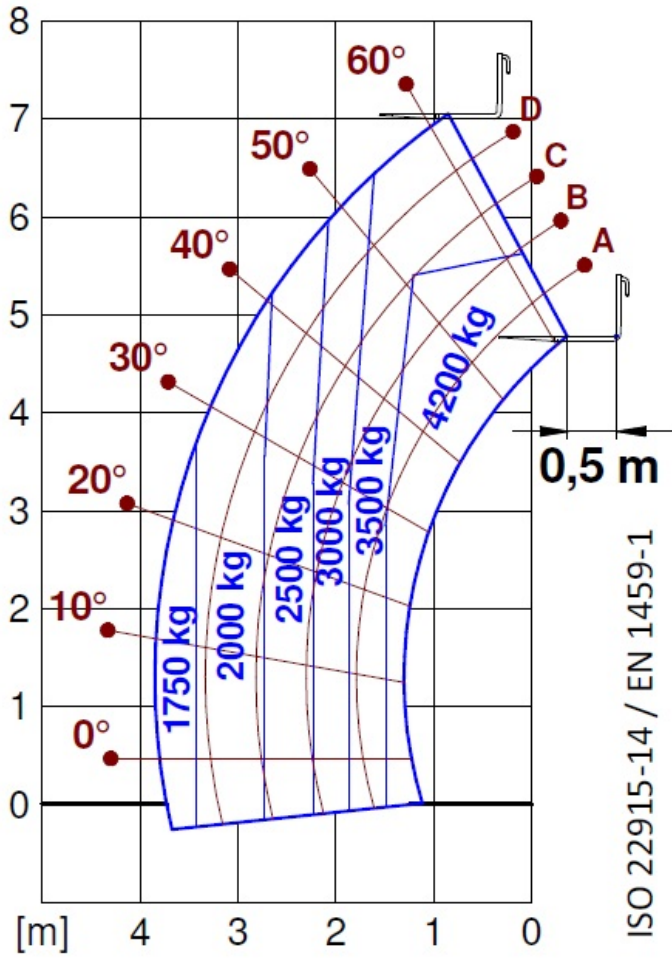

Medium Capacity Telehandlers

Turbofarmer 42.7

PERFORMANCE AND FEATURES

TF42.7-116EE

Performance

Unladen weight (kg)	7700
Maximum load capacity (kg)	4005
Lift height (m)	7
Maximum reach (m)	3.8
Lift height at max. load capacity (m)	5.6
Reach at max. load capacity (m)	1.5
Load capacity at max. lift height (m)	3500
Load capacity at max. reach (kg)	1750
Boom side-shift (mm)	-
Frame levelling (%)	-
Boom section	2

Powertrain

Engine	Deutz TCD3.6
Range/Cylinders	3600/4
Engine power (kW/HP)	86/116
Anti-pollution technology	Tier 3
Reversible Fan	●
Maximum speed (km/h)	40
Fuel tank capacity (l)	140
AdBlue tank capacity (l)	-
Hydrostatic transmission	YES - 2V
EPD	PLUS
Joystick autoaccelerante	STD
Axles	Drop portal
Reducers	RR 700
Brakes	Dry discs

Hydraulic

Hydraulic pump	LS+FS
Delivery / pressure (L / MIN - BAR)	150-250
Hydraulic oil tank capacity (l)	100
Auxiliary hydraulic service on boom	●
Rear service line	○

Cab

Cab finishing	ECO
ASCS	Full
FOPS II Cab	●
ROPS Cab	●
Controls	Electronic joystick control
Tilting cab	—
Reverse shuttle	Dual reverse

- not available
- standard
- optional

Dimensions

	TF42.7-116EE		
A - Length	4730		
C - Wheelbase	2810		
F - Ground clearance	460		
H - Width	2310		
M - Cabin width	1010		
P - Height	2530		
R - Turning radius at wheels	3985		
S - Turning radius at forks	4800		