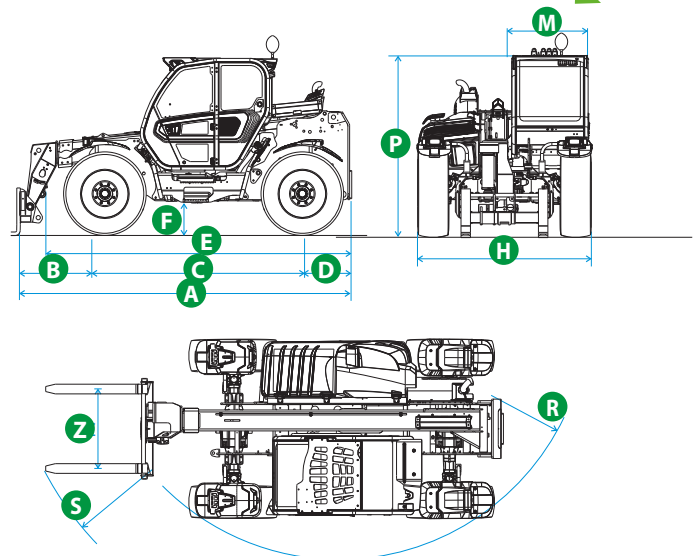

- Not Available  
● Standard  
○ Optional

TF38.10CS-140EE4

Dimensions

	TF38.10CS 140EE4		
A (inch)	187.4		
B (inch)	49.0		
C (inch)	110.6		
D (inch)	27.8		
E (inch)	161.6		
F (inch)	18.1		
H (inch)	90.9		
M (inch)	39.8		
P (inch)	99.6		
R (inch)	156.9		
S (inch)	189.0		
Z (inch)	33.5		