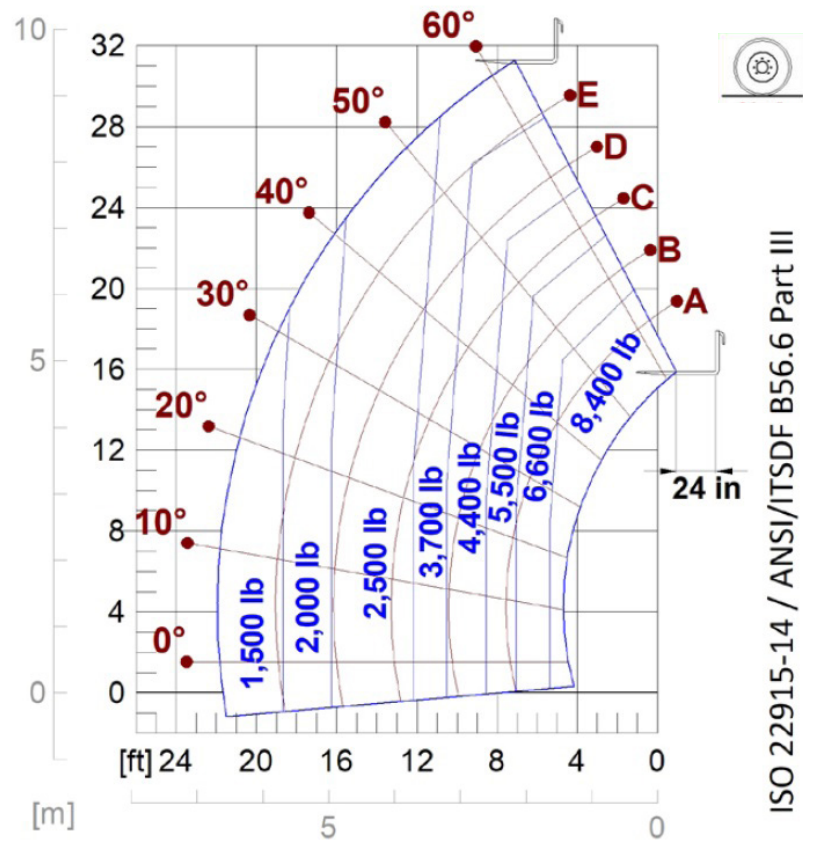

- Not Available  
● Standard  
○ Optional

TF38.10CS-140EE4

Dimensions

	TF38.10CS 140EE4		
A (inch)	187.4		
B (inch)	49.0		
C (inch)	110.6		
D (inch)	27.8		
E (inch)	161.6		
F (inch)	18.1		
H (inch)	90.9		
M (inch)	39.8		
P (inch)	99.6		
R (inch)	156.9		
S (inch)	189.0		
Z (inch)	33.5		