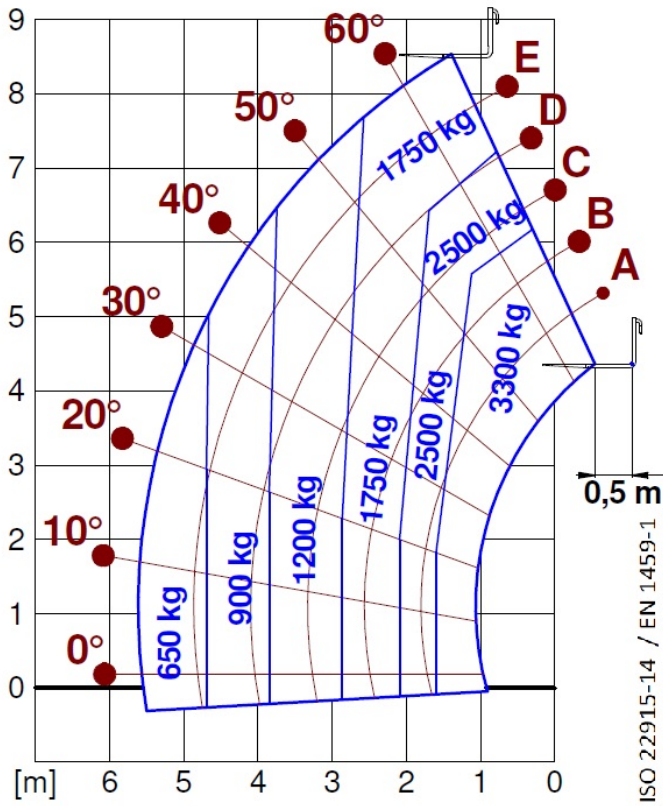

-

-

3-point rear linkage

-

-

— not available
 ● standard
 ○ optional

Dimensions

| | TF33.9-EE | TF33.9-115EE | |
|------------------------------|-----------|--------------|--|
| A - Length | 4330 | 990 | |
| C - Wheelbase | 2740 | 3910 | |
| F - Ground clearance | 380 | 380 | |
| H - Width | 2250 | 2250 | |
| M - Cabin width | 1010 | 1010 | |
| P - Height | 2240 | 2240 | |
| R - Turning radius at wheels | 4095 | 4095 | |
| S - Turning radius at forks | 4740 | 4740 | |