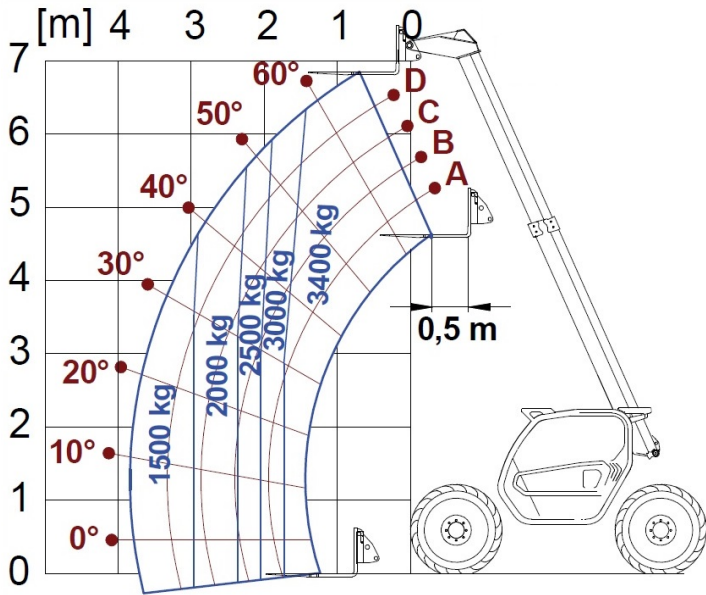

Tractors telehandlers

Multifarmer 34.7

PERFORMANCE AND FEATURES

MF34.7CS-140

Performance

Unladen weight (kg)	8000
Maximum load capacity (kg)	3400
Lift height (m)	6.85
Maximum reach (m)	3.84
Lift height at max. load capacity (m)	6.85
Reach at max. load capacity (m)	1.73
Load capacity at max. lift height (m)	3400
Load capacity at max. reach (kg)	1500
Boom side-shift (mm)	-
Frame levelling (%)	+/-8
Boom section	2

Powertrain

Engine	Deutz TCD3.6
Range/Cylinders	3600/4
Engine power (kW/HP)	100/136
Anti-pollution technology	Stage V - SCR + DPF + DOC
Reversible Fan	○
Maximum speed (km/h)	40
Fuel tank capacity (l)	140
AdBlue tank capacity (l)	18
Hydrostatic transmission	YES - 2V
EPD	PLUS
Joystick autoaccelerante	STD
Axles	Axial
Reducers	Epicyclic
Brakes	Dry discs

Hydraulic

Hydraulic pump	LS + FS
Delivery / pressure (L / MIN - BAR)	145 - 210
Hydraulic oil tank capacity (l)	100
Auxiliary hydraulic service on boom	●
Rear service line	

Cab

Cab finishing	ECO
ASCS	Light
FOPS II Cab	●
ROPS Cab	●
Controls	Electronic joystick control
Tilting cab	
Reverse shuttle	Dual reverse

- not available
- standard
- optional

Dimensions

	MF34.7CS-140		
A - Length	5440		
C - Wheelbase	2850		
F - Ground clearance	430		
H - Width	2240		
M - Cabin width	1010		
P - Height	2485		
R - Turning radius at wheels	3825		
S - Turning radius at forks	4900		