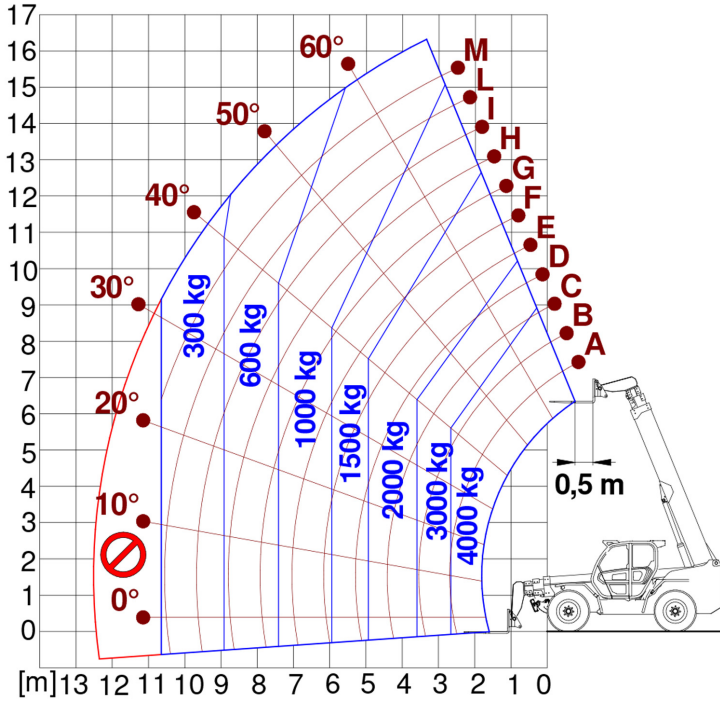

## Dimensions

	P40.17EE		
A - Length	5970		
C - Wheelbase	2950		
F - Ground clearance	450		
H - Width	2420		
M - Cabin width	1010		
P - Height	2500		
R - Turning radius at wheels	4050		
S - Turning radius at forks	5160		