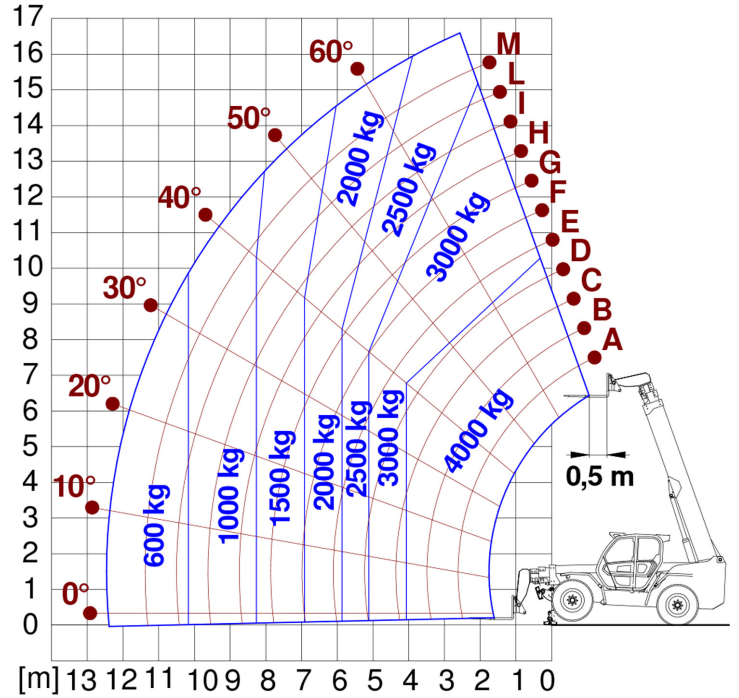

## Diagramma di carico

## Dimensions

	P40.17EE		
A - Length	5970		
C - Wheelbase	2950		
F - Ground clearance	450		
H - Width	2420		
M - Cabin width	1010		
P - Height	2500		
R - Turning radius at wheels	4050		
S - Turning radius at forks	5160		