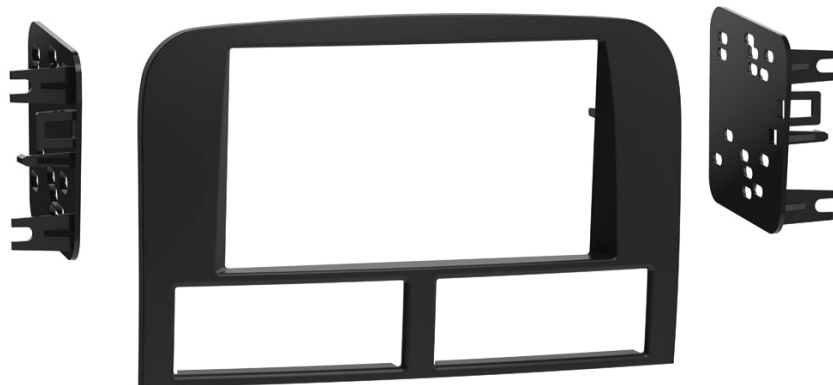

Jeep Grand Cherokee 1999-2004

- D** ISO DDIN radio provision
- P** Radio trim panel is painted matte black

This kit provides the ability to install an ISO DDIN radio replacement. Painted matte black to match the original dash appearance.

KIT COMPONENTS

- Radio trim panel
- Radio brackets
- (2) Panel clips

WIRING & ANTENNA CONNECTIONS

- Wiring Harness: 70-1817 (99-01) • 70-6502 (02-04)
- Antenna Adapter: N/A (99-01) • 40-CR10 (02-04)

HARDWARE INCLUDED