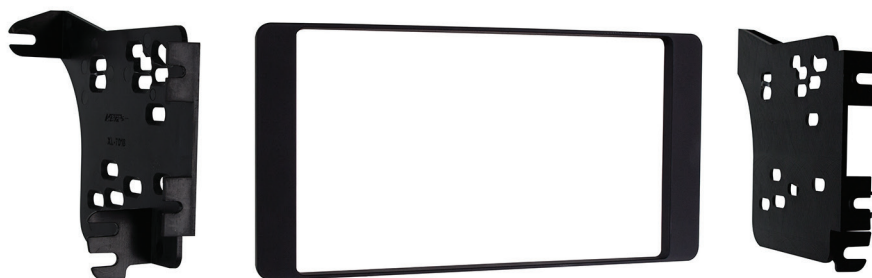

HARDWARE INCLUDED