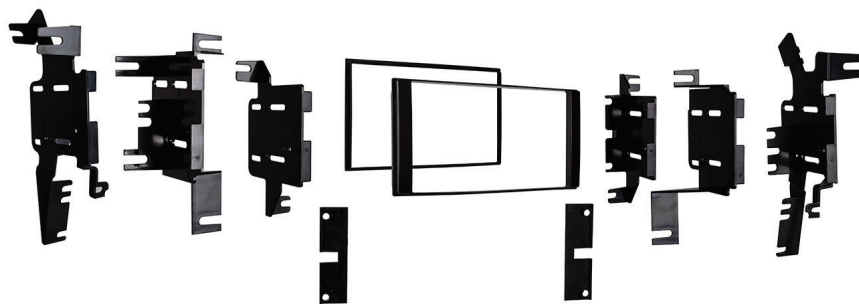

Nissan Multi-kit 2007-2021

Visit MetraOnline.com for more detailed information about the product and up-to-date vehicle specific applications.

D ISO DDIN radio provision

KIT COMPONENTS

- Radio housing trim panel, standard
- Radio housing trim panel, wide
- Bracket #1
- Bracket #2
- Bracket #3
- Spacers

WIRING & ANTENNA CONNECTIONS

(sold separately)

Wiring Harness: 70-7552

Antenna Adapter: 40-NI12

SALES 386-257-2956

APPLICATIONS

Chevrolet		Nissan (cont.)	
City Express	2015-2018	Rogue (S with Special Edition Package)	2012-2013
Nissan		Rogue (SV).....	2012-2013
Cube	2009-2014	Rogue Select (with 4.3" screen).....	2014-2015
Frontier	2016-2021	Titan (all except S trim)	2013-2015
Frontier (all except S trim with King Cab)	2013-2015	Versa	2007-2019
Juke	2011-2017	Versa Note	2014-2019
NV	2012-2021	Xterra	2014-2015
NV200	2013-2021	Xterra (with 4.3" screen)	2013
Quest (without NAV or rear seat entertainment)	2011-2016		