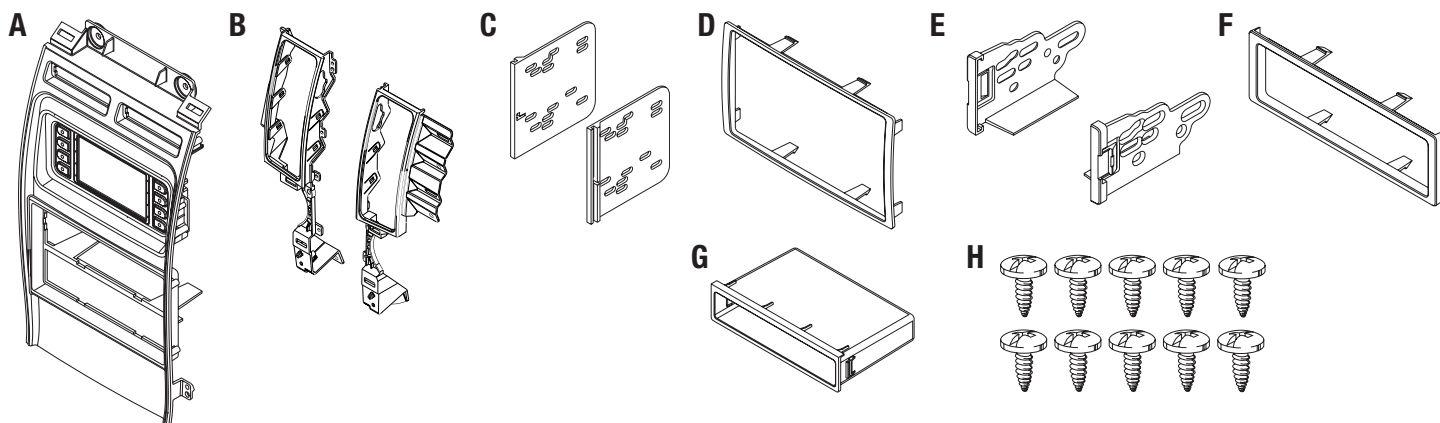

### KIT FEATURES

- DIN radio provision with pocket
- ISO DIN radio provision with pocket
- ISO DDIN radio provision
- **Painted silver**
- **Touchscreen display for climate and personalization features**

### KIT COMPONENTS

- A) Radio trim panel with touchscreen display
- B) A/C vent trim panels
- C) ISO DDIN brackets
- D) ISO DDIN trim plate
- E) ISO DIN brackets
- F) ISO DIN trim plate
- G) Pocket
- H) (10) #8 x 3/8" Phillips screws