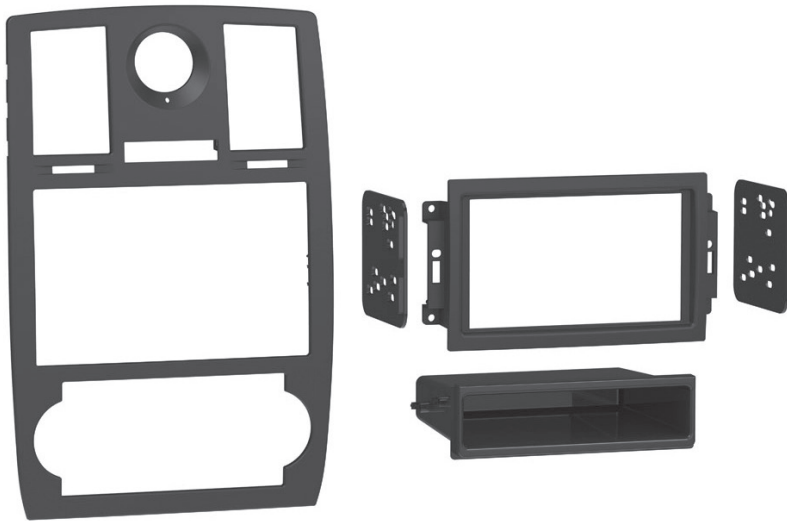

Chrysler 300 2005-2007

- **D** ISO DDIN radio provision
- **S** ISO DIN radio provision with pocket
- **P** Painted matte black

This kit provides the ability to install an ISO DIN radio with pocket, as well as an ISO DDIN aftermarket radio. Painted matte black to match the original dash appearance.

KIT COMPONENTS

- Radio housing trim panel
- Radio housing
- Radio brackets
- Pocket
- (7) Panel clips
- (8) #6 x 3/8" Phillips screws
- (4) #8 x 3/8" Phillips screws

WIRING & ANTENNA CONNECTIONS

(sold separately)

- Wiring Harness: XSVI-6502-NAV • CHT0-01
- Antenna Adapter: 40-CR10

SALES 800-221-0932

HARDWARE INCLUDED