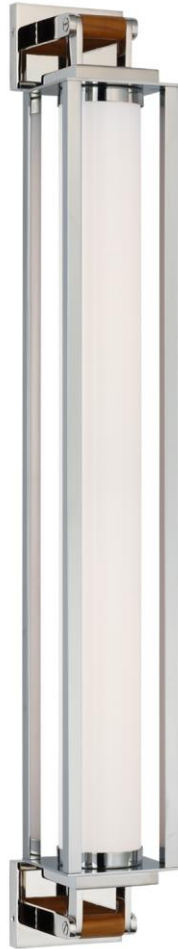

## TEAR SHEET

### Northport 32" Linear Sconce

Item # RL 2566PN/TK-WG

Designer: Ralph Lauren

Height: 32"

Width: 4"

Extension: 5"

Backplate: 3" x 4" Rectangle

Finishes: BZ/TK, NB/TK, PN/TK

Glass Options: WG

Socket: Dedicated LED

Wattage: 40w (3200lm)

Note: UL Only | Requires Smaller Outlet Box