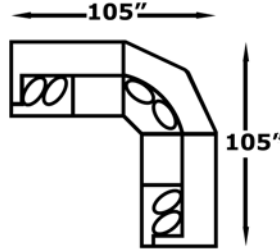

-39
RAF Armless Chair
W-26 D-38

-43
LAF Armless Loveseat
W-52 D-38

-63
RAF Corner Sofa
W-96 D-38

-64
LAF Corner Sofa
W-96 D-38

-67
RAF Bumper Chaise
W-52 D-38

-68
LAF Bumper Chaise
W-52 D-38

-94
LAF Cuddler
W-57 D-47

-95
RAF Cuddler
W-57 D-47

ELLIOTT

9D00

CUSTOM for YOU. FAST by US!

Features your favorite sectional pieces.

9D00: Available in fabric types: 1, 6, 11, 14;
Chair and Ottoman also type 22

CONFIGURATIONS

-64, -27

-28, -63

-28, -20, -27

-64, -43, -05

-06, -43, -63

-64, -43, -95

-64, -43, -37

-38, -43, -63

-94, -43, -63

Salesperson _____
Phone _____

Worksheet (Scale: 1/4" = 2')