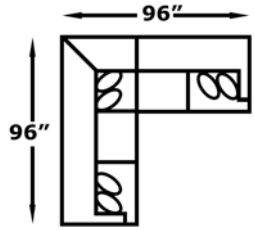

-39
RAF Armless Chair
W-26 D-38

-43
LAF Armless Loveseat
W-52 D-38

-63
RAF Corner Sofa
W-96 D-38

-64
LAF Corner Sofa
W-96 D-38

-67
RAF Bumper Chaise
W-52 D-38

-68
LAF Bumper Chaise
W-52 D-38

-94
LAF Cuddler
W-57 D-47

-95
RAF Cuddler
W-57 D-47

ELLIOTT

9D00

CUSTOM for YOU. FAST by US!

Features your favorite sectional pieces.

9D00: Available in fabric types: 1, 6, 11, 14;
Chair and Ottoman also type 22

CONFIGURATIONS

-64, -27

-28, -63

-28, -20, -27

-64, -43, -05

-06, -43, -63

-64, -43, -95

-64, -43, -37

-38, -43, -63

-94, -43, -63

Salesperson _____
Phone _____

Worksheet (Scale: 1/4" = 2')