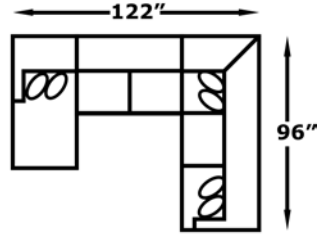

-39
RAF Armless Chair
W-26 D-38

-43
LAF Armless Loveseat
W-52 D-38

-63
RAF Corner Sofa
W-96 D-38

-64
LAF Corner Sofa
W-96 D-38

-67
RAF Bumper Chaise
W-52 D-38

-68
LAF Bumper Chaise
W-52 D-38

-94
LAF Cuddler
W-57 D-47

-95
RAF Cuddler
W-57 D-47

ELLIOTT

9D00

CUSTOM for YOU. FAST by US!

Features your favorite sectional pieces.

9D00: Available in fabric types: 1, 6, 11, 14;
Chair and Ottoman also type 22

CONFIGURATIONS

-64, -27

-28, -63

-28, -20, -27

-64, -43, -05

-06, -43, -63

-64, -43, -95

-64, -43, -37

-38, -43, -63

-94, -43, -63

Salesperson _____
Phone _____

Worksheet (Scale: 1/4" = 2')