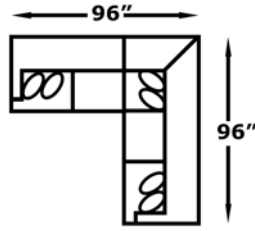

-39
RAF Armless Chair
W-26 D-38

-43
LAF Armless Loveseat
W-52 D-38

-63
RAF Corner Sofa
W-96 D-38

-64
LAF Corner Sofa
W-96 D-38

-67
RAF Bumper Chaise
W-52 D-38

-68
LAF Bumper Chaise
W-52 D-38

-94
LAF Cuddler
W-57 D-47

-95
RAF Cuddler
W-57 D-47

ELLIOTT

9D00

CUSTOM for YOU. FAST by US!

Features your favorite sectional pieces.

9D00: Available in fabric types: 1, 6, 11, 14;
Chair and Ottoman also type 22

CONFIGURATIONS

-64, -27

-28, -63

-28, -20, -27

-64, -43, -05

-06, -43, -63

-64, -43, -95

-64, -43, -37

-38, -43, -63

-94, -43, -63

Salesperson _____
Phone _____

Worksheet (Scale: 1/4" = 2')