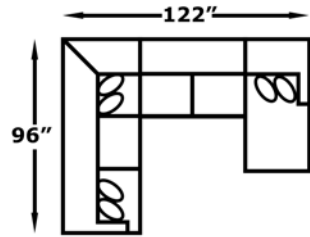

-39
RAF Armless Chair
W-26 D-38

-43
LAF Armless Loveseat
W-52 D-38

-63
RAF Corner Sofa
W-96 D-38

-64
LAF Corner Sofa
W-96 D-38

-67
RAF Bumper Chaise
W-52 D-38

-68
LAF Bumper Chaise
W-52 D-38

-94
LAF Cuddler
W-57 D-47

-95
RAF Cuddler
W-57 D-47

ELLIOTT

9D00

CUSTOM for YOU. FAST by US!

Features your favorite sectional pieces.

9D00: Available in fabric types: 1, 6, 11, 14;
Chair and Ottoman also type 22

CONFIGURATIONS

-64, -27

-28, -63

-28, -20, -27

-64, -43, -05

-06, -43, -63

-64, -43, -95

-64, -43, -37

-38, -43, -63

-94, -43, -63

Salesperson _____
Phone _____

Worksheet (Scale: 1/4" = 2')