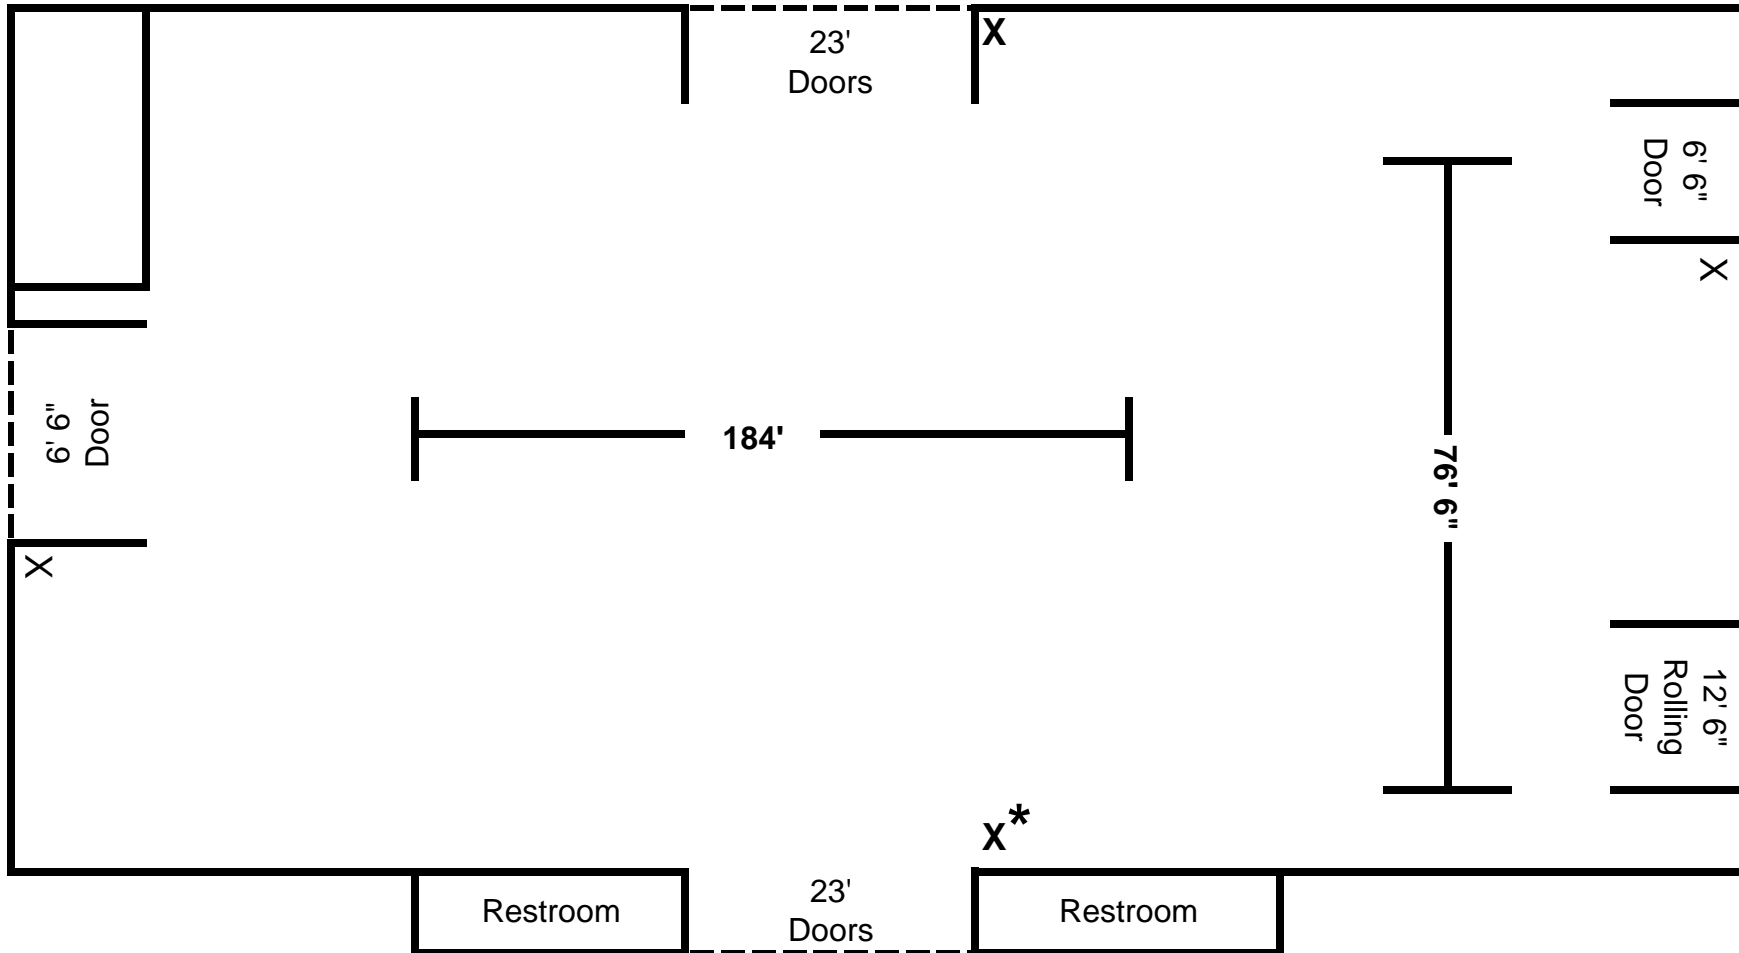

Event Name & Date _____

Paso Robles Event Center - Adelaide Hall

15'

30' 6"

121'

Set Up Diagram Key:

*	Fire Extinguishers
—	Table
○	Round Table
x	Chair
#	Picnic Table
E	Electricity Needed

Building Information

Size: 14,094 Square Feet
Capacity: 450 Dining and 800 Theatre Style
Included with Contract :
40 8ft Banquet Tables
320 Folding Chairs
Additional tables and chairs may be requested and renter will be charged according to rental fee schedule.