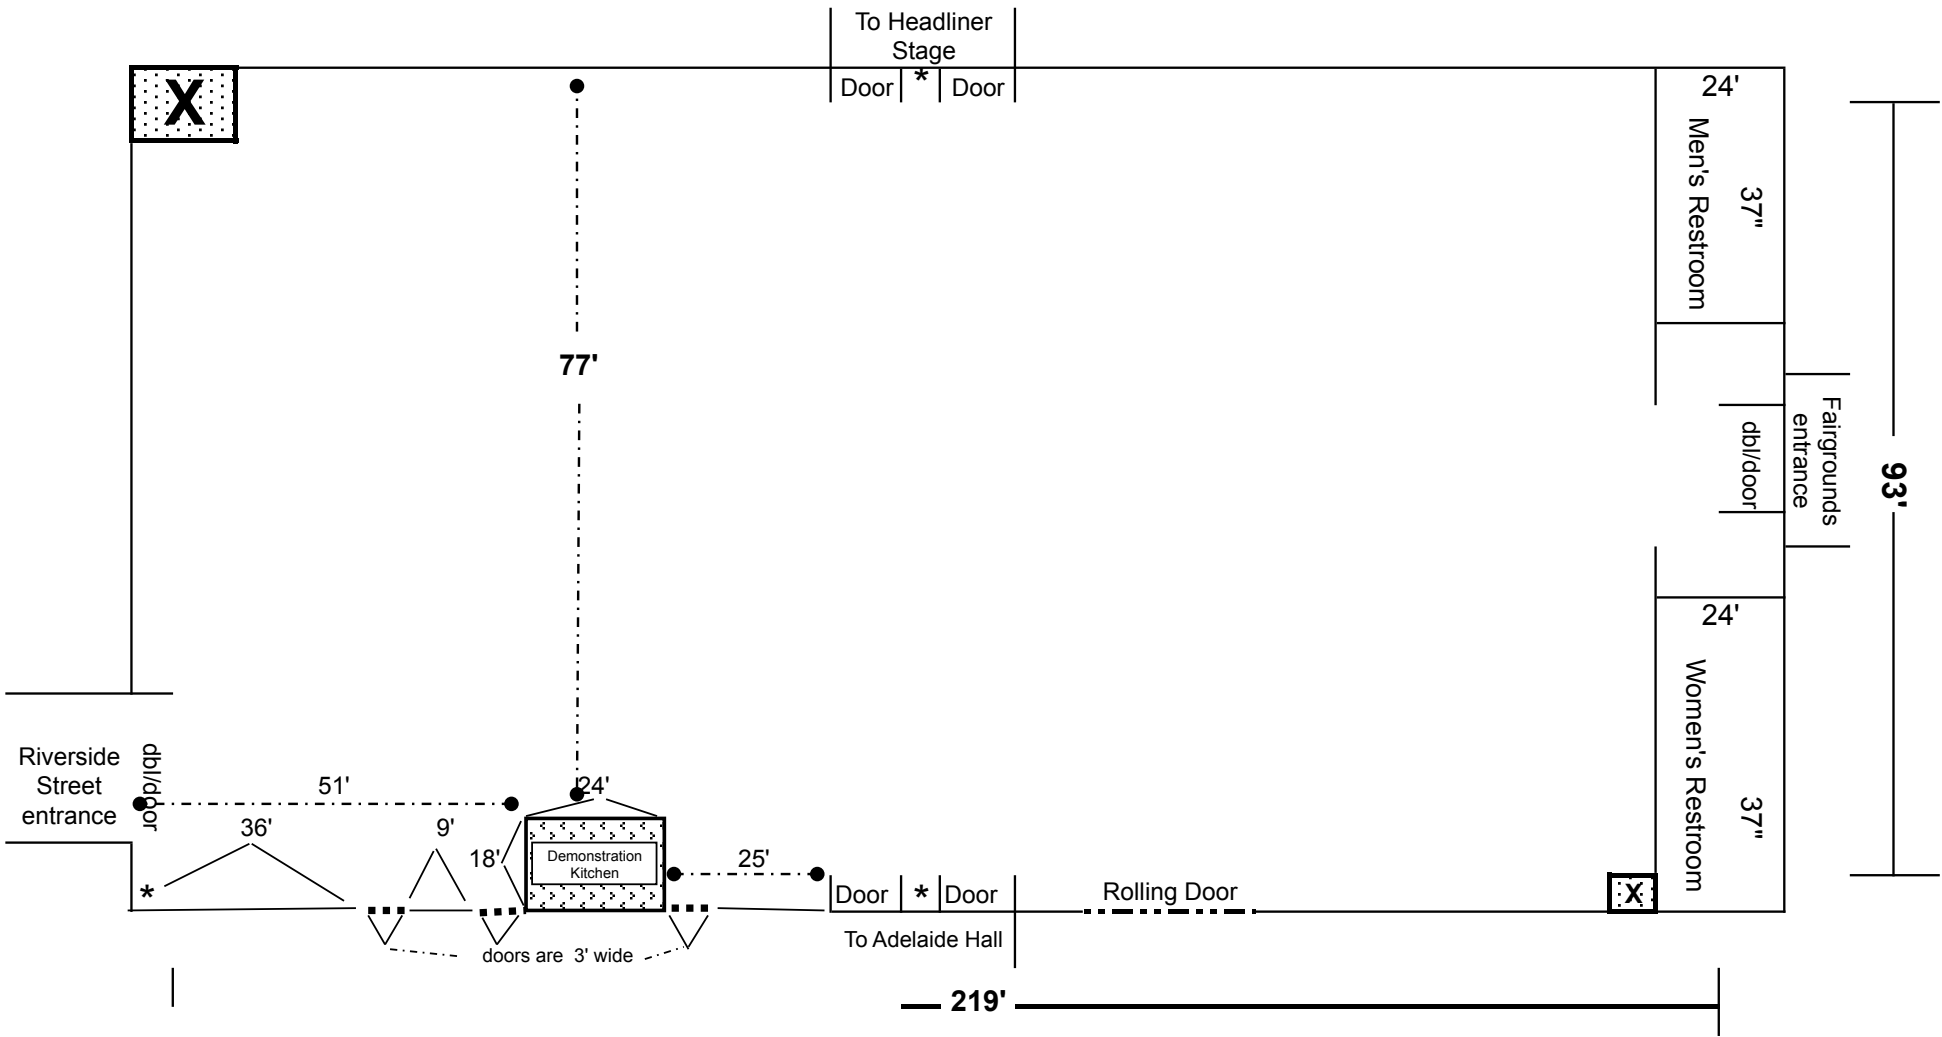

Event Name & Date _____

Paso Robles Event Center - Estrella Hall

Set Up Diagram Key:

* Fire Extinguishers	
— Banquet Table	O Round Table
x Chair	
# Picnic Table	
E Electricity Needed	

Building Information

Size: 18,624 Square Feet
 Capacity: 550 Dining and 2300 Theatre Style
 Included with Contract :
 50 8ft Banquet Tables
 400 Folding Chairs

Additional tables and chairs may be requested and renter will be charged according to rental fee schedule.