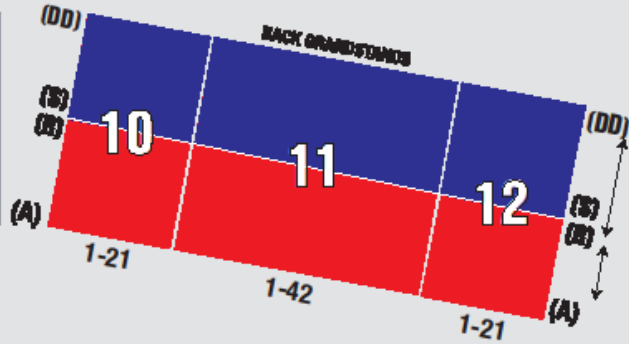

COUNTRY RODEO SEATING MAP

CHUMASH GRANDSTAND ARENA

GRANDSTAND ENTRANCE

ADA SEATING

PRICE LEVEL 1

PRICE LEVEL 2