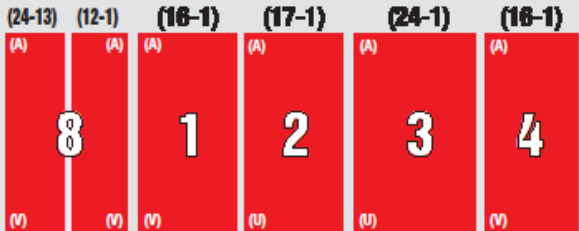

COUNTRY RODEO SEATING MAP

CHUMASH GRANDSTAND ARENA

GRANDSTAND ENTRANCE

ADA SEATING

PRICE LEVEL 1

PRICE LEVEL 2