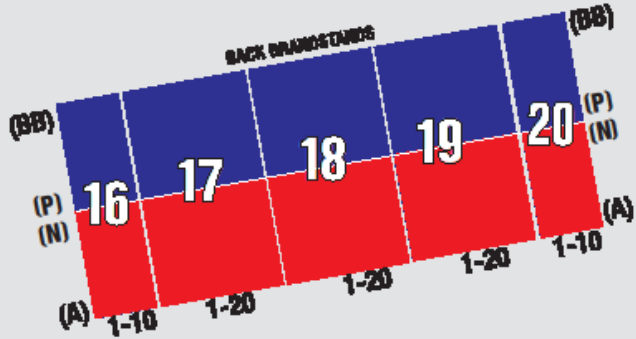

COUNTRY RODEO SEATING MAP

CHUMASH GRANDSTAND ARENA

GRANDSTAND ENTRANCE

ADA SEATING

PRICE LEVEL 1

PRICE LEVEL 2