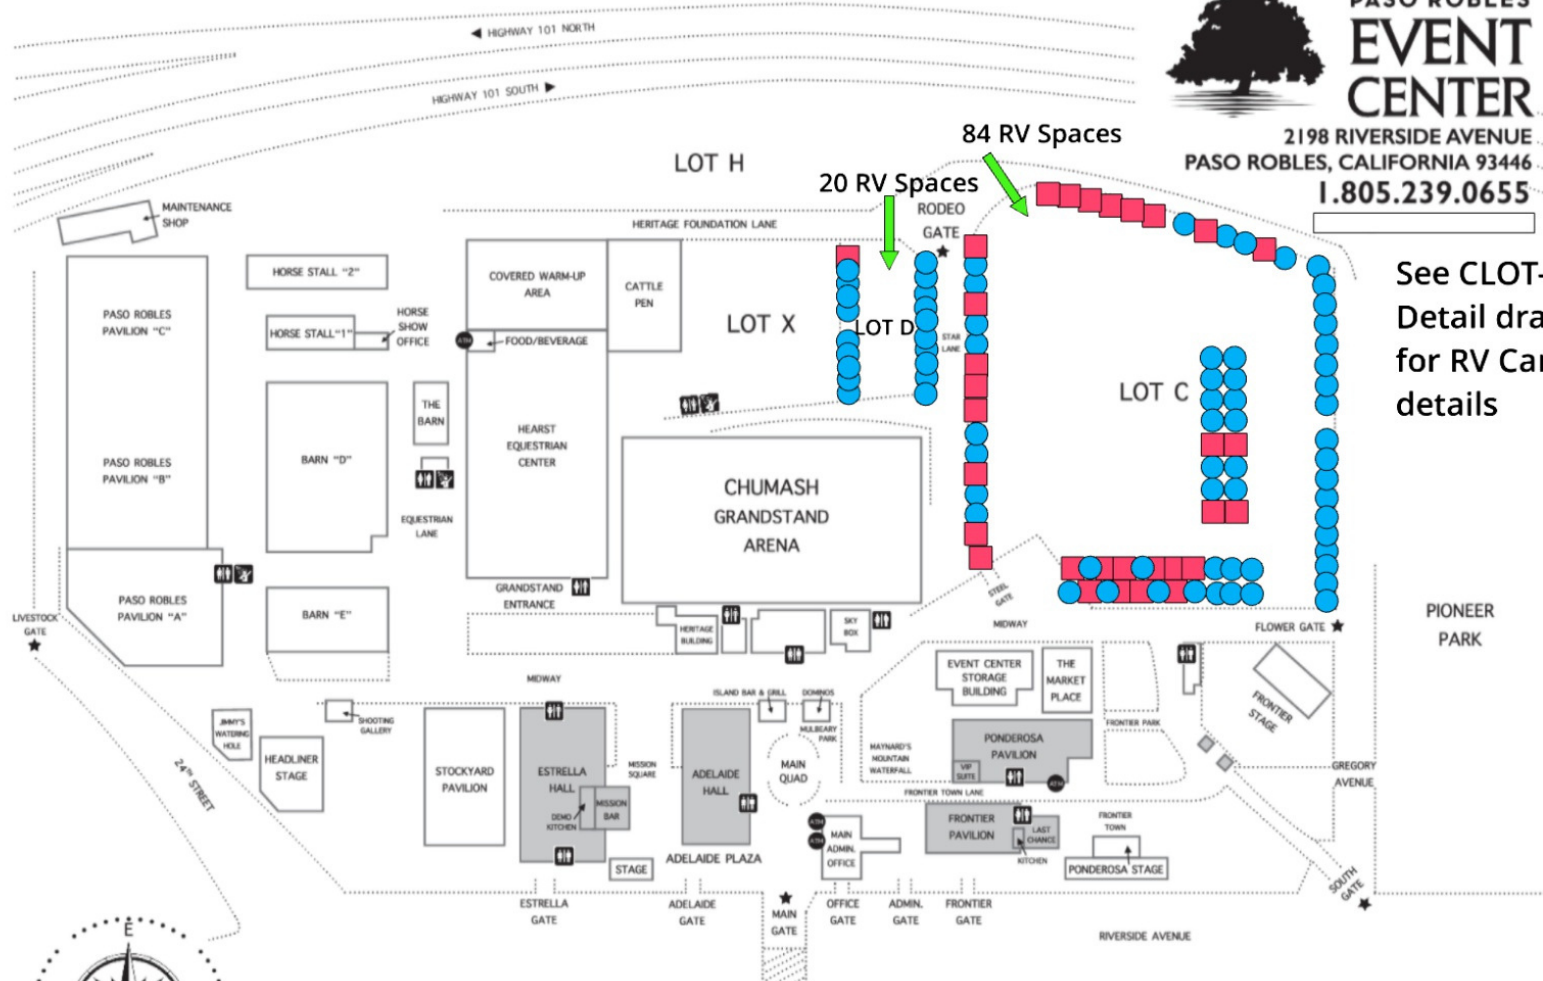

All spaces 20ft wide by 30-40ft deep

20 Feet

# RV Camping Map

**PASO ROBLES  
EVENT  
CENTER**

2198 RIVERSIDE AVENUE  
PASO ROBLES, CALIFORNIA 93446  
1.805.239.0655

See CLOT-DLOT  
Detail drawing  
for RV Camping  
details

-  30A 120V RV Receptacle + Water + Sewer
-  30A/50A 120V/208V RV Receptacles + Water + Sewer

## Total 104 Full Hookup Spaces for RV Camping

10 Feet