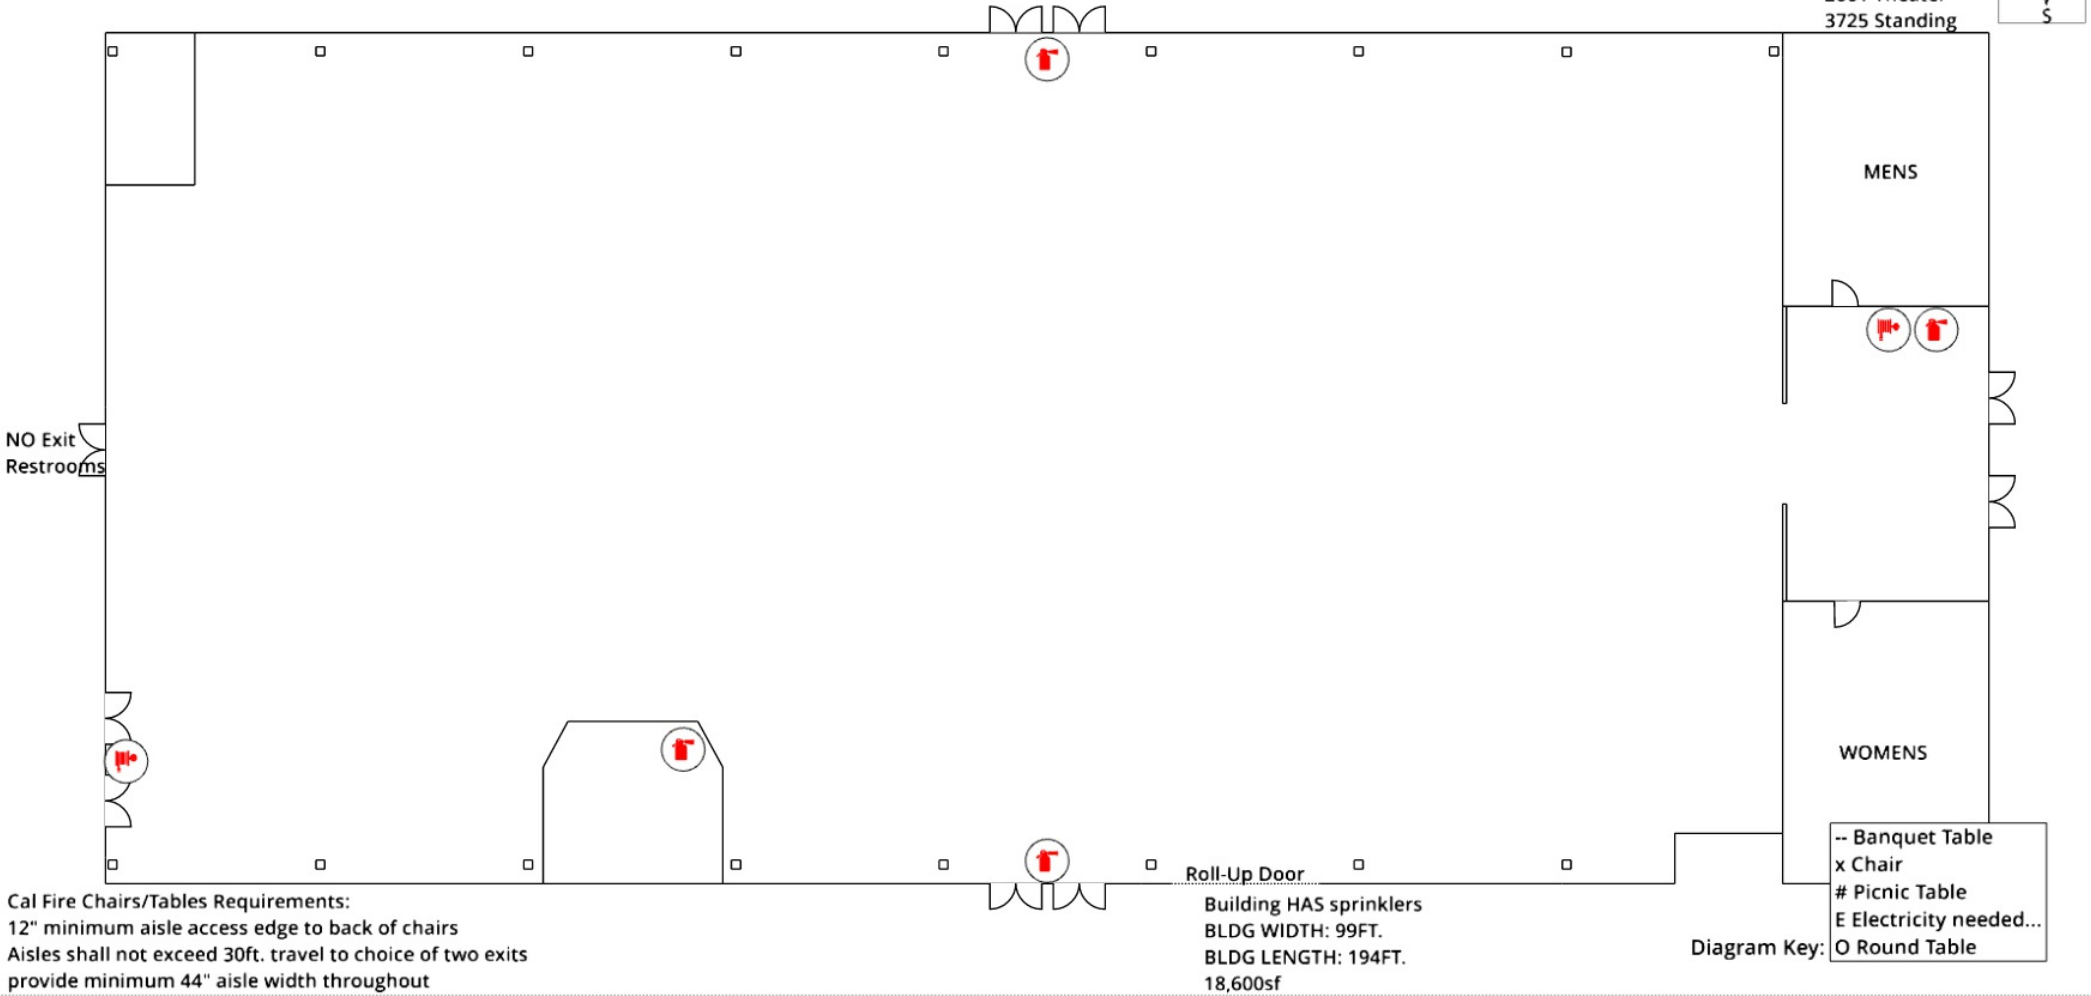

ESTRELLA HALL

Occupancy:
 1242 Dining
 2661 Theater
 3725 Standing

Cal Fire Chairs/Tables Requirements:
 12" minimum aisle access edge to back of chairs
 Aisles shall not exceed 30ft. travel to choice of two exits
 provide minimum 44" aisle width throughout

Roll-Up Door
 Building HAS sprinklers
 BLDG WIDTH: 99FT.
 BLDG LENGTH: 194FT.
 18,600sf

Diagram Key:
 -- Banquet Table
 x Chair
 # Picnic Table
 E Electricity needed...
 O Round Table

10 Feet