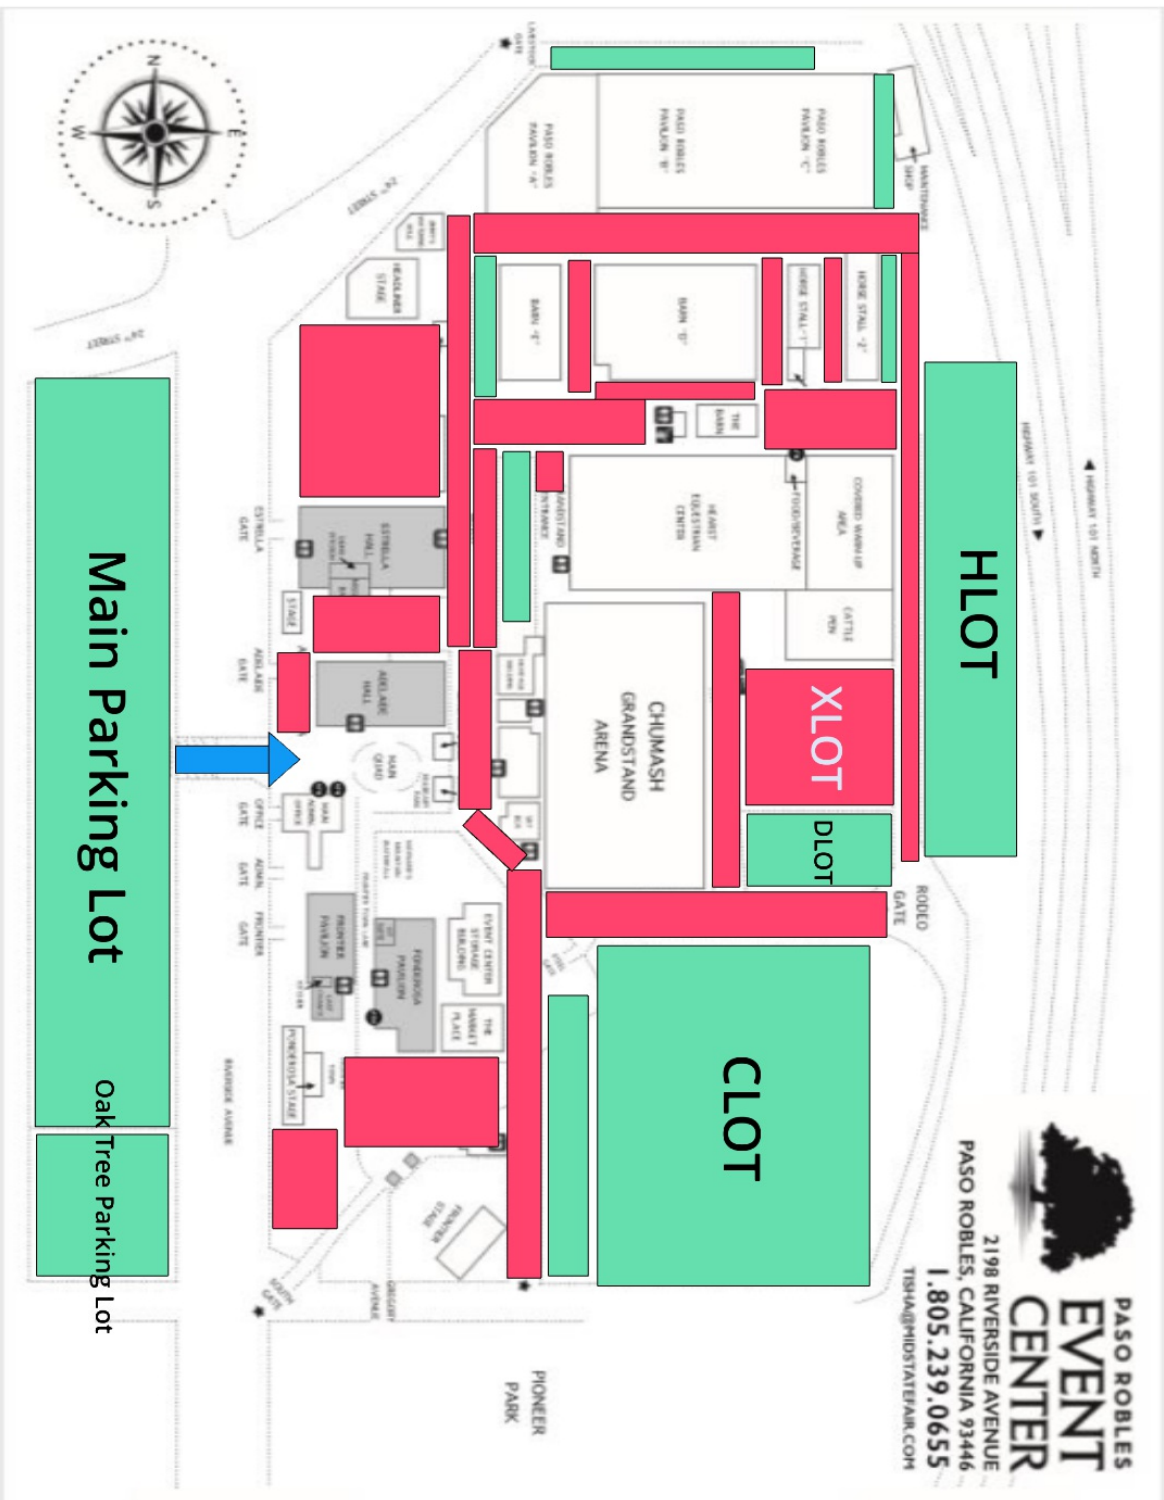

Approved Parking
  Parking NOT Permitted

## Standard Parking Map

**Note: Red Zones can be used for Loading/Unloading. Please do NOT block through traffic.**  
**No parking areas indicated per Fairgrounds policy and Cal Fire Marshal.**

5 Feet