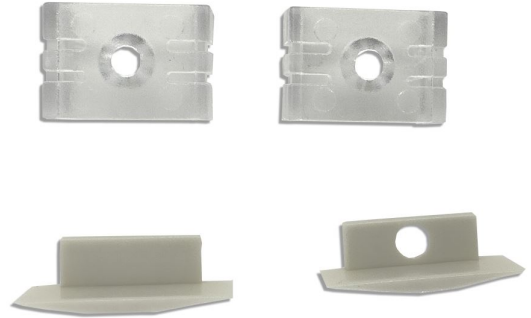

PRODUCT DATASHEET

General Info

SKU	APR-1307A/A
Product Name	Accessory pack for APR-1307A
Category	Mechanical accessories/spare parts for luminaires
Unit of Measure	Item

Dimensions

Length (mm)	
Width (mm)	
Height (mm)	
Weight (g)	
Trade	£ 2.90

**DESCRIPTION**

This accessory pack for the APR-1307A shallow recessed aluminium profile is a must-have for a seamless LED lighting installation. The pack includes mounting brackets and two end caps, one with a hole punch for cable feedthrough. The aluminium profile provides heat dissipation to prolong the life of the LED strip while the shallow design creates a linear lighting effect when combined with LED strips with more than 196 LEDs per metre. Make sure your installation is easy and efficient with this accessory pack.