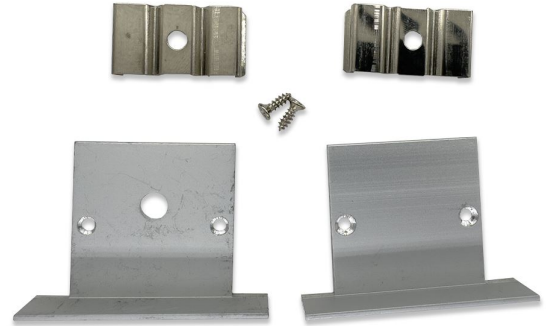

PRODUCT DATASHEET

General Info

SKU	APR-2635A/A
Product Name	Accessory Pack for APR-2635A
Category	Mechanical accessories/spare parts for luminaires
Unit of Measure	Item

Dimensions

Length (mm)	
Width (mm)	
Height (mm)	
Weight (g)	
Trade	£ 3.90

**DESCRIPTION**

The Accessory Pack for APR-2635A includes everything you need to mount your modular recessed aluminium profile. The pack includes mounting brackets and two end caps, one of which has a hole punch for cable feedthrough. With the included accessories, you can join lengths of profile together to create one continuous length, making it ideal for a wide range of lighting applications. Whether you're looking to dissipate heat from your LED strip to prolong its life, or you want to achieve a linear effect with more than 60 LEDs per metre.